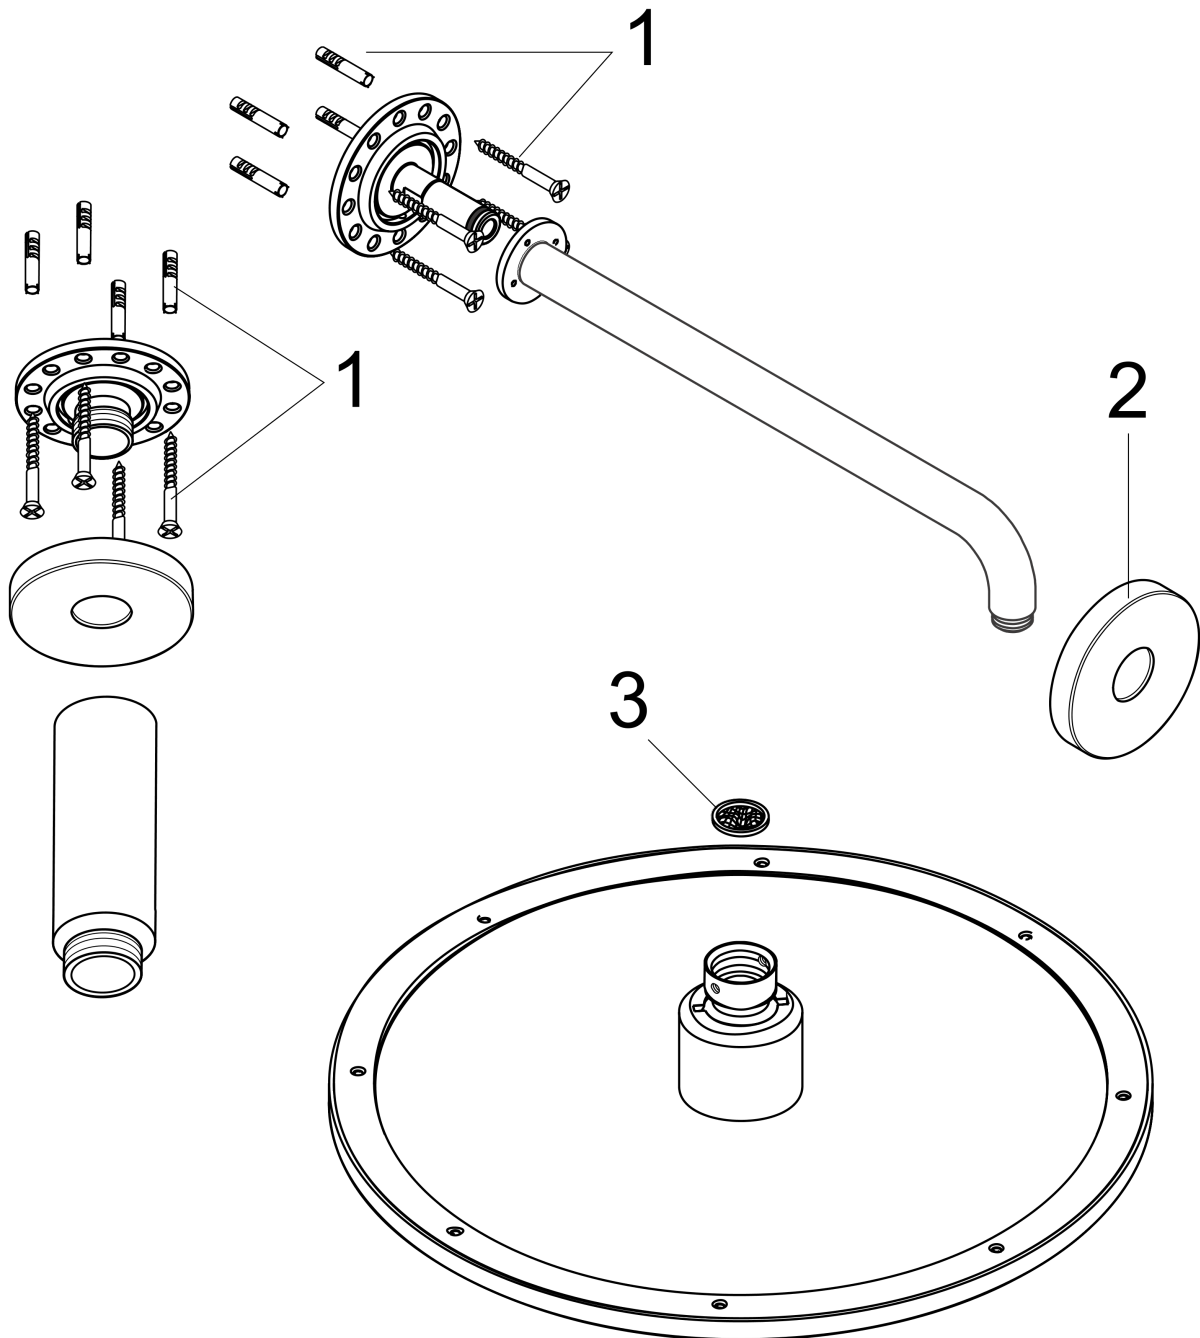

Raindance

Raindance Royale S 350 AIR 1-Jet Showerhead

Finishes : **chrome** Part no. : **28420001**

Description

Features

- 225 no-clog spray channels
- Spray modes: RainAir
- Flow: 2.5 GPM
- Fully-finished matching spray face
- Requires Showerarm # 27410001 or Ceiling Extension Pipe # 27418001

Technology

Design awards

reddot design award

Compliance

Product image

Scale drawing

Raindance

Raindance Royale S 350 AIR 1-Jet Showerhead

Finishes : **chrome** Part no. : **28420001**

Exploded drawing

Year of production: >12/05

Raindance

Raindance Royale S 350 AIR 1-Jet Showerhead

Finishes : **chrome** Part no. : **28420001**

Spare parts list

Year of production: >12/05

Pos.	Description	Part no.	Price	PU
1	mounting set	40916000	-	1
2	escutcheon	98589000	-	1
3	filter packing	96922000	-	1
a	ball joint	93023000	-	1