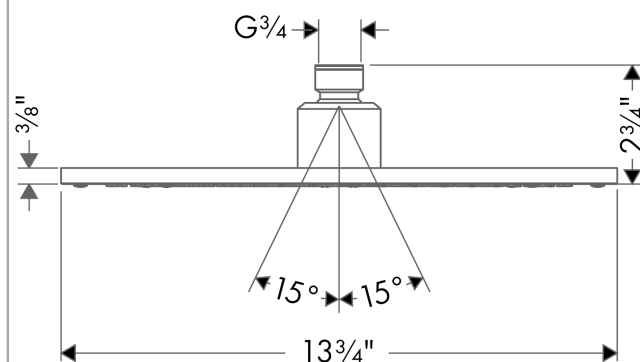

Raindance

Raindance Royale S 350 AIR 1-Jet Showerhead

Finishes : **chrome** Part no. : **28420001**

Description

Features

- 225 no-clog spray channels
- Spray modes: RainAir
- Flow: 2.5 GPM
- Fully-finished matching spray face
- Requires Showerarm # 27410001 or Ceiling Extension Pipe # 27418001

Technology

Design awards

reddot design award

Compliance

Product image

Scale drawing

Raindance

Raindance Royale S 350 AIR 1-Jet Showerhead