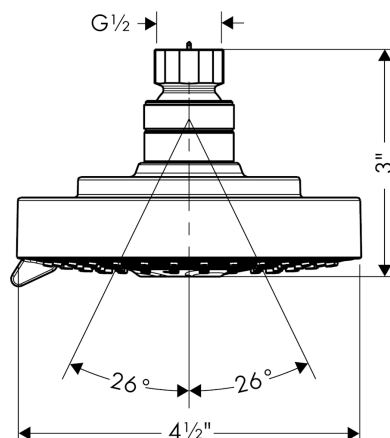

Raindance

Raindance S 120 AIR 3-Jet Showerhead

Finishes : **chrome** Part no. : **27457001**

Description

Features

- 95 no-clog spray channels
- Spray modes: RainAir, BalanceAir, WhirlAir
- Flow: 2.5 GPM

Item details

List Price \$ 210.00

Technology

Compliance

Product image

Scale drawing

Raindance

Raindance S 120 AIR 3-Jet Showerhead

Finishes : chrome Part no. : 27457001

Exploded drawing

Year of production: >03/10

Raindance

Raindance S 120 AIR 3-Jet Showerhead

Finishes : **chrome** Part no. : **27457001**

Spare parts list

Year of production: >03/10

Pos.	Description	Part no.	Price	PU
1	filter packing	88649000	-	1