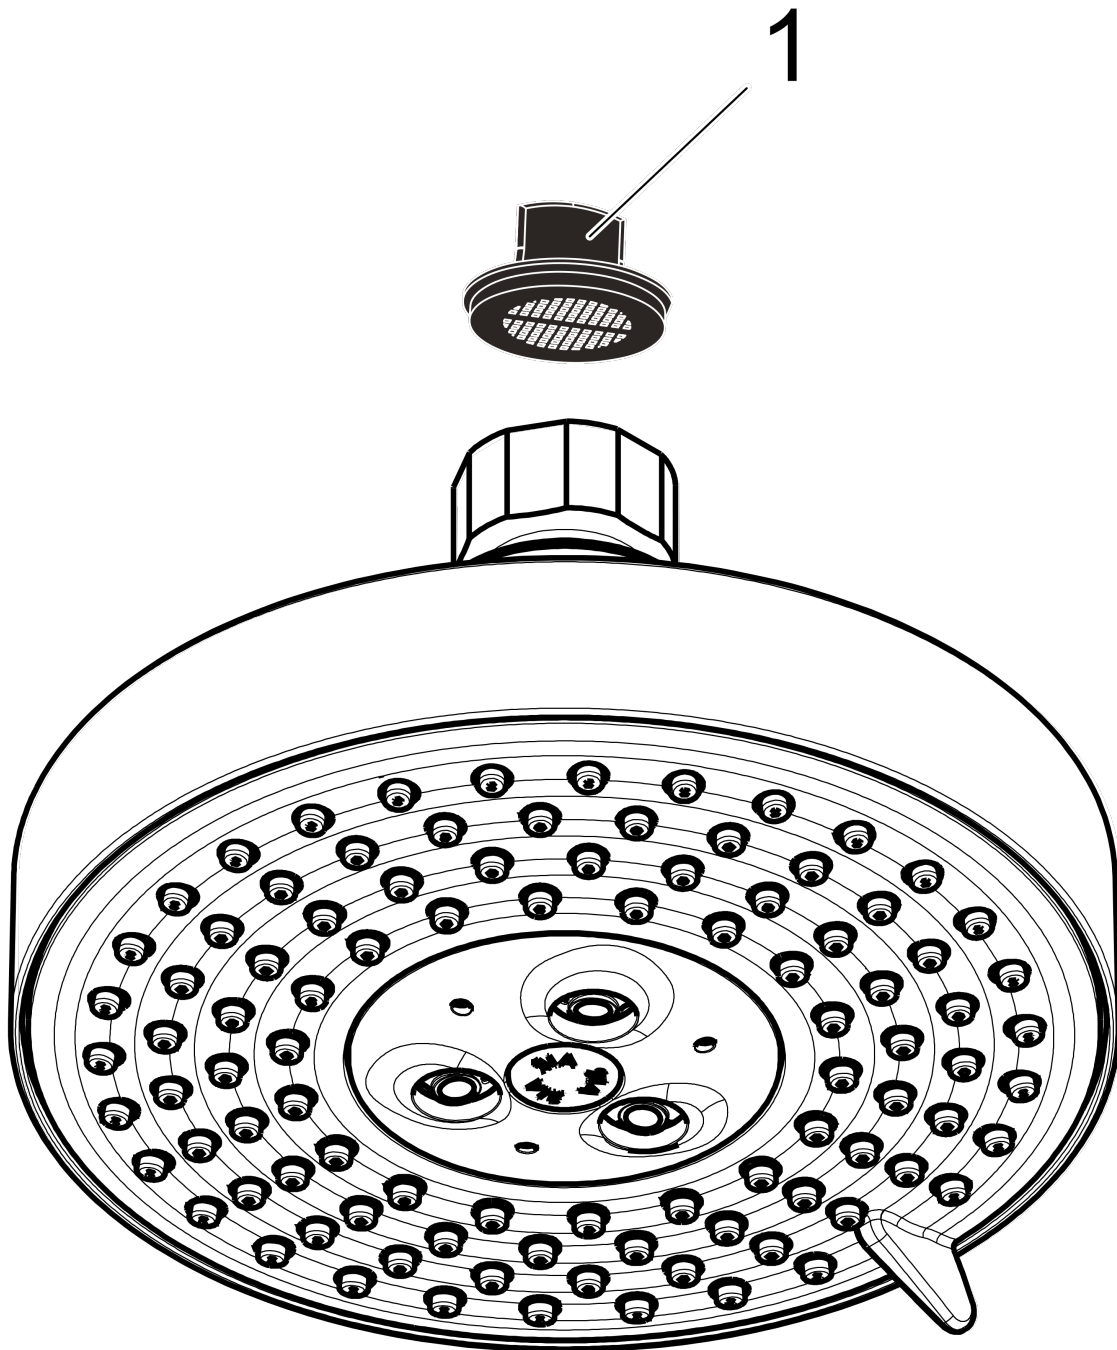

Raindance

Raindance S 120 AIR 3-Jet Showerhead

Finishes : **chrome** Part no. : **27457001**

Description

Features

- 95 no-clog spray channels
- Spray modes: RainAir, BalanceAir, WhirlAir
- Flow: 2.5 GPM

Item details

List Price \$ 210.00

Technology

Compliance

Product image

Scale drawing

Raindance

Raindance S 120 AIR 3-Jet Showerhead

Finishes : chrome Part no. : 27457001

Exploded drawing

Year of production: >03/10

Raindance

Raindance S 120 AIR 3-Jet Showerhead

Finishes : **chrome** Part no. : **27457001**

Spare parts list

Year of production: >03/10

Pos.	Description	Part no.	Price	PU
1	filter packing	88649000	-	1