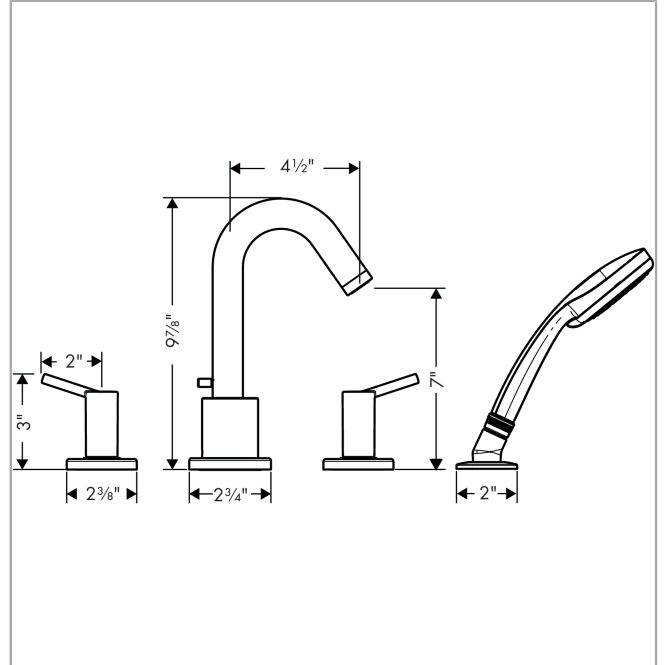

Talis S
Talis S 4-Hole Roman Tub Set Trim
 Finishes : **chrome** Part no. : **32314001**

Description

Features

- Flow: 5.0 GPM
- 90° ceramic valves
- Solid brass
- Diverter for handshower

Comprised of

- Croma E 100 Green Vario-Jet Handshower, 2.0 GPM (#04332USA)

Required accessories

- Rough, 4-Hole Roman Tub Set (#06646USA)

Item details

List Price \$ 700.00

Technology

Compliance

Product image

Scale drawing

Talis S
Talis S 4-Hole Roman Tub Set Trim
Finishes : **chrome** Part no. : **32314001**

Exploded drawing

Year of production: >04/07

Talis S
Talis S 4-Hole Roman Tub Set Trim

 Finishes : **chrome** Part no. : **32314001**

Spare parts list

Year of production: >04/07

Pos.	Description	Part no.	Price	PU
1	spout cpl.	95464000	-	1
2	aerator M24x1 (25 l/min)	95456000	-	1
3	diverter knob	96774000	-	1
4	hollow set screw M6x6	97660000	-	1
5	escutcheon Ø 70 mm	97779000	-	1
6	handle fixing set	94184000	-	1
7	escutcheon	31098000	-	1
8	selector assy	96775000	-	1
9	handshower	28504001	-	1
10	filter packing	94246000	-	1
11	shower holder	28071000	-	1
12	set of non return valves DW 15	94074000	-	1
13	escutcheon Ø 52 mm	97159000	-	1
14	O-Ring 14x2,5	98189000	-	1
15	O-Ring 22x2	98185000	-	1
16	O-Ring 23x2,5	98183000	-	1
17	O-ring 9x2,5	98217000	-	1
a	handle	95457001	-	1
b	base body	06646000	-	1