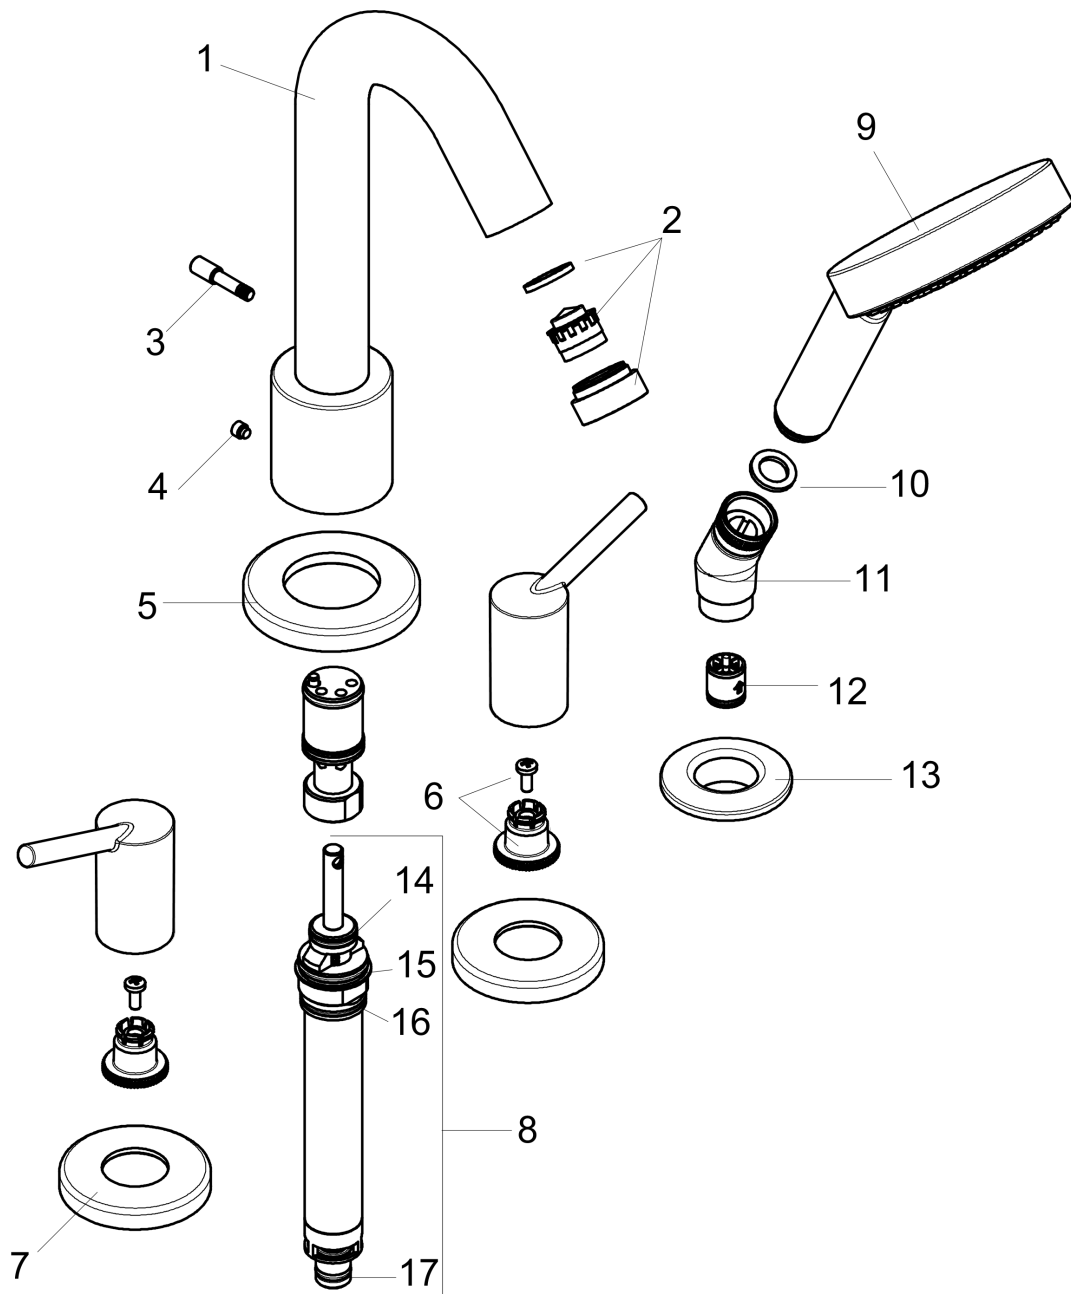

Talis S
Talis S 4-Hole Roman Tub Set Trim
 Finishes : **chrome** Part no. : **32314001**

Description

Features

- Flow: 5.0 GPM
- 90° ceramic valves
- Solid brass
- Diverter for handshower

Comprised of

- Croma E 100 Green Vario-Jet Handshower, 2.0 GPM (#04332USA)

Required accessories

- Rough, 4-Hole Roman Tub Set (#06646USA)

Item details

List Price \$ 700.00

Technology

Compliance

Product image

Scale drawing

Talis S
Talis S 4-Hole Roman Tub Set Trim
Finishes : **chrome** Part no. : **32314001**

Exploded drawing

Year of production: >04/07

Talis S
Talis S 4-Hole Roman Tub Set Trim

 Finishes : **chrome** Part no. : **32314001**

Spare parts list

Year of production: >04/07

Pos.	Description	Part no.	Price	PU
1	spout cpl.	95464000	-	1
2	aerator M24x1 (25 l/min)	95456000	-	1
3	diverter knob	96774000	-	1
4	hollow set screw M6x6	97660000	-	1
5	escutcheon Ø 70 mm	97779000	-	1
6	handle fixing set	94184000	-	1
7	escutcheon	31098000	-	1
8	selector assy	96775000	-	1
9	handshower	28504001	-	1
10	filter packing	94246000	-	1
11	shower holder	28071000	-	1
12	set of non return valves DW 15	94074000	-	1
13	escutcheon Ø 52 mm	97159000	-	1
14	O-Ring 14x2,5	98189000	-	1
15	O-Ring 22x2	98185000	-	1
16	O-Ring 23x2,5	98183000	-	1
17	O-ring 9x2,5	98217000	-	1
a	handle	95457001	-	1
b	base body	06646000	-	1