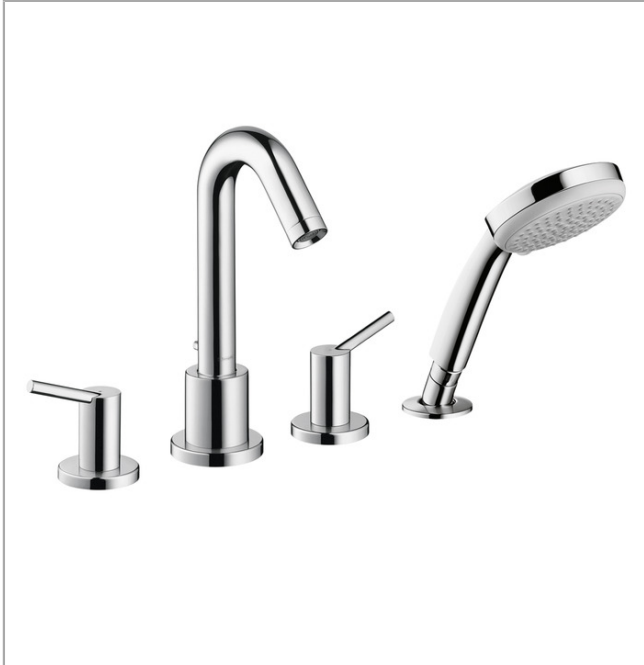

Talis S
Talis S 4-Hole Roman Tub Set Trim
 Finishes : **chrome** Part no. : **32314001**

Description

Features

- Flow: 5.0 GPM
- 90° ceramic valves
- Solid brass
- Diverter for handshower

Comprised of

- Croma E 100 Green Vario-Jet Handshower, 2.0 GPM (#04332USA)

Required accessories

- Rough, 4-Hole Roman Tub Set (#06646USA)

Item details

List Price \$ 700.00

Technology

Compliance

Product image

Scale drawing

Talis S
Talis S 4-Hole Roman Tub Set Trim
Finishes : **chrome** Part no. : **32314001**

Exploded drawing

Year of production: >04/07

Talis S
Talis S 4-Hole Roman Tub Set Trim

 Finishes : **chrome** Part no. : **32314001**

Spare parts list

Year of production: >04/07

Pos.	Description	Part no.	Price	PU
1	spout cpl.	95464000	-	1
2	aerator M24x1 (25 l/min)	95456000	-	1
3	diverter knob	96774000	-	1
4	hollow set screw M6x6	97660000	-	1
5	escutcheon Ø 70 mm	97779000	-	1
6	handle fixing set	94184000	-	1
7	escutcheon	31098000	-	1
8	selector assy	96775000	-	1
9	handshower	28504001	-	1
10	filter packing	94246000	-	1
11	shower holder	28071000	-	1
12	set of non return valves DW 15	94074000	-	1
13	escutcheon Ø 52 mm	97159000	-	1
14	O-Ring 14x2,5	98189000	-	1
15	O-Ring 22x2	98185000	-	1
16	O-Ring 23x2,5	98183000	-	1
17	O-ring 9x2,5	98217000	-	1
a	handle	95457001	-	1
b	base body	06646000	-	1