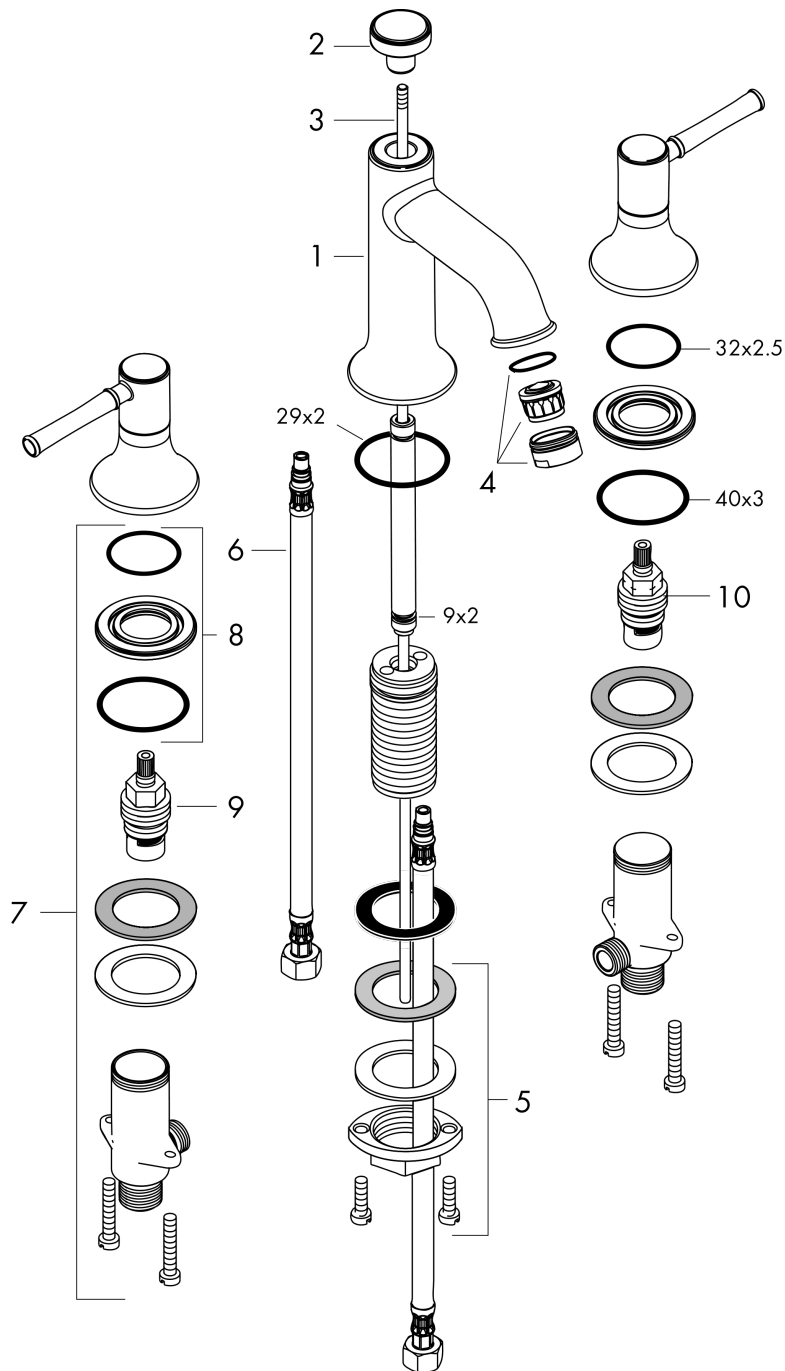

Talis C
Talis C Widespread Faucet
Finishes : **chrome** Part no. : **14113001**

Exploded drawing

Year of production: >03/09

Talis C
Talis C Widespread Faucet
 Finishes : **chrome** Part no. : **14113001**

Spare parts list

Year of production: >03/09

Pos.	Description	Part no.	Price	PU
1	spout cpl.	98526000	-	1
2	diverter knob	98528000	-	1
3	pull rod	95128000	-	1
4	aerator M24x1 (5 l/min)	13185000	-	1
5	fixing set (Ø 32)	13961000	-	1
6	connection hose 18½" M8x0,75 3/8"	96321001	-	1
7	stop valve cpl.	97960001	-	1
8	nut	92854000	-	1
9	shut off unit left closing	94008000	-	1
10	shut off unit right closing	94009000	-	1
a	pop up waste	88509000	-	1
b	handle for cold water	98524000	-	1
c	handle for hot water	98525000	-	1
d	fixation extension 35 mm	13898000	-	1
e	O-Ring 32x2,5	96364000	-	1
f	O-ring 40x3	92634000	-	1
g	O-ring 29x2	98391000	-	1
h	O-ring 9x2	98119000	-	1