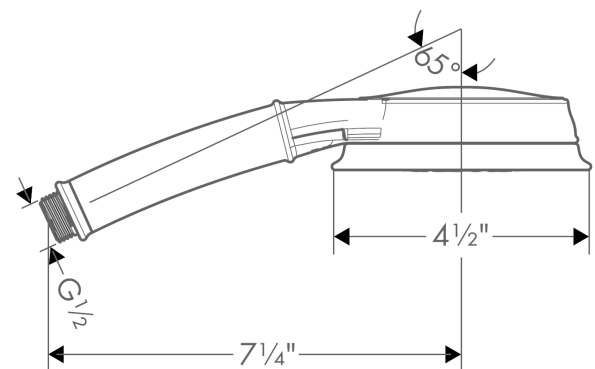

Croma 100

Croma C 100 Green 3-Jet Handshower, 2.0 GPM

Finishes : **chrome** Part no. : **04334000**

Description

Features

- 75 no-clog spray channels
- Spray modes: Full, Pulsating Massage, Intense Turbo
- Flow: 2.0 GPM
- EcoAir Technology

Item details

List Price \$ 100.00

Technology

Compliance

Product image

Scale drawing

Croma 100

Croma C 100 Green 3-Jet Handshower, 2.0 GPM

Finishes : **chrome** Part no. : **04334000**

Exploded drawing

Year of production: >06/10

Croma 100**Croma C 100 Green 3-Jet Handshower, 2.0 GPM**Finishes : **chrome** Part no. : **04334000****Spare parts list**