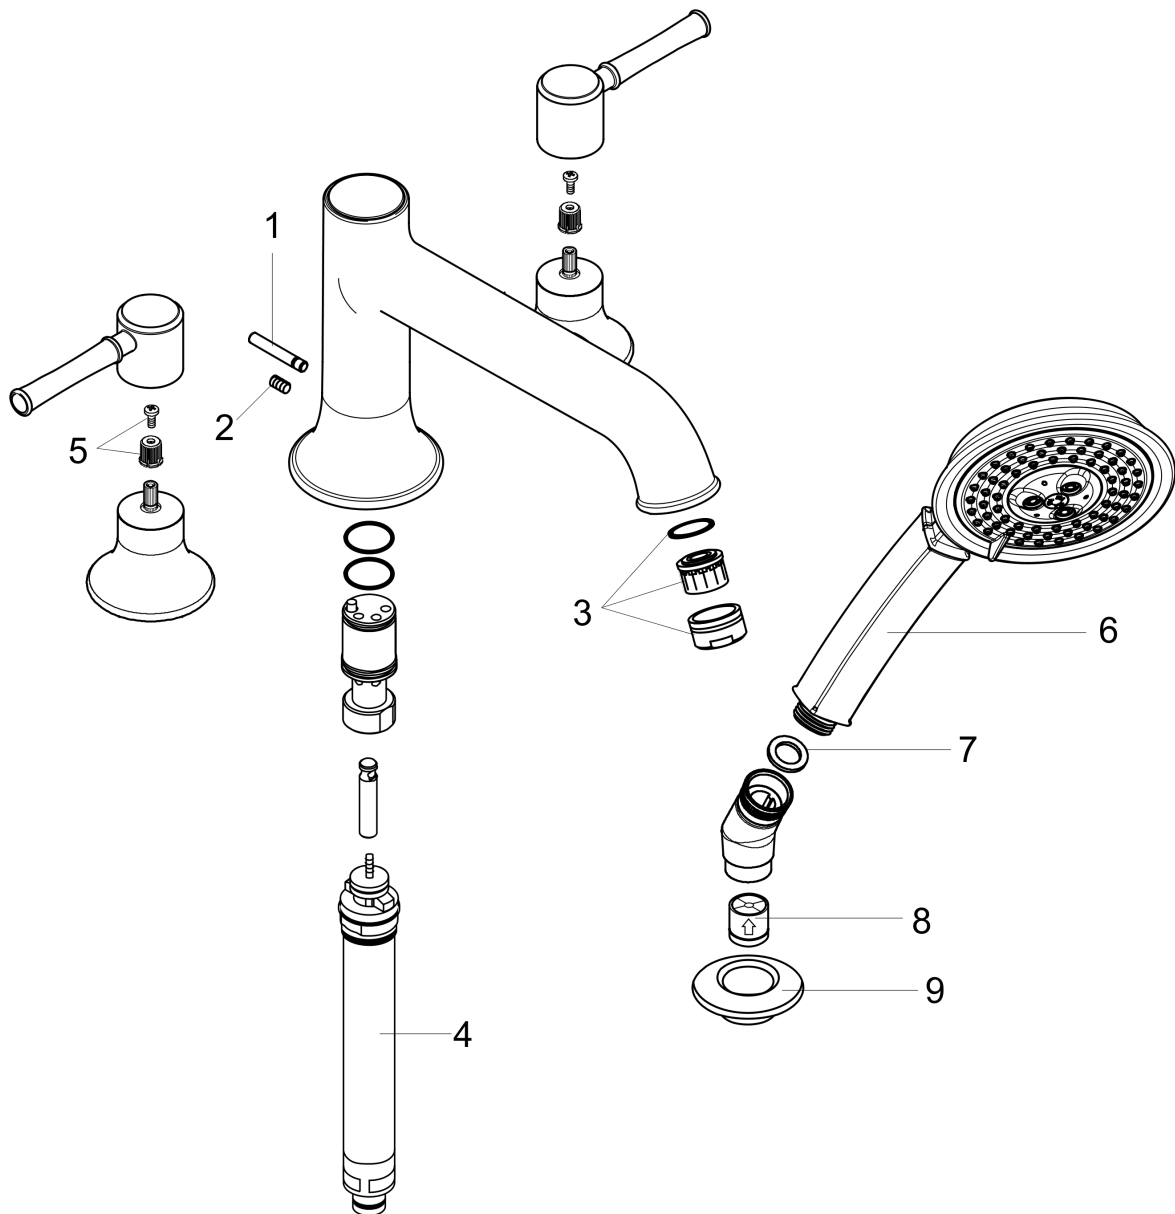

Talis C
Talis C 4-Hole Roman Tub Set Trim
 Finishes : **chrome** Part no. : **14314001**

Description

Features

- Flow: 5.0 GPM
- 90° ceramic valves
- Solid brass
- Diverter for handshower

Comprised of

- Raindance C 100 AIR Green 3-Jet Handshower, 2.0 GPM (#04345USA)

Required accessories

- Rough, 4-Hole Roman Tub Set (#06646USA)

Item details

List Price \$ 700.00

Technology

Compliance

Product image

Scale drawing

Talis C
Talis C 4-Hole Roman Tub Set Trim
Finishes : **chrome** Part no. : **14314001**

Exploded drawing

Year of production: >09/09

Talis C
Talis C 4-Hole Roman Tub Set Trim
 Finishes : **chrome** Part no. : **14314001**

Spare parts list

Year of production: >09/09

Pos.	Description	Part no.	Price	PU
1	diverter knob	98607000	-	1
2	hollow set screw M6x6	97660000	-	1
3	aerator M24x1 (25 l/min)	13914000	-	1
4	selector assy	96775000	-	1
5	handle fixing set	98932000	-	1
6	handshower	28548001	-	1
7	filter packing	94246000	-	1
8	set of non return valves DW 15	94074000	-	1
9	escutcheon Ø 52 mm	97159000	-	1
a	shower holder	28071000	-	1