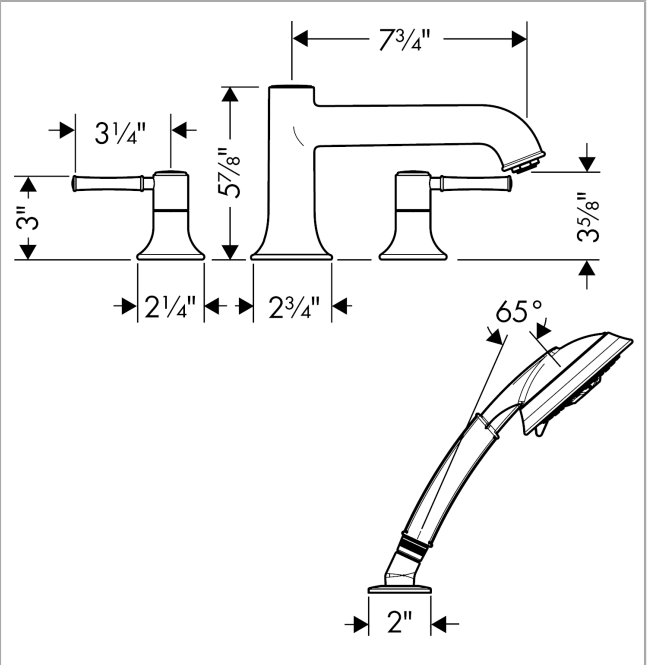

Talis C
Talis C 4-Hole Roman Tub Set Trim
 Finishes : **chrome** Part no. : **14314001**

Description

Features

- Flow: 5.0 GPM
- 90° ceramic valves
- Solid brass
- Diverter for handshower

Comprised of

- Raindance C 100 AIR Green 3-Jet Handshower, 2.0 GPM (#04345USA)

Required accessories

- Rough, 4-Hole Roman Tub Set (#06646USA)

Item details

List Price \$ 700.00

Technology

Compliance

Product image

Scale drawing

Talis C
Talis C 4-Hole Roman Tub Set Trim
Finishes : **chrome** Part no. : **14314001**

Exploded drawing

Year of production: >09/09

Talis C
Talis C 4-Hole Roman Tub Set Trim
 Finishes : **chrome** Part no. : **14314001**

Spare parts list

Year of production: >09/09

Pos.	Description	Part no.	Price	PU
1	diverter knob	98607000	-	1
2	hollow set screw M6x6	97660000	-	1
3	aerator M24x1 (25 l/min)	13914000	-	1
4	selector assy	96775000	-	1
5	handle fixing set	98932000	-	1
6	handshower	28548001	-	1
7	filter packing	94246000	-	1
8	set of non return valves DW 15	94074000	-	1
9	escutcheon Ø 52 mm	97159000	-	1
a	shower holder	28071000	-	1