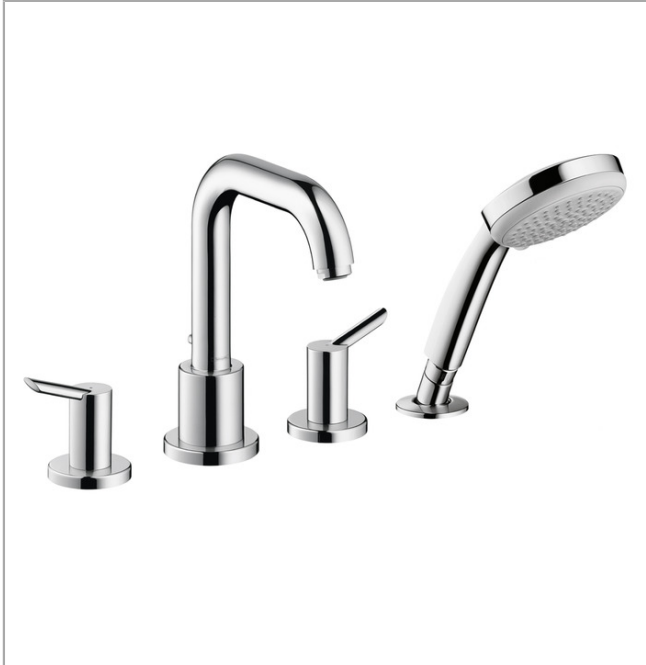

Focus S

Focus S 4-Hole Roman Tub Set Trim

Finishes : **chrome** Part no. : **31733001**

Description

Features

- Flow: 5.0 GPM
- 90° ceramic valves
- Solid brass
- Diverter for handshower

Comprised of

- Croma E 100 Green Vario-Jet Handshower, 2.0 GPM (#04332USA)

Required accessories

- Rough, 4-Hole Roman Tub Set (#06646USA)

Item details

List Price \$ 660.00

Technology

Compliance

Product image

Scale drawing

Focus S

Focus S 4-Hole Roman Tub Set Trim

Finishes : **chrome** Part no. : **31733001**

Exploded drawing

Year of production: >11/06

Focus S

Focus S 4-Hole Roman Tub Set Trim

Finishes : **chrome** Part no. : **31733001**

Spare parts list

Year of production: >11/06

Pos.	Description	Part no.	Price	PU
1	handle for hot water	95457000	-	1
2	handle for cold water	95458000	-	1
3	handle fixing set	94184000	-	1
4	escutcheon	31098000	-	1
5	spout cpl.	95460000	-	1
6	aerator M24x1 (25 l/min)	13956000	-	1
7	hollow set screw M6x6	97660000	-	1
8	diverter knob	96774000	-	1
9	escutcheon Ø 70 mm	97779000	-	1
10	selector assy	96775000	-	1
11	handshower	28509001	-	1
12	filter packing	94246000	-	1
13	shower holder	28071000	-	1
14	set of non return valves DW 15	94074000	-	1
15	escutcheon Ø 52 mm	97159000	-	1
a	base body	06646000	-	1
b	guide tube	92214000	-	1