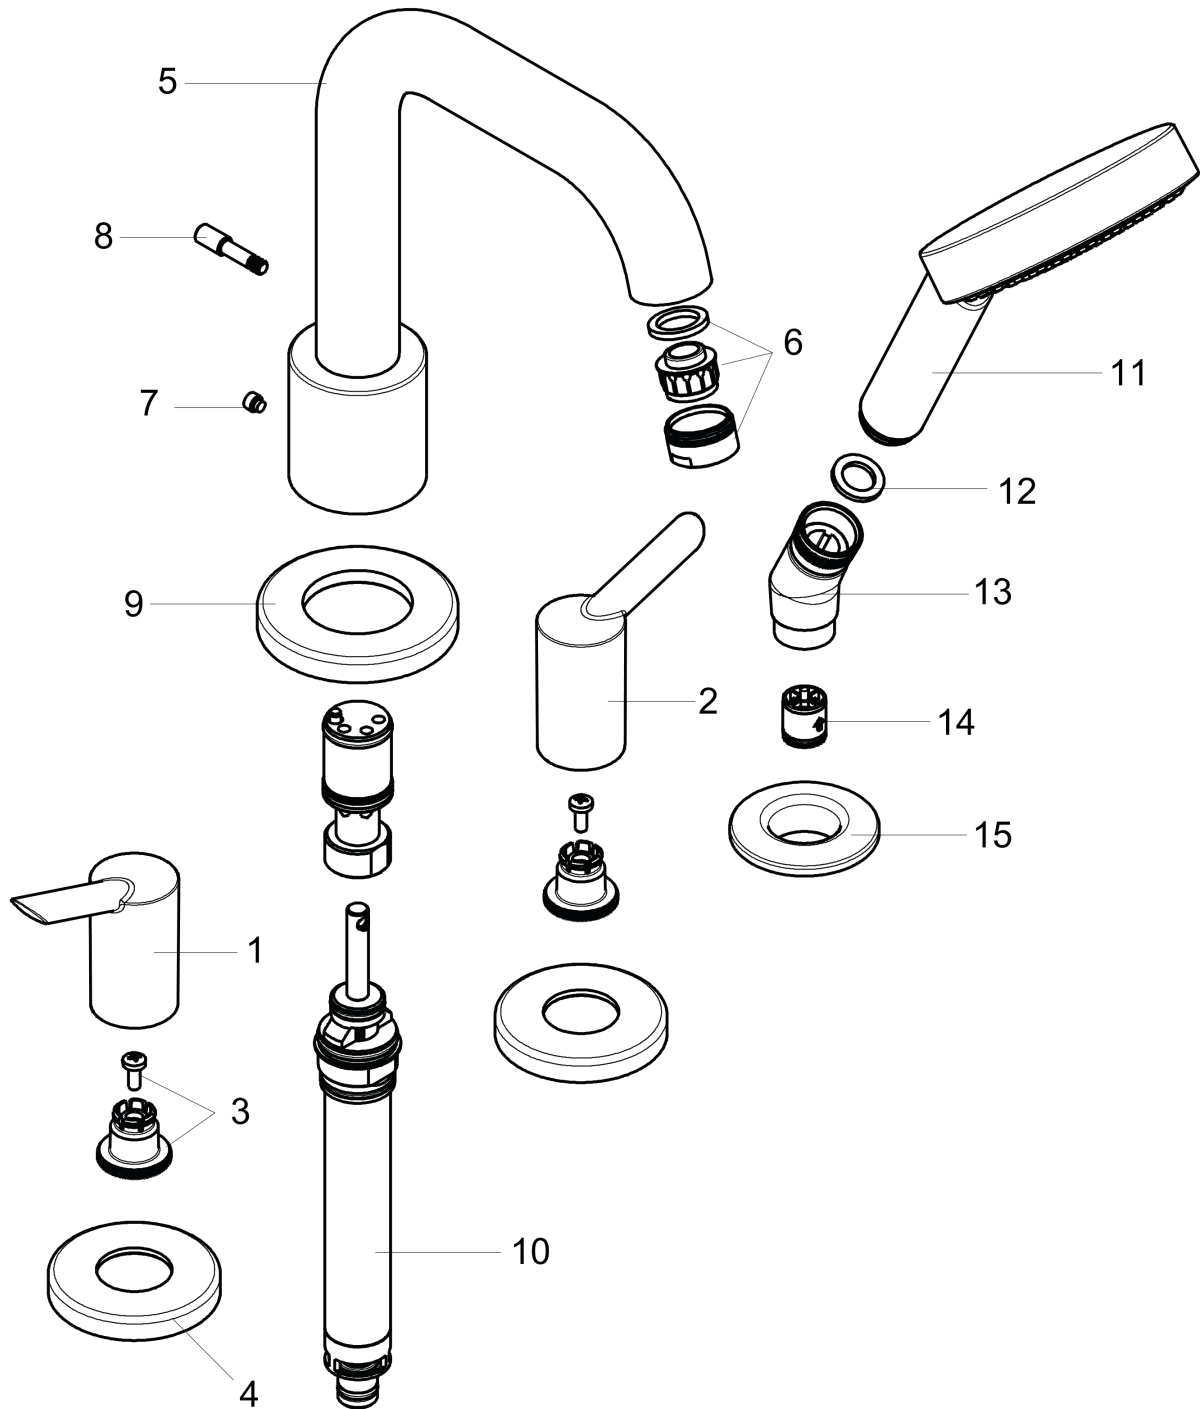

Focus S

Focus S 4-Hole Roman Tub Set Trim

Finishes : **chrome** Part no. : **31733001**

Description

Features

- Flow: 5.0 GPM
- 90° ceramic valves
- Solid brass
- Diverter for handshower

Comprised of

- Croma E 100 Green Vario-Jet Handshower, 2.0 GPM (#04332USA)

Required accessories

- Rough, 4-Hole Roman Tub Set (#06646USA)

Item details

List Price \$ 660.00

Technology

Compliance

Product image

Scale drawing

Focus S

Focus S 4-Hole Roman Tub Set Trim

Finishes : **chrome** Part no. : **31733001**

Exploded drawing

Year of production: >11/06

Focus S

Focus S 4-Hole Roman Tub Set Trim

Finishes : **chrome** Part no. : **31733001**

Spare parts list

Year of production: >11/06

Pos.	Description	Part no.	Price	PU
1	handle for hot water	95457000	-	1
2	handle for cold water	95458000	-	1
3	handle fixing set	94184000	-	1
4	escutcheon	31098000	-	1
5	spout cpl.	95460000	-	1
6	aerator M24x1 (25 l/min)	13956000	-	1
7	hollow set screw M6x6	97660000	-	1
8	diverter knob	96774000	-	1
9	escutcheon Ø 70 mm	97779000	-	1
10	selector assy	96775000	-	1
11	handshower	28509001	-	1
12	filter packing	94246000	-	1
13	shower holder	28071000	-	1
14	set of non return valves DW 15	94074000	-	1
15	escutcheon Ø 52 mm	97159000	-	1
a	base body	06646000	-	1
b	guide tube	92214000	-	1