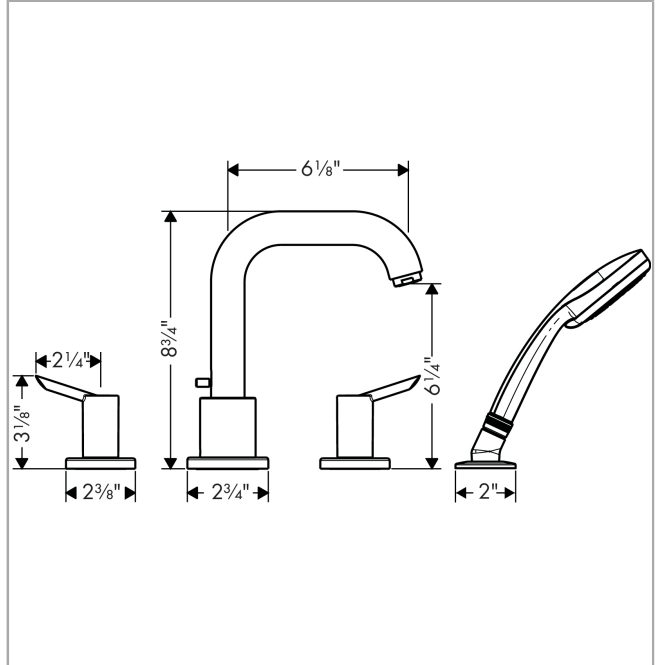

Focus S

Focus S 4-Hole Roman Tub Set Trim

Finishes : **chrome** Part no. : **31733001**

Description

Features

- Flow: 5.0 GPM
- 90° ceramic valves
- Solid brass
- Diverter for handshower

Comprised of

- Croma E 100 Green Vario-Jet Handshower, 2.0 GPM (#04332USA)

Required accessories

- Rough, 4-Hole Roman Tub Set (#06646USA)

Item details

List Price \$ 660.00

Technology

Compliance

Product image

Scale drawing

Focus S

Focus S 4-Hole Roman Tub Set Trim

Finishes : **chrome** Part no. : **31733001**

Exploded drawing

Year of production: >11/06

Focus S

Focus S 4-Hole Roman Tub Set Trim

Finishes : **chrome** Part no. : **31733001**

Spare parts list

Year of production: >11/06

Pos.	Description	Part no.	Price	PU
1	handle for hot water	95457000	-	1
2	handle for cold water	95458000	-	1
3	handle fixing set	94184000	-	1
4	escutcheon	31098000	-	1
5	spout cpl.	95460000	-	1
6	aerator M24x1 (25 l/min)	13956000	-	1
7	hollow set screw M6x6	97660000	-	1
8	diverter knob	96774000	-	1
9	escutcheon Ø 70 mm	97779000	-	1
10	selector assy	96775000	-	1
11	handshower	28509001	-	1
12	filter packing	94246000	-	1
13	shower holder	28071000	-	1
14	set of non return valves DW 15	94074000	-	1
15	escutcheon Ø 52 mm	97159000	-	1
a	base body	06646000	-	1
b	guide tube	92214000	-	1