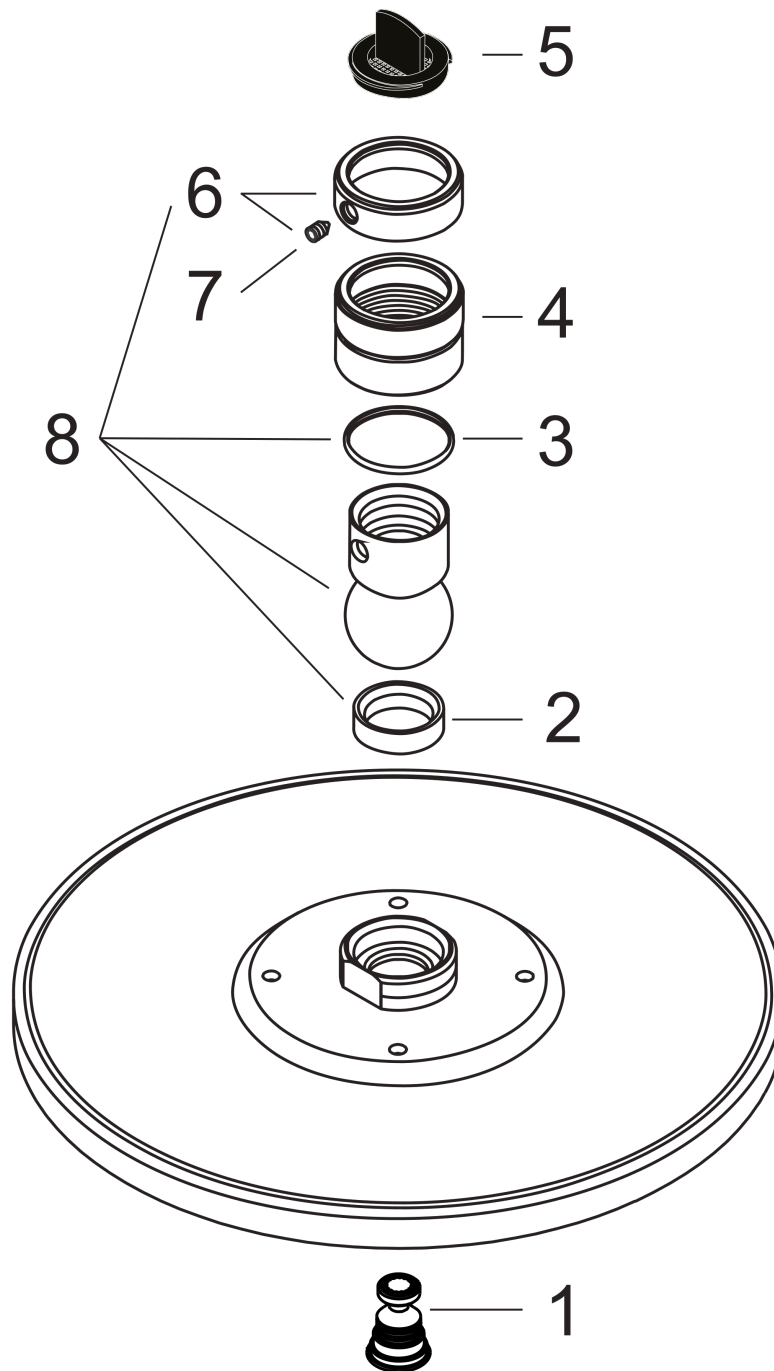

Raindance

Raindance S 180 AIR 1-Jet Showerhead

Finishes : **chrome** Part no. : **27476001**

Description

Features

- 107 no-clog spray channels
- Spray modes: RainAir
- Flow: 2.5 GPM
- Fully-finished matching spray face

Item details

List Price \$ 460.00

Technology

Compliance

Product image

Scale drawing

Raindance

Raindance S 180 AIR 1-Jet Showerhead

Finishes : **chrome** Part no. : **27476001**

Exploded drawing

Year of production: >09/03

Raindance

Raindance S 180 AIR 1-Jet Showerhead

Finishes : **chrome** Part no. : **27476001**

Spare parts list

Year of production: >09/03

Pos.	Description	Part no.	Price	PU
1	air jet (Eco)	95795000	-	1
2	seal	97606000	-	1
3	lever collar	97536000	-	1
4	nut	97958000	-	1
5	filter packing	88649000	-	1
6	lock washer	98942000	-	1
7	hollow set screw M4x6	97767000	-	1
8	ball joint	98941000	-	1