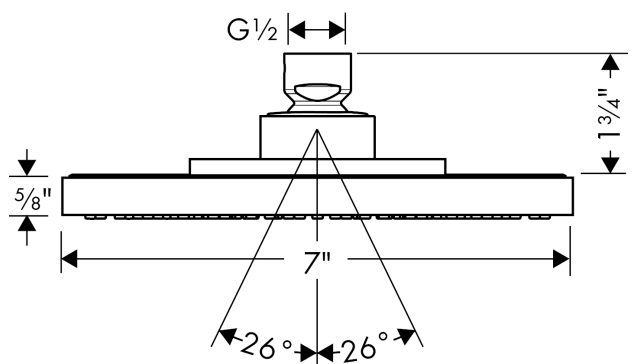

Raindance

Raindance S 180 AIR 1-Jet Showerhead

Finishes : **chrome** Part no. : **27476001**

Description

Features

- 107 no-clog spray channels
- Spray modes: RainAir
- Flow: 2.5 GPM
- Fully-finished matching spray face

Item details

List Price \$ 460.00

Technology

Compliance

Product image

Scale drawing

Raindance

Raindance S 180 AIR 1-Jet Showerhead

Finishes : **chrome** Part no. : **27476001**

Exploded drawing

Year of production: >09/03

Raindance

Raindance S 180 AIR 1-Jet Showerhead

Finishes : **chrome** Part no. : **27476001**

Spare parts list

Year of production: >09/03

Pos.	Description	Part no.	Price	PU
1	air jet (Eco)	95795000	-	1
2	seal	97606000	-	1
3	lever collar	97536000	-	1
4	nut	97958000	-	1
5	filter packing	88649000	-	1
6	lock washer	98942000	-	1
7	hollow set screw M4x6	97767000	-	1
8	ball joint	98941000	-	1