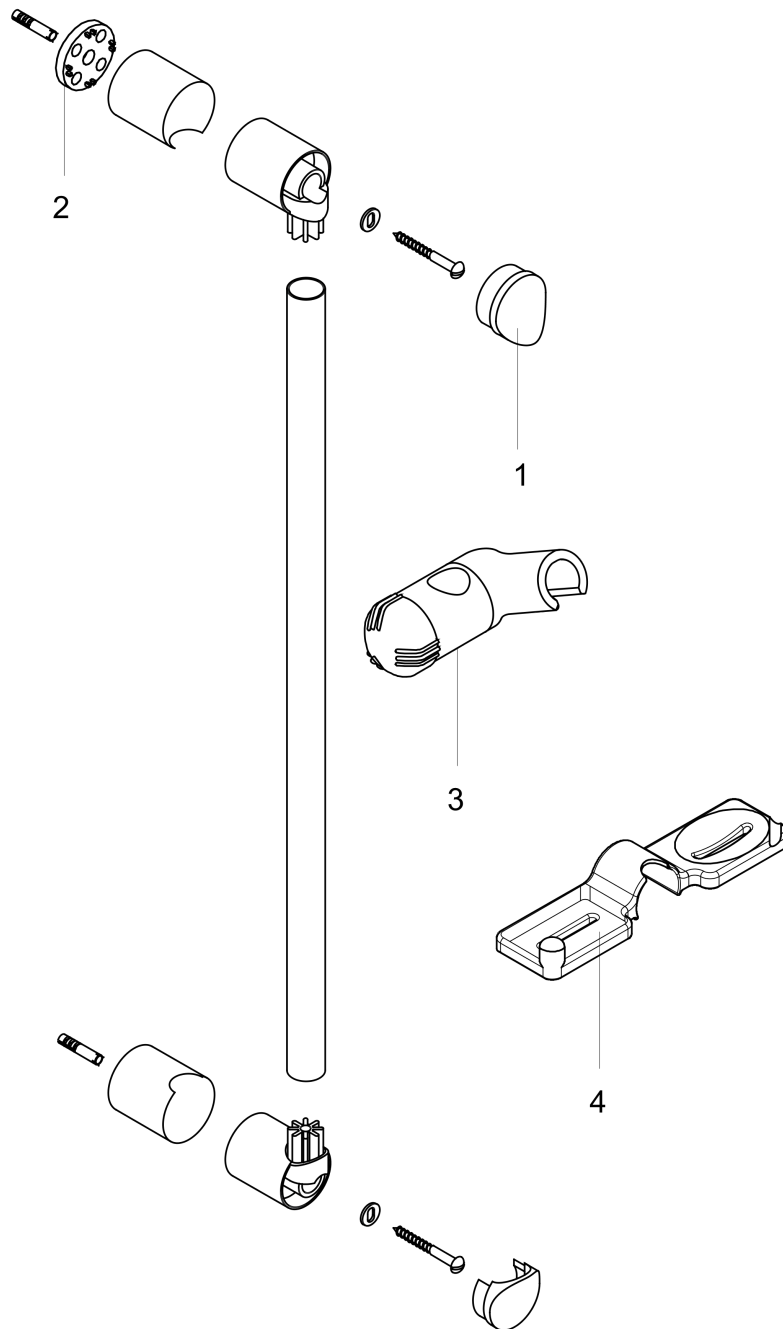

Unica E Wallbar, 24"

Finishes : **chrome** Part no. : **06890000**

Description

Optional accessories

- Techniflex Hose, 63" (#28276USA)

Item details

List Price \$ 130.00

Product image

Scale drawing

Unica E Wallbar, 24"

Finishes : **chrome** Part no. : **06890000**

Exploded drawing

Year of production: >07/02

Unica E Wallbar, 24"

Finishes : **chrome** Part no. : **06890000**

Spare parts list

Year of production: >07/02

Pos.	Description	Part no.	Price	PU
1	cover	88534000	-	1
2	tile-matching-disk	96184000	-	1
3	support, assy	88590000	-	1
4	soap dish	88700000	-	1