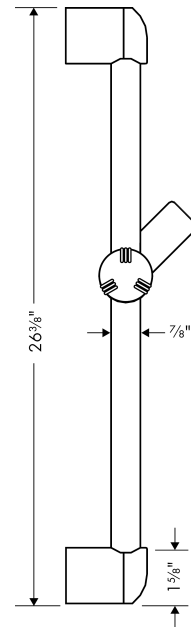

Unica E Wallbar, 24"

Finishes : **chrome** Part no. : **06890000**

Description

Optional accessories

- Techniflex Hose, 63" (#28276USA)

Item details

List Price \$ 130.00

Product image

Scale drawing

Unica E Wallbar, 24"

Finishes : **chrome** Part no. : **06890000**

Exploded drawing

Year of production: >07/02

Unica E Wallbar, 24"

Finishes : **chrome** Part no. : **06890000**

Spare parts list

Year of production: >07/02

Pos.	Description	Part no.	Price	PU
1	cover	88534000	-	1
2	tile-matching-disk	96184000	-	1
3	support, assy	88590000	-	1
4	soap dish	88700000	-	1