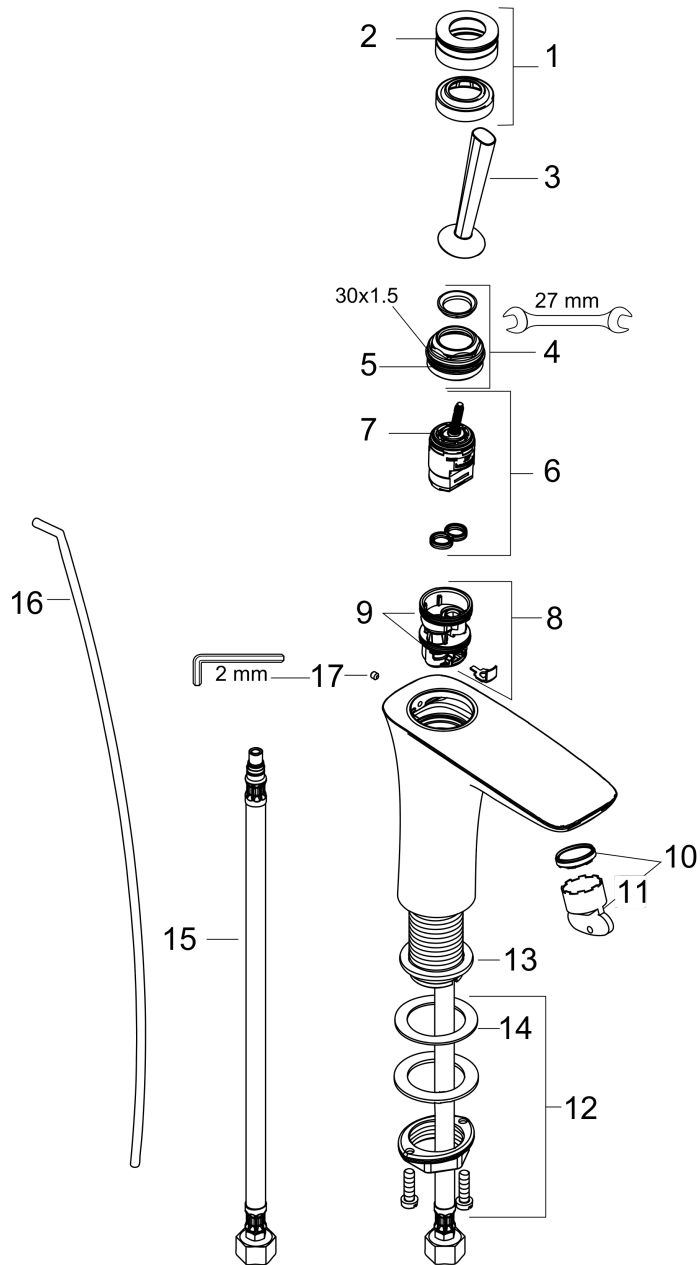

PuraVida
PuraVida 110 Single-Hole Faucet
 Finishes : **chrome** Part no. : **15074001**

Description

Features

- Solid brass
- Laminar spray
- Flow: 1.2 GPM
- 16° adjustable spray
- Joystick ceramic cartridge
- Includes pop-up assembly

Optional accessories

- Base Plate for Contemporary Single-Hole Faucets, 6" (#06490USA)

Item details

List Price \$ 590.00

Technology

Compliance

Product image

Scale drawing

PuraVida

PuraVida 110 Single-Hole Faucet

Finishes : **chrome** Part no. : **15074001**

Exploded drawing

Year of production: >07/16

PuraVida

PuraVida 110 Single-Hole Faucet

Finishes : **chrome** Part no. : **15074001**

Spare parts list

Year of production: >07/16

Pos.	Description	Part no.	Price	PU
1	escutcheon Ø 37 mm	95288000	-	1
2	O-ring 33x1,5	98164000	-	1
3	handle	95287000	-	1
4	nut	97157000	-	1
5	O-Ring 30x2	98186000	-	1
6	cartridge, assy	96339000	-	1
7	O-ring 21,95x1,78	95169000	-	1
8	adapter for cartridge	95289000	-	1
9	O-ring 26x2	98147000	-	1
10	aerator M24x1 (4,5 l/min)	92880000	-	1
11	service tool	95661000	-	1
12	fixing set (Ø 32)	13961000	-	1
13	flat seal	98749000	-	1
14	lever collar	97548000	-	1
15	connection hose 17½" M8x0,75 G3/8	95141001	-	1
16	pull rod	96657000	-	1
17	hollow set screw M4x6	97767000	-	1
a	pop up waste	94159000	-	1
b	fixation extension 35 mm	13898000	-	1
c	service tool for disassembling the handle	92124000	-	1