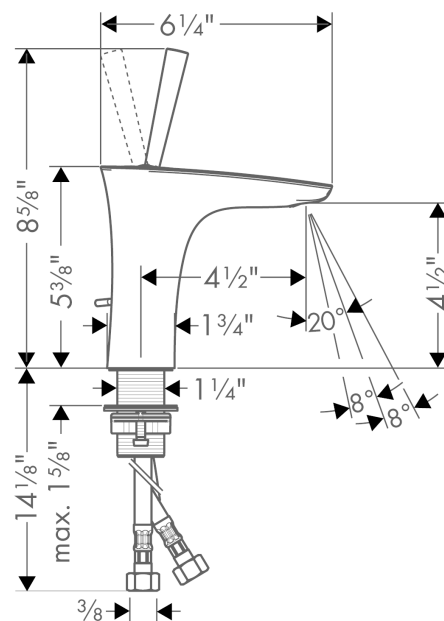

PuraVida
PuraVida 110 Single-Hole Faucet
 Finishes : **chrome** Part no. : **15074001**

Description

Features

- Solid brass
- Laminar spray
- Flow: 1.2 GPM
- 16° adjustable spray
- Joystick ceramic cartridge
- Includes pop-up assembly

Optional accessories

- Base Plate for Contemporary Single-Hole Faucets, 6" (#06490USA)

Item details

List Price \$ 590.00

Technology

Compliance

Product image

Scale drawing

PuraVida

PuraVida 110 Single-Hole Faucet

Finishes : **chrome** Part no. : **15074001**

Exploded drawing

Year of production: >07/16

PuraVida

PuraVida 110 Single-Hole Faucet

Finishes : **chrome** Part no. : **15074001**

Spare parts list

Year of production: >07/16

Pos.	Description	Part no.	Price	PU
1	escutcheon Ø 37 mm	95288000	-	1
2	O-ring 33x1,5	98164000	-	1
3	handle	95287000	-	1
4	nut	97157000	-	1
5	O-Ring 30x2	98186000	-	1
6	cartridge, assy	96339000	-	1
7	O-ring 21,95x1,78	95169000	-	1
8	adapter for cartridge	95289000	-	1
9	O-ring 26x2	98147000	-	1
10	aerator M24x1 (4,5 l/min)	92880000	-	1
11	service tool	95661000	-	1
12	fixing set (Ø 32)	13961000	-	1
13	flat seal	98749000	-	1
14	lever collar	97548000	-	1
15	connection hose 17½" M8x0,75 G3/8	95141001	-	1
16	pull rod	96657000	-	1
17	hollow set screw M4x6	97767000	-	1
a	pop up waste	94159000	-	1
b	fixation extension 35 mm	13898000	-	1
c	service tool for disassembling the handle	92124000	-	1