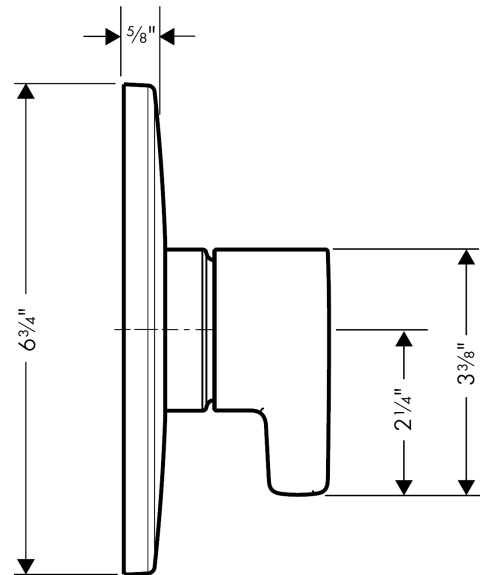

Ecostat

S/E Pressure Balance Trim

Finishes : **chrome** Part no. : **04355000**

Description

Features

- Flow: 5.5 GPM
- Integrated bypass for use with diverter tub spouts
- Temperature and on/off control for 1 outlet

Required accessories

- iBox Universal Plus Rough with Service Stops, 3/4" (#01850USA)

Optional accessories

- Shallow Extension Set, Thermostatic/Pressure Balance Trim, 7/8" (#13596XXX)

Item details

List Price \$ 200.00

Compliance

Product image

Scale drawing

Ecostat

S/E Pressure Balance Trim

Finishes : **chrome** Part no. : **04355000**

Exploded drawing

Year of production: >01/11

Ecostat

S/E Pressure Balance Trim

Finishes : **chrome** Part no. : **04355000**

Spare parts list

Year of production: >01/11

Pos.	Description	Part no.	Price	PU
1	screw cover	95181000	-	1
2	adapter for handle	92756000	-	1
3	escutcheon	88760000	-	1
4	sleeve	88765000	-	1
5	sub plate	96447000	-	1
6	set of fixing screws	96454000	-	1
7	cartridge, assy	88727000	-	1
8	set of screws	96525000	-	1
9	O-ring 16x2	98133000	-	1
10	extension 25 mm	13595000	-	1
11	extension 22 mm (Ø 170 mm)	13596000	-	1