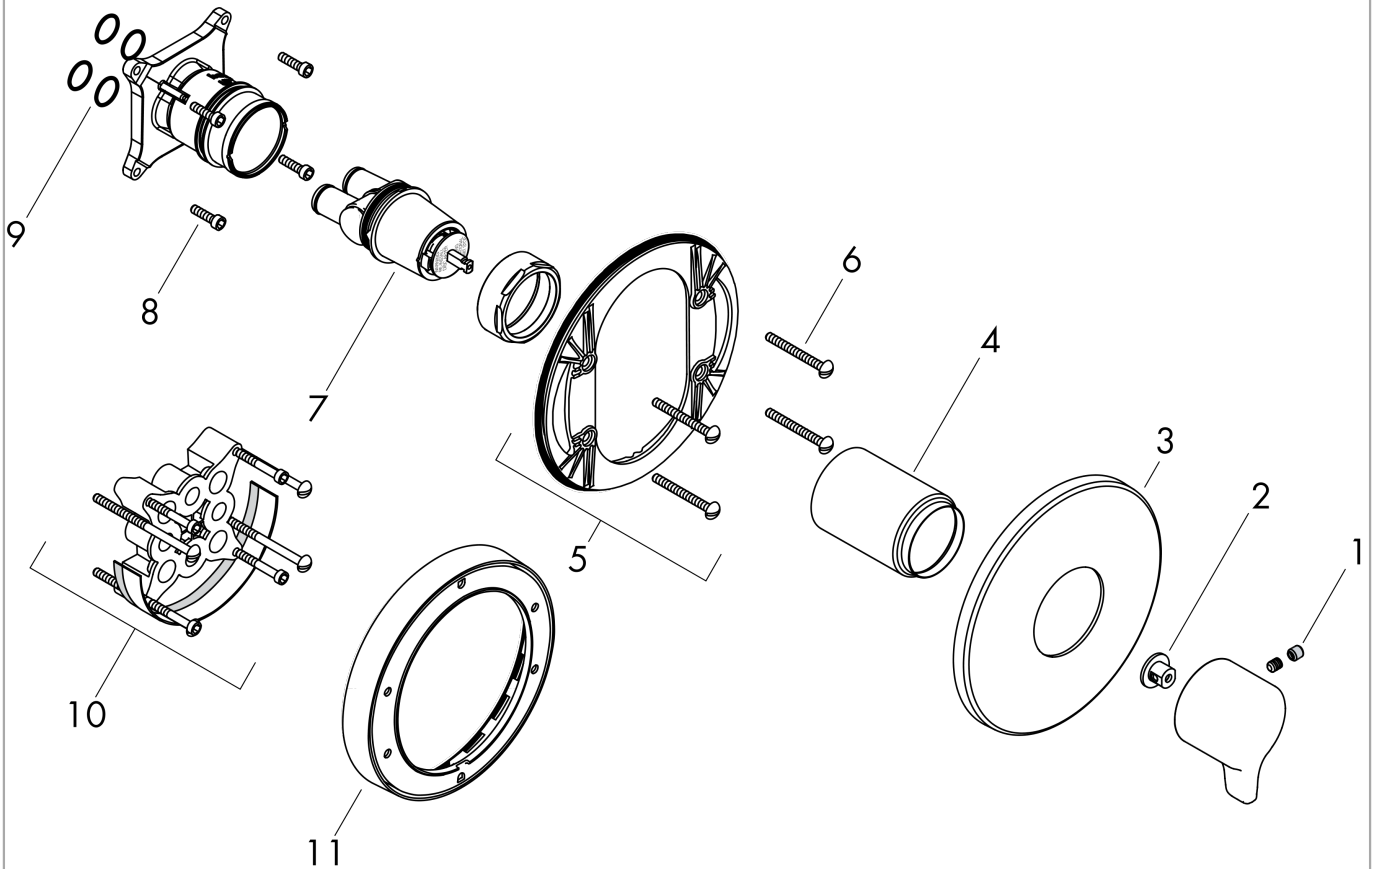

Ecostat

S/E Pressure Balance Trim

Finishes : **chrome** Part no. : **04355000**

Description

Features

- Flow: 5.5 GPM
- Integrated bypass for use with diverter tub spouts
- Temperature and on/off control for 1 outlet

Compliance

Product image

Scale drawing

Ecostat

S/E Pressure Balance Trim

Finishes : **chrome** Part no. : **04355000**

Exploded drawing

Year of production: >01/11

Ecostat

S/E Pressure Balance Trim

Finishes : **chrome** Part no. : **04355000**

Spare parts list

Year of production: >01/11

Pos.	Description	Part no.	Price	PU
1	screw cover	95181000	-	1
2	adapter for handle	92756000	-	1
3	escutcheon	88760000	-	1
4	sleeve	88765000	-	1
5	sub plate	96447000	-	1
6	set of fixing screws	96454000	-	1
7	cartridge, assy	88727000	-	1
8	set of screws	96525000	-	1
9	O-ring 16x2	98133000	-	1
10	extension 25 mm	13595000	-	1
11	extension 22 mm (Ø 170 mm)	13596000	-	1