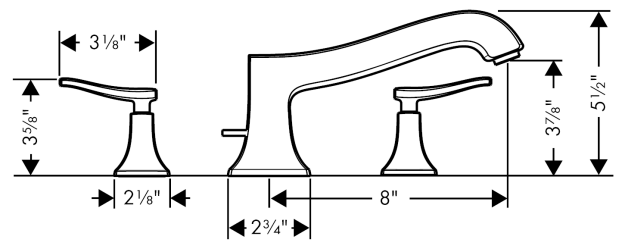

Metris C

Metris C 3-Hole Roman Tub Set Trim

Finishes : **chrome** Part no. : **31313001**

Description

Features

- Flow: 5.8 GPM
- 90° ceramic valves
- Solid brass

Required accessories

- Rough, 3-Hole Roman Tub Set (#06607USA)

Item details

List Price \$ 680.00

Compliance

Product image

Scale drawing

Metris C
Metris C 3-Hole Roman Tub Set Trim
Finishes : **chrome** Part no. : **31313001**

Exploded drawing

Year of production: >10/09

Metris C

Metris C 3-Hole Roman Tub Set Trim

Finishes : **chrome** Part no. : **31313001**

Spare parts list

Year of production: >**10/09**

Pos.	Description	Part no.	Price	PU
1	hollow set screw M6x6	97660000	-	1
2	aerator M24x1 (25 l/min)	13914000	-	1
3	adapter for spout	88512000	-	1
4	handle fixing set	98932000	-	1
a	base body	06607000	-	1