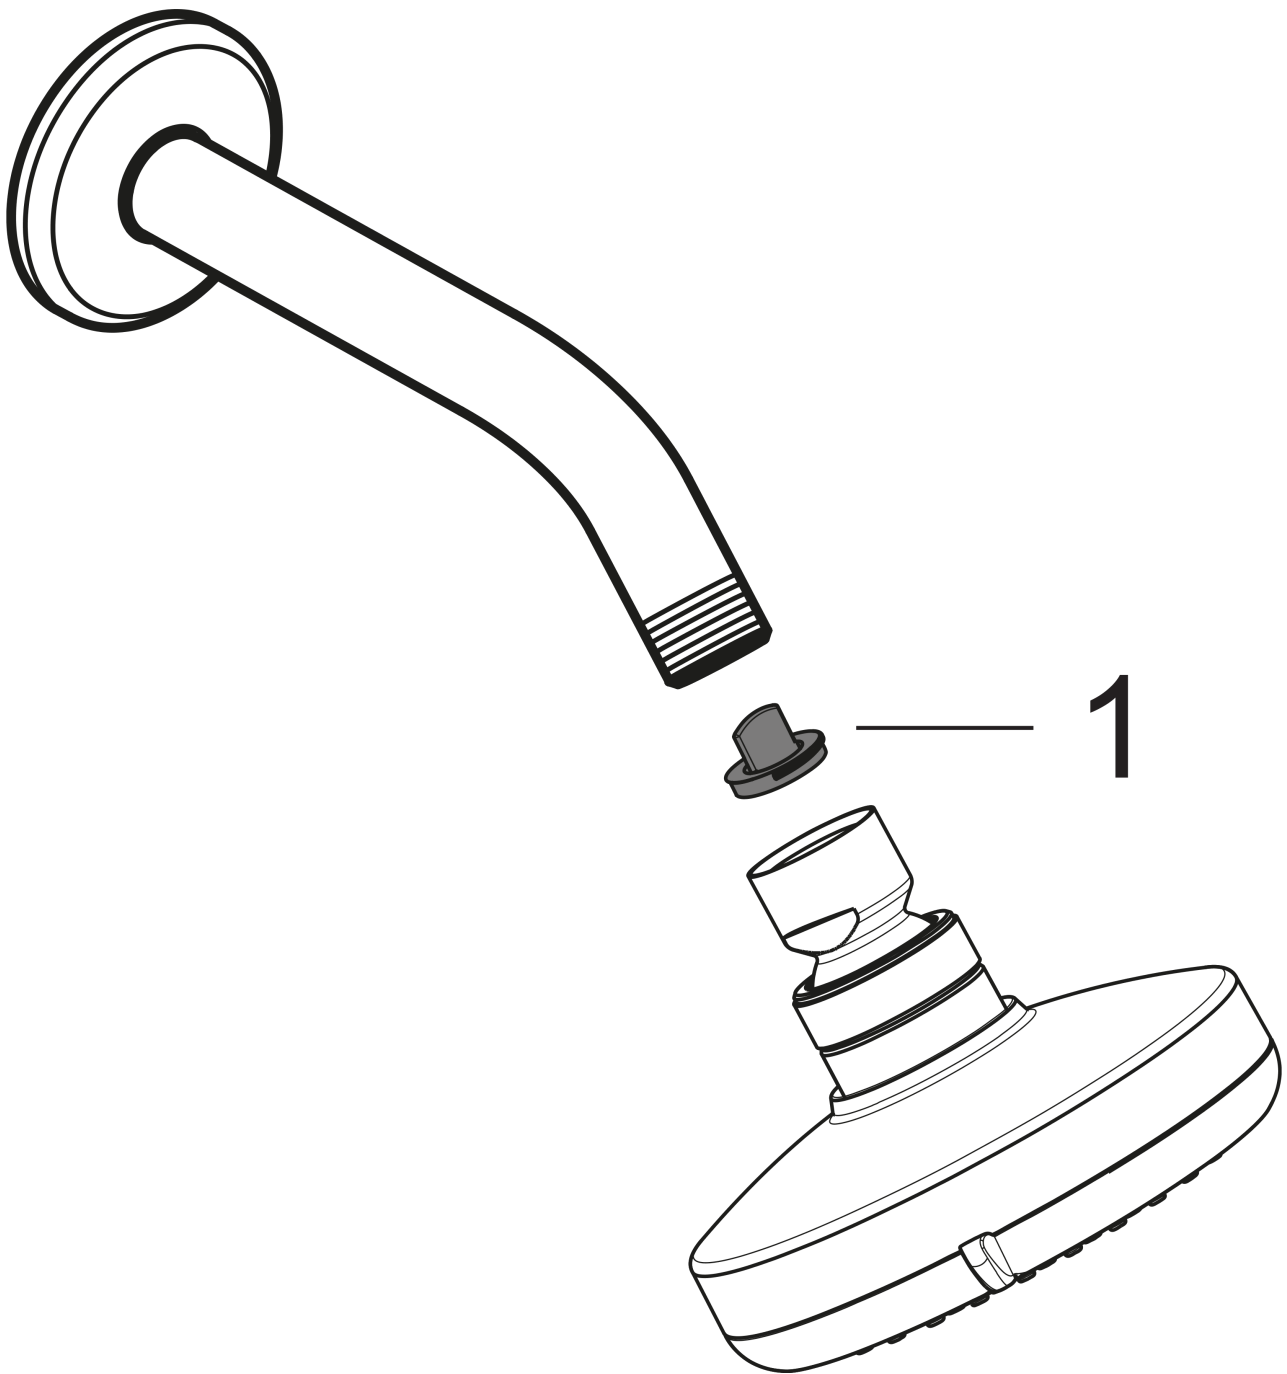

### Product image

### Scale drawing

**Croma 100**

**Croma E 100 Green Vario-Jet Showerhead, 2.0 GPM**

Finishes : **chrome**    Part no. : **04331000**

## Exploded drawing

Year of production: >06/10

**Croma 100****Croma E 100 Green Vario-Jet Showerhead, 2.0 GPM**Finishes : **chrome**    Part no. : **04331000****Spare parts list**

Year of production: &gt;06/10