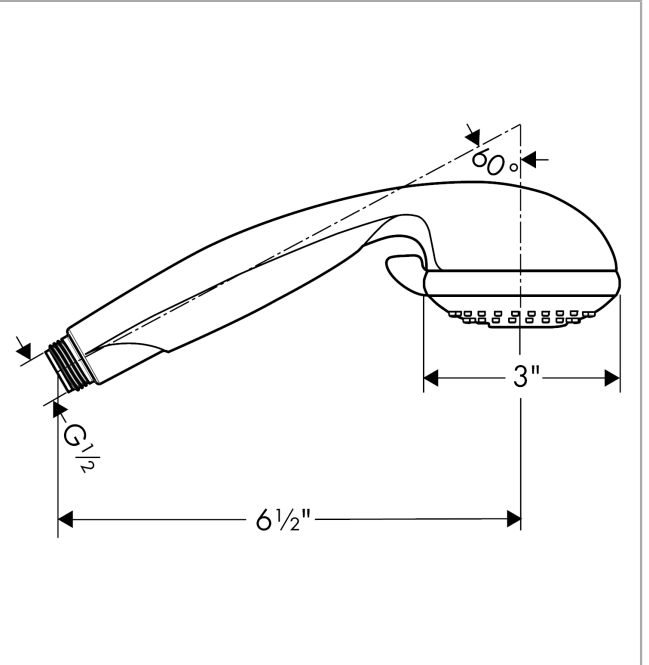

Croma

Croma E 75 Green 3-Jet Handshower, 2.0 GPM

Finishes : **chrome** Part no. : **04336000**

Description

Features

- 40 no-clog spray channels
- Spray modes: Full, Pulsating Massage, Intense Turbo
- Flow: 2.0 GPM
- EcoAir Technology

Item details

List Price \$ 80.00

Technology

Compliance

Product image

Scale drawing

Croma
Croma E 75 Green 3-Jet Handshower, 2.0 GPM
Finishes : **chrome** Part no. : **04336000**

Exploded drawing

Year of production: 06/10 - 12/16

Croma
Croma E 75 Green 3-Jet Handshower, 2.0 GPM
Finishes : **chrome** Part no. : **04336000**

Spare parts list

Year of production: **06/10 - 12/16**

Pos.	Description	Part no.	Price	PU
1	washer	88651000	-	1