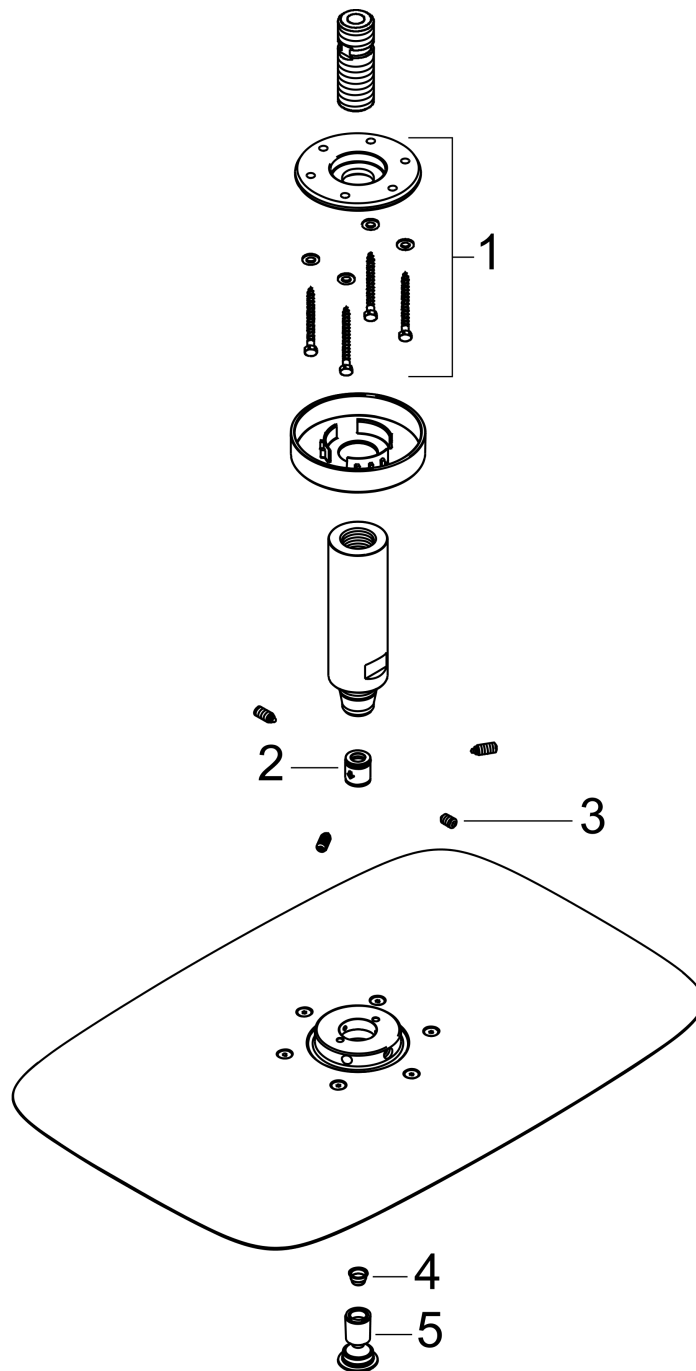

#### Product image

#### Scale drawing

PuraVida

PuraVida 400 AIR 1-Jet Showerhead with Ceiling Mount

Finishes : **chrome** Part no. : 27390001

## Exploded drawing

Year of production: >09/09

**PuraVida**

**PuraVida 400 AIR 1-Jet Showerhead with Ceiling Mount**

Finishes : **chrome**    Part no. : **27390001**

**Spare parts list**

Year of production: >09/09

Pos.	Description	Part no.	Price	PU
1	mounting kit	95208000	-	1
2	set of non return valves DW 15	94074000	-	1
3	hollow set screw M6x10 DIN 914	96526000	-	1
4	filter	97735000	-	1
5	air jet (Eco)	95416001	-	1