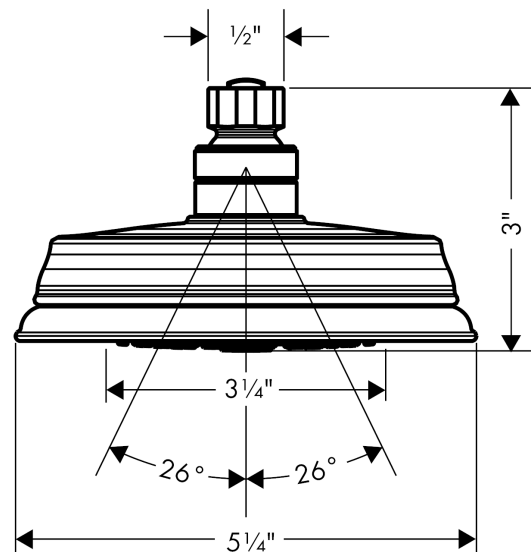

Croma 100
Croma C 100 Green 3-Jet Showerhead, 2.0 GPM
 Finishes : **chrome** Part no. : **04333000**

Description

Features

- 75 no-clog spray channels
- Spray modes: Full, Pulsating Massage, Intense Turbo
- Flow: 2.0 GPM
- EcoAir Technology

Item details

List Price \$ 90.00

Technology

Compliance

Product image

Scale drawing

Croma 100

Croma C 100 Green 3-Jet Showerhead, 2.0 GPM

Finishes : **chrome** Part no. : **04333000**

Exploded drawing

Year of production: >06/10

Croma 100**Croma C 100 Green 3-Jet Showerhead, 2.0 GPM**Finishes : **chrome** Part no. : **04333000****Spare parts list**