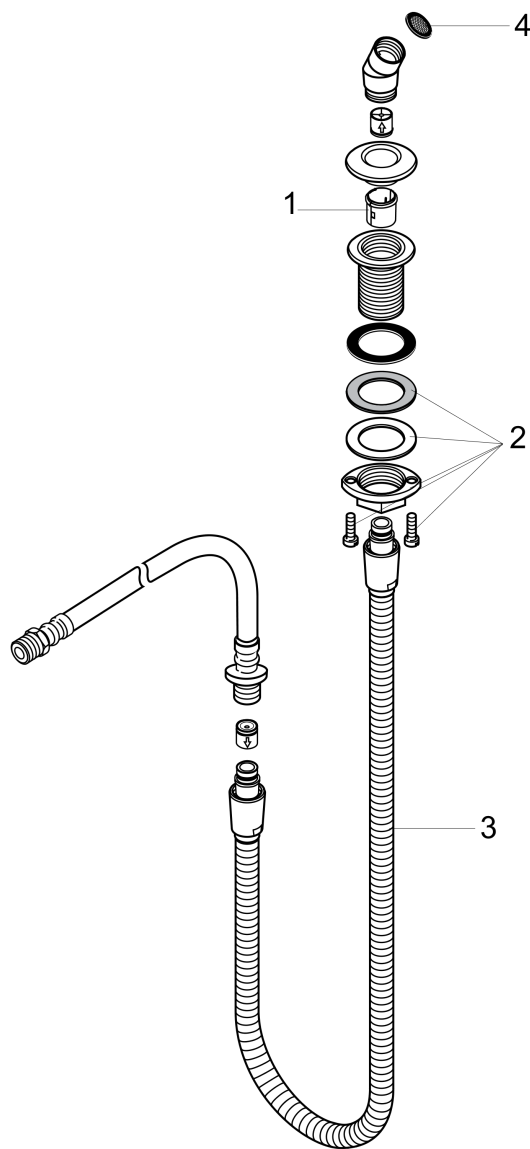

Metal Hose Pull-Out Set for Handshower

Finishes : **chrome** Part no. : **06438000**

Description

Features

- 1/2" NPT

Item details

List Price \$ 180.00

Compliance

Product image

Scale drawing

Metal Hose Pull-Out Set for Handshower

Finishes : **chrome** Part no. : **06438000**

Exploded drawing

Year of production: >10/06

Metal Hose Pull-Out Set for Handshower

Finishes : **chrome** Part no. : **06438000**

Spare parts list

Year of production: >10/06

Pos.	Description	Part no.	Price	PU
1	insert for shower holder	96942000	-	1
2	fixing set (Ø 32)	13961000	-	1
3	shower hose	97161000	-	1
4	filter packing	94246000	-	1
a	shower holder	28071000	-	1
b	escutcheon Ø 52 mm	97159000	-	1