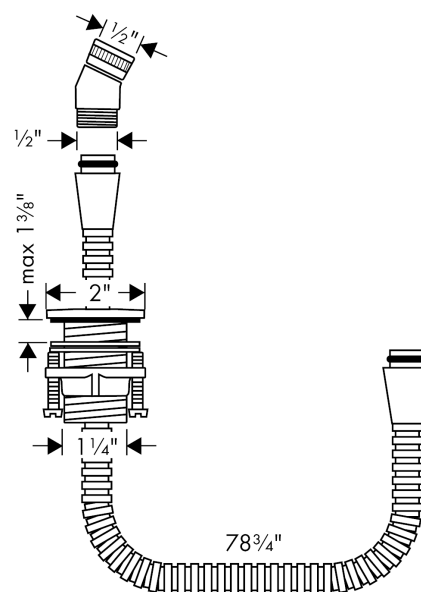

Metal Hose Pull-Out Set for Handshower

Finishes : **chrome** Part no. : **06438000**

Description

Features

- 1/2" NPT

Item details

List Price \$ 180.00

Compliance

Product image

Scale drawing

Metal Hose Pull-Out Set for Handshower

Finishes : **chrome** Part no. : **06438000**

Exploded drawing

Year of production: >10/06

Metal Hose Pull-Out Set for Handshower

Finishes : **chrome** Part no. : **06438000**

Spare parts list

Year of production: >10/06

Pos.	Description	Part no.	Price	PU
1	insert for shower holder	96942000	-	1
2	fixing set (Ø 32)	13961000	-	1
3	shower hose	97161000	-	1
4	filter packing	94246000	-	1
a	shower holder	28071000	-	1
b	escutcheon Ø 52 mm	97159000	-	1