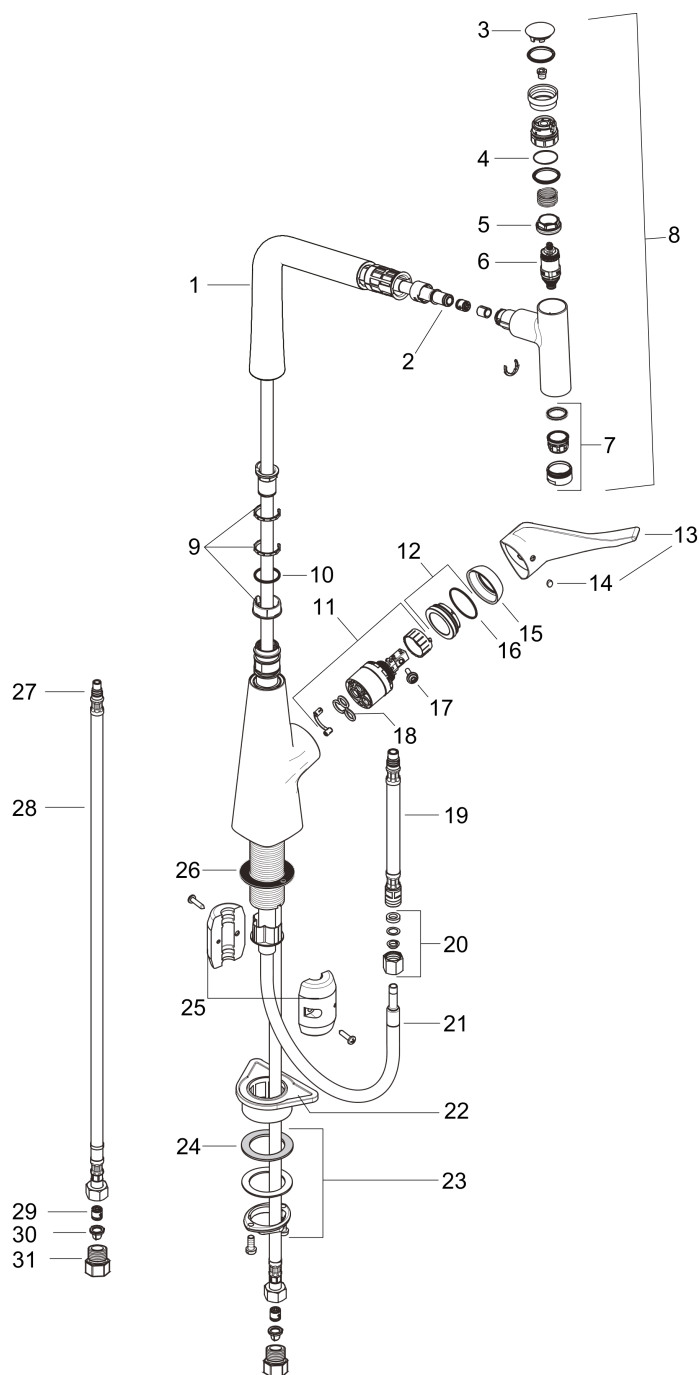

Metris Select

Metris Select 1-Spray HighArc Kitchen Faucet, Pull-Out

Finishes : **chrome** Part no. : **14884001**

Description

Features

- Swivel range 150°
- Aerated spray
- Select button provides convenient start/stop of the water flow at the sprayhead
- Flow: 1.75 GPM
- Ceramic cartridge
- 3/8" hoses

Item details

List Price \$ 670.00

Technology

Compliance

Product image

Scale drawing

Metris Select

Metris Select 1-Spray HighArc Kitchen Faucet, Pull-Out

Finishes : **chrome** Part no. : **14884001**

Exploded drawing

Year of production: >07/16

Metris Select

Metris Select 1-Spray HighArc Kitchen Faucet, Pull-Out

Finishes : **chrome** Part no. : **14884001**

Spare parts list

Year of production: >07/16

Pos.	Description	Part no.	Price	PU
1	spout cpl.	92736000	-	1
2	O-ring 8x2	98112000	-	1
3	cover	92566000	-	1
4	O-ring 19x1,5	95962000	-	1
5	nut	92567000	-	1
6	shut off unit	98463000	-	1
7	aerator M24x1	92961000	-	1
8	handspray	92737001	-	1
9	set of lever collars	98365000	-	1
10	O-ring 21x2,5	98211000	-	1
11	cartridge, assy	92730000	-	1
12	nut	97209000	-	1
13	handle	98455000	-	1
14	screw cover	96338000	-	1
15	flange	95498000	-	1
16	O-Ring 32x2	98193000	-	1
17	locking screw for handle	95140000	-	1
18	seal	95008000	-	1
19	connection hose 600 mm M10x1	92568000	-	1
20	squeezing connection	96099000	-	1
21	hose 1,50 m	92569000	-	1
22	support	97523000	-	1
23	fixing set (Ø 34)	95049000	-	1
24	lever collar	97548000	-	1
25	weight	92500000	-	1
26	seal	92582000	-	1
27	O-ring 7x1,5	98422000	-	1
28	connection hose 900 mm M8x0,75 G3/8	95372000	-	1
29	non return valve DW 10	96456000	-	1
30	filter packing	95291000	-	1
31	adapter for connection hose	88802000	-	1