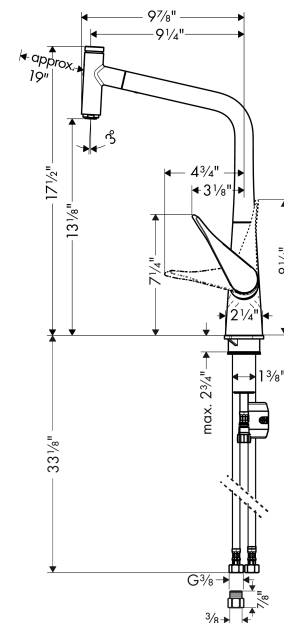

Metris Select

Metris Select 1-Spray HighArc Kitchen Faucet, Pull-Out

Finishes : **chrome** Part no. : **14884001**

Description

Features

- Swivel range 150°
- Aerated spray
- Select button provides convenient start/stop of the water flow at the sprayhead
- Flow: 1.75 GPM
- Ceramic cartridge
- 3/8" hoses

Item details

List Price \$ 670.00

Technology

Compliance

Product image

Scale drawing

Metris Select

Metris Select 1-Spray HighArc Kitchen Faucet, Pull-Out

Finishes : **chrome** Part no. : **14884001**

Exploded drawing

Year of production: >07/16

Metris Select

Metris Select 1-Spray HighArc Kitchen Faucet, Pull-Out

Finishes : **chrome** Part no. : **14884001**

Spare parts list

Year of production: >07/16

Pos.	Description	Part no.	Price	PU
1	spout cpl.	92736000	-	1
2	O-ring 8x2	98112000	-	1
3	cover	92566000	-	1
4	O-ring 19x1,5	95962000	-	1
5	nut	92567000	-	1
6	shut off unit	98463000	-	1
7	aerator M24x1	92961000	-	1
8	handspray	92737001	-	1
9	set of lever collars	98365000	-	1
10	O-ring 21x2,5	98211000	-	1
11	cartridge, assy	92730000	-	1
12	nut	97209000	-	1
13	handle	98455000	-	1
14	screw cover	96338000	-	1
15	flange	95498000	-	1
16	O-Ring 32x2	98193000	-	1
17	locking screw for handle	95140000	-	1
18	seal	95008000	-	1
19	connection hose 600 mm M10x1	92568000	-	1
20	squeezing connection	96099000	-	1
21	hose 1,50 m	92569000	-	1
22	support	97523000	-	1
23	fixing set (Ø 34)	95049000	-	1
24	lever collar	97548000	-	1
25	weight	92500000	-	1
26	seal	92582000	-	1
27	O-ring 7x1,5	98422000	-	1
28	connection hose 900 mm M8x0,75 G3/8	95372000	-	1
29	non return valve DW 10	96456000	-	1
30	filter packing	95291000	-	1
31	adapter for connection hose	88802000	-	1