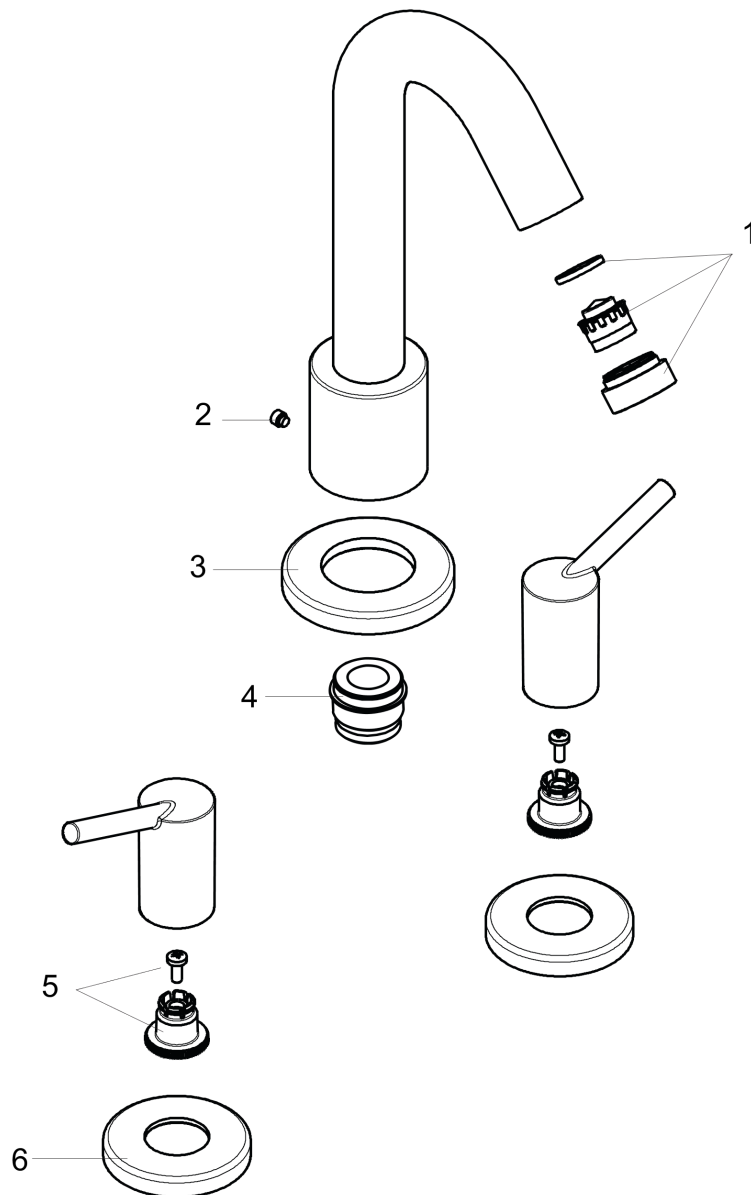

Talis S
Talis S 3-Hole Roman Tub Set Trim
 Finishes : **chrome** Part no. : **32313001**

Description

Features

- Flow: 5.8 GPM
- 90° ceramic valves
- Solid brass

Required accessories

- Rough, 3-Hole Roman Tub Set (#06607USA)

Item details

List Price \$ 560.00

Technology

Compliance

Product image

Scale drawing

Talis S
Talis S 3-Hole Roman Tub Set Trim
Finishes : **chrome** Part no. : **32313001**

Exploded drawing

Year of production: >04/07

Talis S
Talis S 3-Hole Roman Tub Set Trim
 Finishes : **chrome** Part no. : **32313001**

Spare parts list

Year of production: >04/07

Pos.	Description	Part no.	Price	PU
1	aerator M24x1 (25 l/min)	95456000	-	1
2	hollow set screw M6x6	97660000	-	1
3	escutcheon Ø 70 mm	97779000	-	1
4	adapter for spout	88512000	-	1
5	handle fixing set	94184000	-	1
6	escutcheon	31098000	-	1
a	spout cpl.	95463000	-	1
b	base body	06607000	-	1