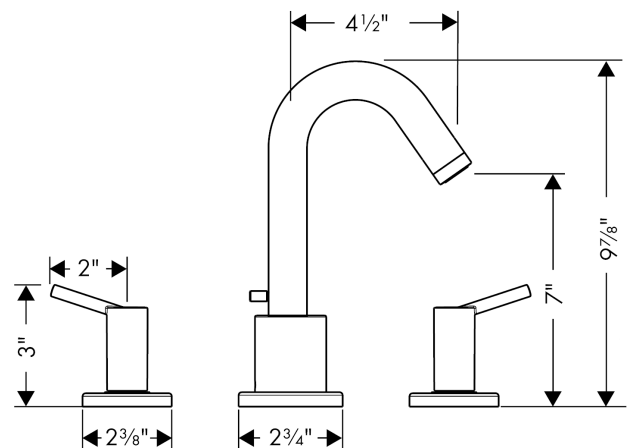

Talis S
Talis S 3-Hole Roman Tub Set Trim
 Finishes : **chrome** Part no. : **32313001**

Description

Features

- Flow: 5.8 GPM
- 90° ceramic valves
- Solid brass

Required accessories

- Rough, 3-Hole Roman Tub Set (#06607USA)

Item details

List Price \$ 560.00

Technology

Compliance

Product image

Scale drawing

Talis S
Talis S 3-Hole Roman Tub Set Trim
Finishes : **chrome** Part no. : **32313001**

Exploded drawing

Year of production: >04/07

Talis S
Talis S 3-Hole Roman Tub Set Trim
 Finishes : **chrome** Part no. : **32313001**

Spare parts list

Year of production: >04/07

Pos.	Description	Part no.	Price	PU
1	aerator M24x1 (25 l/min)	95456000	-	1
2	hollow set screw M6x6	97660000	-	1
3	escutcheon Ø 70 mm	97779000	-	1
4	adapter for spout	88512000	-	1
5	handle fixing set	94184000	-	1
6	escutcheon	31098000	-	1
a	spout cpl.	95463000	-	1
b	base body	06607000	-	1