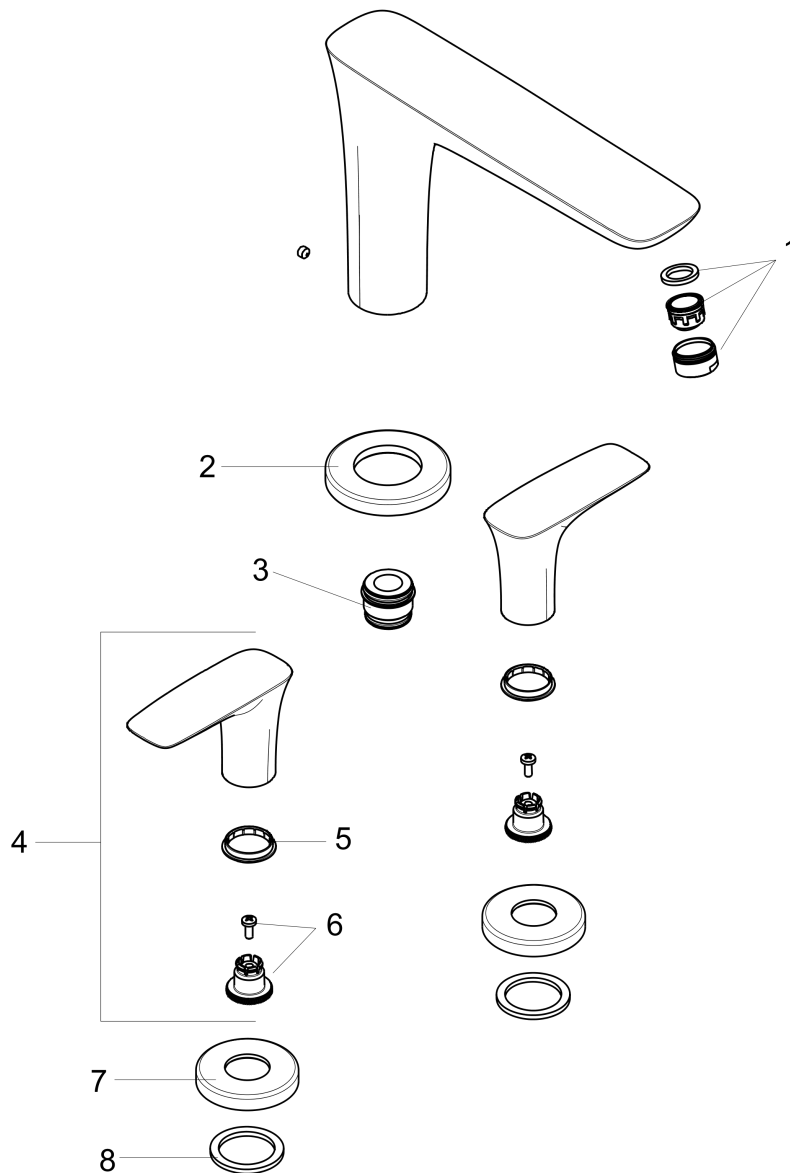

PuraVida

PuraVida 3-Hole Roman Tub Set Trim

Finishes : **chrome** Part no. : **15440001**

Description

Features

- Flow: 6.6 GPM
- 90° ceramic valves
- Solid brass

Required accessories

- Rough, 3-Hole Roman Tub Set (#06607USA)

Item details

List Price \$ 1,060.00

Compliance

Product image

Scale drawing

PuraVida

PuraVida 3-Hole Roman Tub Set Trim

Finishes : **chrome** Part no. : **15440001**

Exploded drawing

Year of production: >01/11

PuraVida

PuraVida 3-Hole Roman Tub Set Trim

Finishes : **chrome** Part no. : **15440001**

Spare parts list

Year of production: >01/11

Pos.	Description	Part no.	Price	PU
1	aerator swivelling M24x1 (30 l/min)	95565000	-	1
2	escutcheon Ø 70 mm	97779000	-	1
3	adapter for spout	88512000	-	1
4	handle	95818000	-	1
5	set of color-rings cold / hot water	95819000	-	1
6	handle fixing set	94184000	-	1
7	escutcheon	31098000	-	1
8	flat seal	98749000	-	1