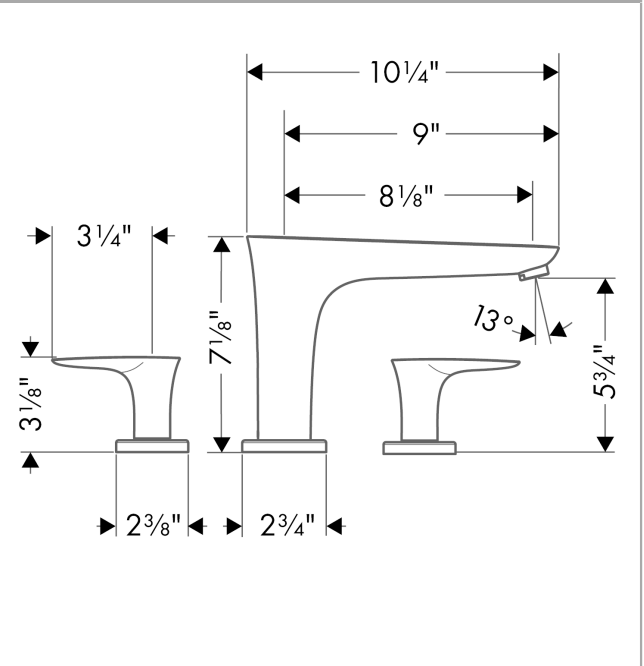

PuraVida

PuraVida 3-Hole Roman Tub Set Trim

Finishes : **chrome** Part no. : **15440001**

Description

Features

- Flow: 6.6 GPM
- 90° ceramic valves
- Solid brass

Required accessories

- Rough, 3-Hole Roman Tub Set (#06607USA)

Item details

List Price \$ 1,060.00

Compliance

Product image

Scale drawing

PuraVida

PuraVida 3-Hole Roman Tub Set Trim

Finishes : **chrome** Part no. : **15440001**

Exploded drawing

Year of production: >01/11

PuraVida

PuraVida 3-Hole Roman Tub Set Trim

Finishes : **chrome** Part no. : **15440001**

Spare parts list

Year of production: >01/11

Pos.	Description	Part no.	Price	PU
1	aerator swivelling M24x1 (30 l/min)	95565000	-	1
2	escutcheon Ø 70 mm	97779000	-	1
3	adapter for spout	88512000	-	1
4	handle	95818000	-	1
5	set of color-rings cold / hot water	95819000	-	1
6	handle fixing set	94184000	-	1
7	escutcheon	31098000	-	1
8	flat seal	98749000	-	1