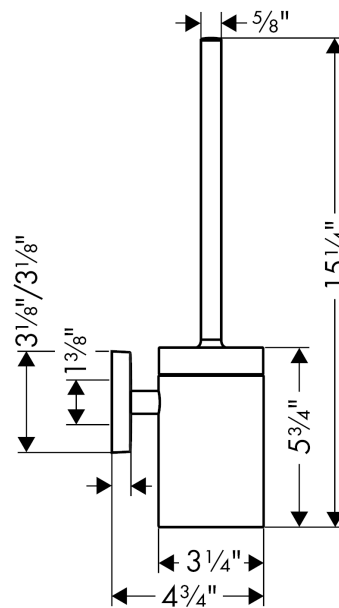

PuraVida

PuraVida Toilet Brush with Holder

Finishes : **chrome** Part no. : **41505000**

Description

Features

- Brush
- Wall-mounted

Item details

List Price \$ 210.00

Compliance

Product image

Scale drawing

PuraVida

PuraVida Toilet Brush with Holder

Finishes : **chrome** Part no. : **41505000**

Exploded drawing

Year of production: >07/09

PuraVida

PuraVida Toilet Brush with Holder

Finishes : **chrome** Part no. : **41505000**

Spare parts list

Year of production: >07/09

Pos.	Description	Part no.	Price	PU
1	O-ring 45x2,5	98432000	-	1
2	support element	98539000	-	1
3	mounting set	96179000	-	1
4	escutcheon	95374000	-	1
5	hollow set screw M4x4	98540000	-	1
6	ceramic cup on its own	98547000	-	1
7	stick with brush	95577000	-	1
8	WC-brush black	40068000	-	1