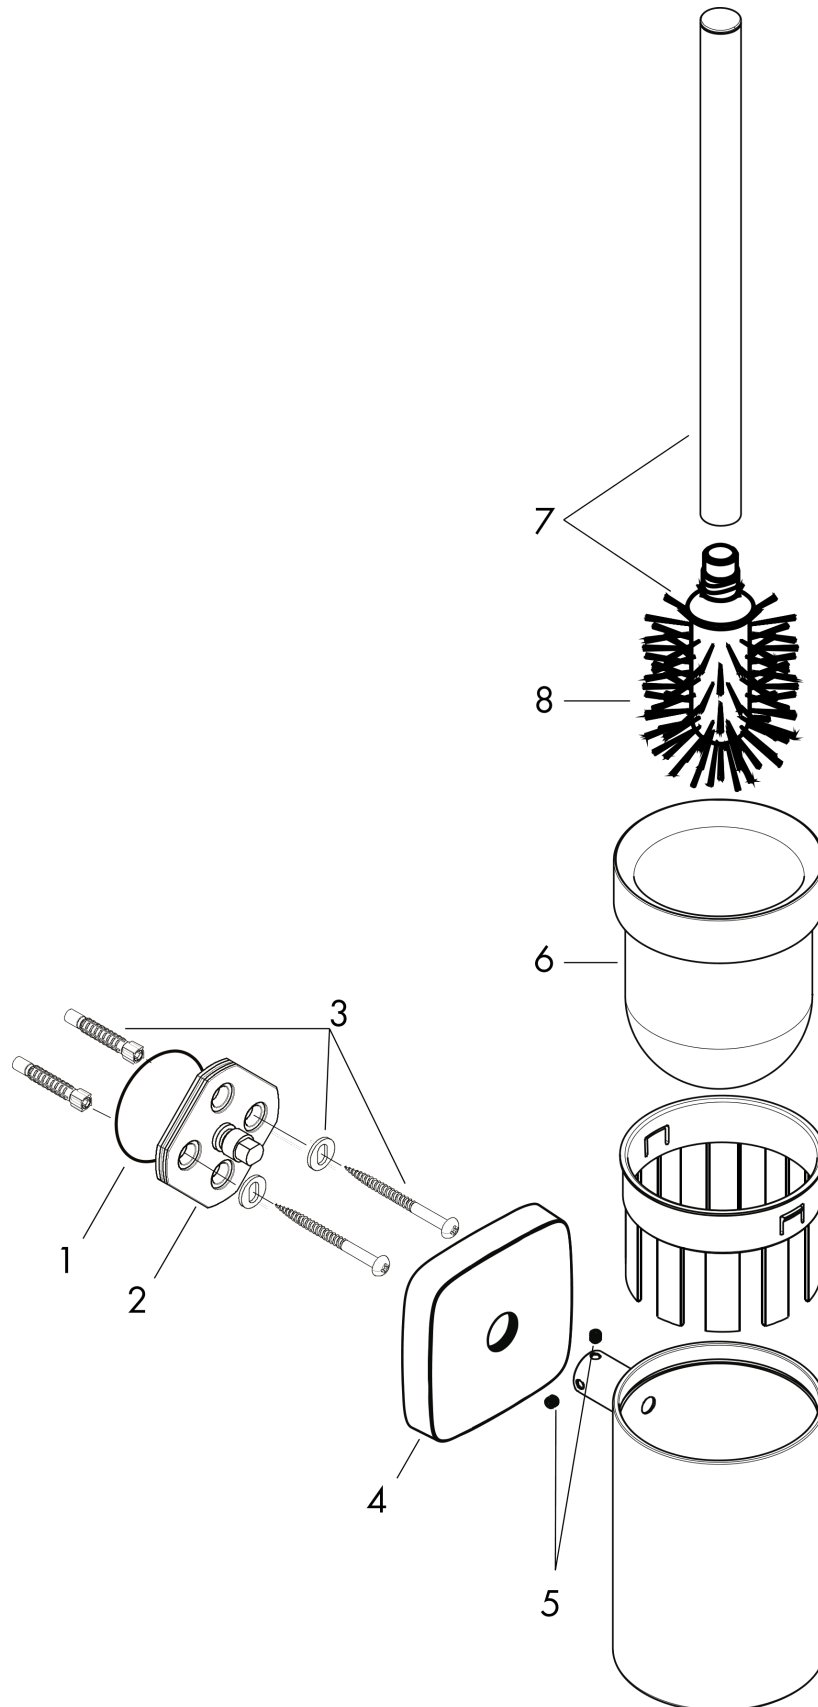

PuraVida

PuraVida Toilet Brush with Holder

Finishes : **chrome** Part no. : **41505000**

Description

Features

- Brush
- Wall-mounted

Item details

List Price \$ 210.00

Compliance

Product image

Scale drawing

PuraVida

PuraVida Toilet Brush with Holder

Finishes : **chrome** Part no. : **41505000**

Exploded drawing

Year of production: >07/09

PuraVida

PuraVida Toilet Brush with Holder

Finishes : **chrome** Part no. : **41505000**

Spare parts list

Year of production: >07/09

Pos.	Description	Part no.	Price	PU
1	O-ring 45x2,5	98432000	-	1
2	support element	98539000	-	1
3	mounting set	96179000	-	1
4	escutcheon	95374000	-	1
5	hollow set screw M4x4	98540000	-	1
6	ceramic cup on its own	98547000	-	1
7	stick with brush	95577000	-	1
8	WC-brush black	40068000	-	1