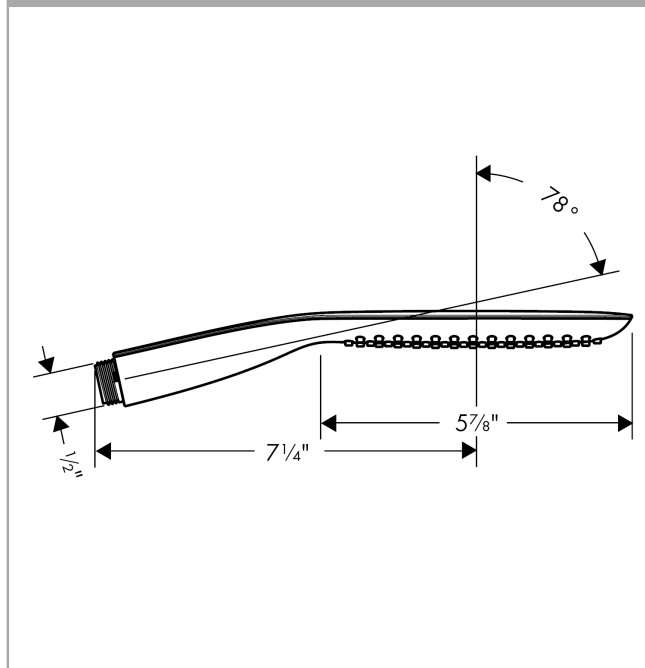

PuraVida
PuraVida 120 1-Jet Handshower
Finishes : **chrome** Part no. : **28558001**

Description

Features

- 67 no-clog spray channels
- Spray modes: Rain
- Flow: 2.5 GPM

Item details

List Price \$ 150.00

Technology

Compliance

Product image

Scale drawing

PuraVida

PuraVida 120 1-Jet Handshower

Finishes : **chrome** Part no. : **28558001**

Exploded drawing

Year of production: >10/09

PuraVida**PuraVida 120 1-Jet Handshower**Finishes : **chrome** Part no. : **28558001****Spare parts list**

Year of production: >10/09

Pos.	Description	Part no.	Price	PU
1	filter packing	94246000	-	1