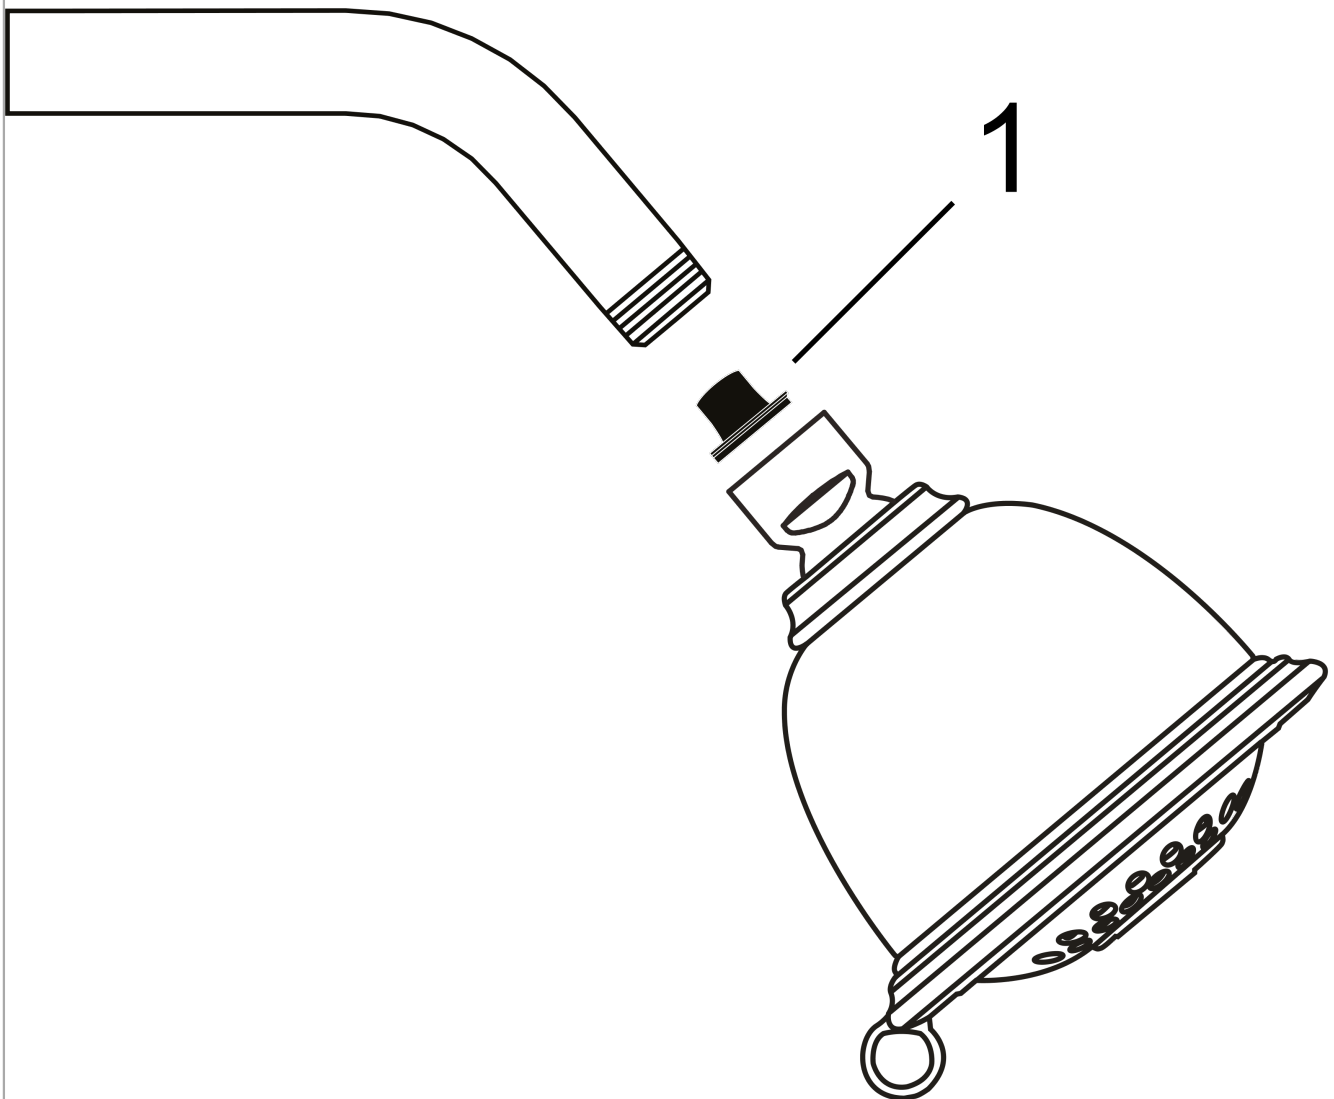

#### Product image

#### Scale drawing

**Croma**  
**Croma C 75 2-Jet Showerhead**  
Finishes : **chrome**    Part no. : **06126000**

## Exploded drawing

Year of production: >07/04

**Croma**  
**Croma C 75 2-Jet Showerhead**  
Finishes : **chrome**    Part no. : **06126000**