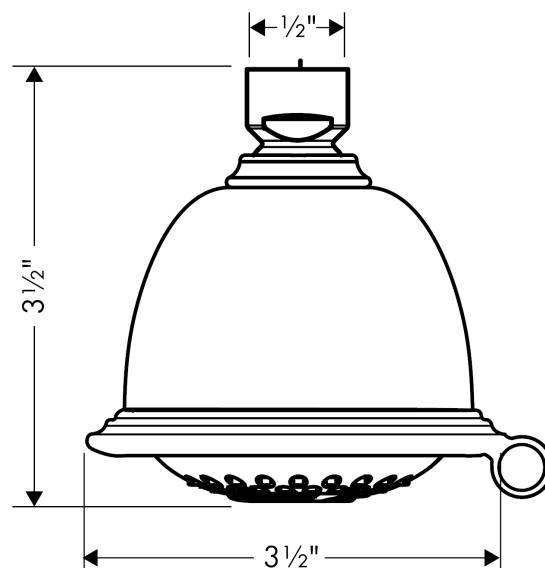

#### Scale drawing

**Croma**  
**Croma C 75 2-Jet Showerhead**  
Finishes : **chrome**    Part no. : **06126000**

## Exploded drawing

Year of production: >07/04

**Croma**  
**Croma C 75 2-Jet Showerhead**  
Finishes : **chrome**    Part no. : **06126000**