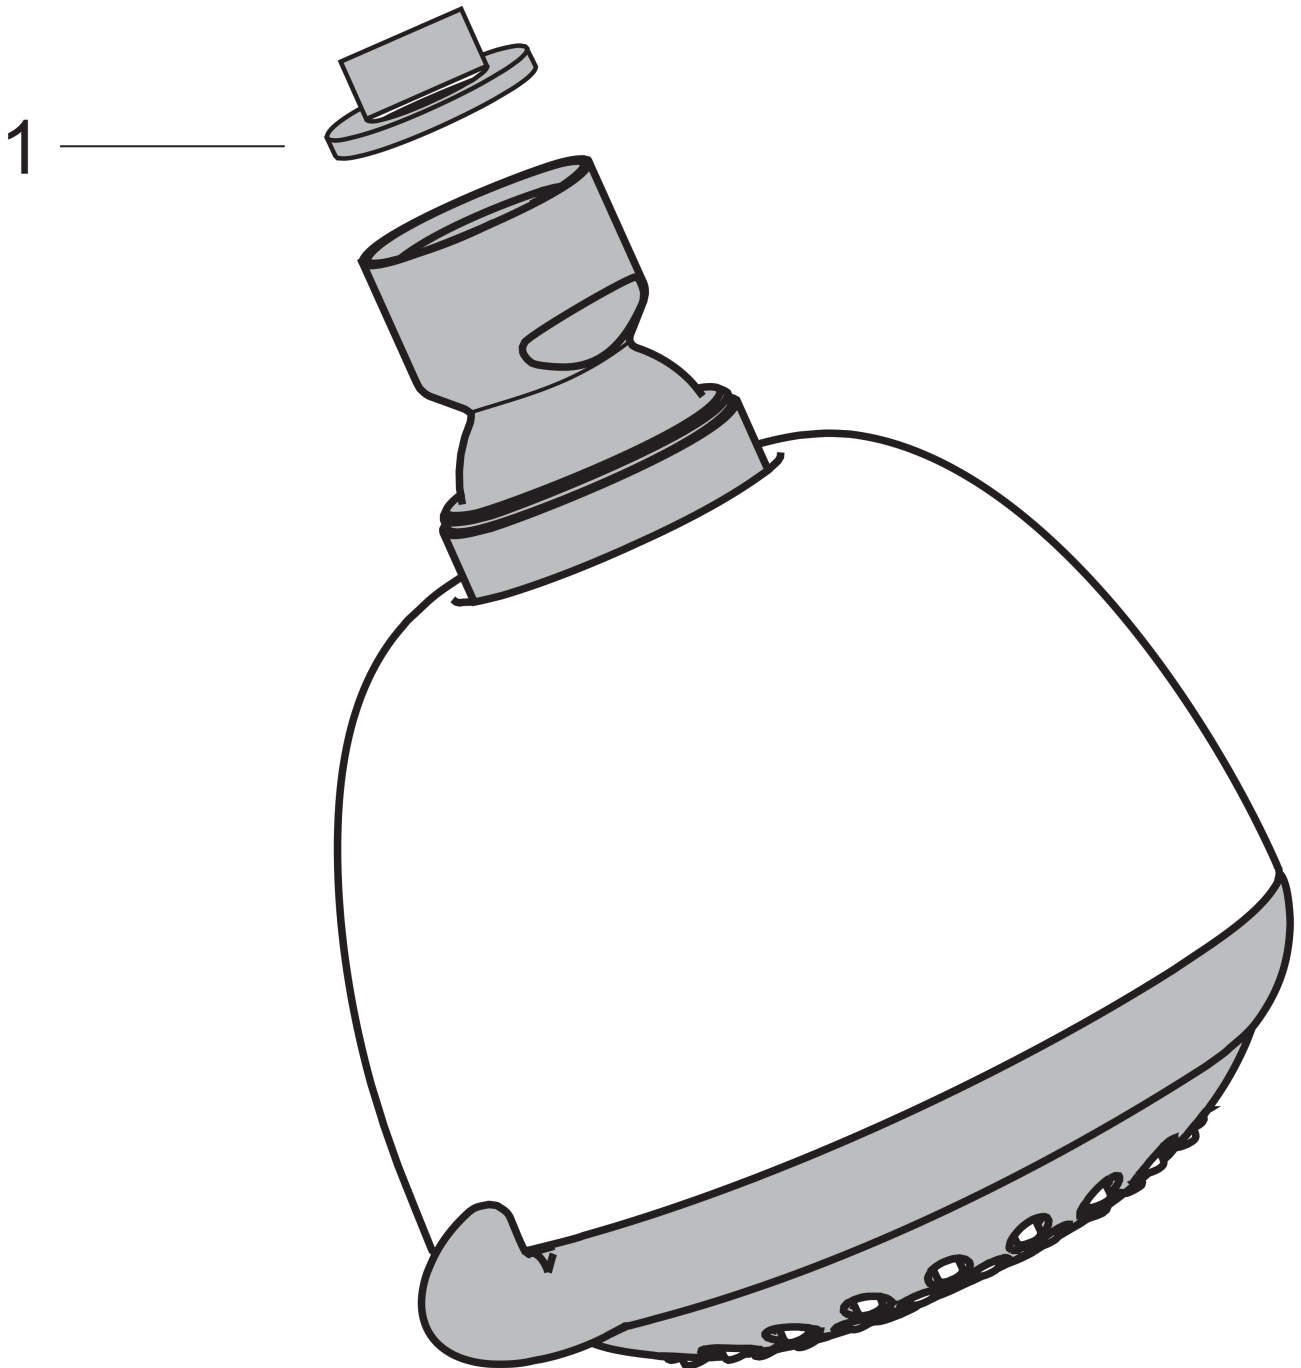

Croma

Croma E 75 3-Jet Showerhead

Finishes : **chrome** Part no. : **28443001**

Description

Features

- 40 no-clog spray channels
- Spray modes: Full, Pulsating Massage, Intense Turbo
- Flow: 2.5 GPM

Item details

List Price \$ 90.00

Technology

Compliance

Product image

Scale drawing

Croma
Croma E 75 3-Jet Showerhead
Finishes : **chrome** Part no. : **28443001**

Exploded drawing

Year of production: >12/80

Croma

Croma E 75 3-Jet Showerhead

Finishes : **chrome** Part no. : **28443001**

Spare parts list

Year of production: >12/80

Pos.	Description	Part no.	Price	PU
1	filter packing	96477000	-	1