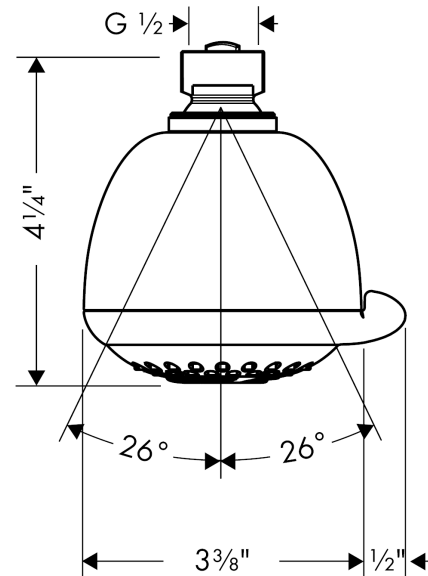

Croma

Croma E 75 3-Jet Showerhead

Finishes : **chrome** Part no. : **28443001**

Description

Features

- 40 no-clog spray channels
- Spray modes: Full, Pulsating Massage, Intense Turbo
- Flow: 2.5 GPM

Item details

List Price \$ 90.00

Technology

Compliance

Product image

Scale drawing

Croma
Croma E 75 3-Jet Showerhead
Finishes : **chrome** Part no. : **28443001**

Exploded drawing

Year of production: >12/80

Croma

Croma E 75 3-Jet Showerhead

Finishes : **chrome** Part no. : **28443001**

Spare parts list

Year of production: >12/80

Pos.	Description	Part no.	Price	PU
1	filter packing	96477000	-	1