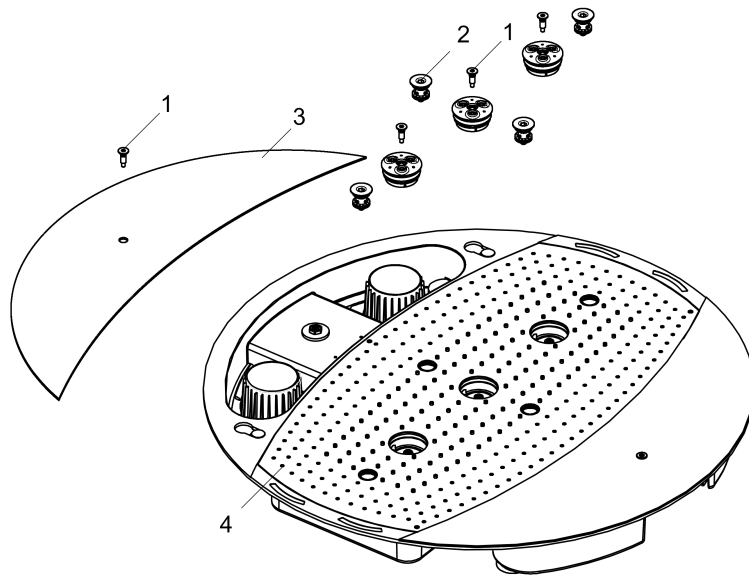

Raindance

Raindance Imperial 600 AIR Showerhead Trim

Finishes : **chrome** Part no. : **28403001**

Description

Features

- 358 no-clog spray channels
- Spray modes: RainAir, RainAir
- Flow: 2.5 GPM
- Requires 3 supply lines
- Fully-finished matching spray face

Comprised of

- Rough, Quattro Green 3-Way Diverter (no shared function), 3/4" (#15936USA)

Required accessories

- Raindance Imperial 600 AIR Basic Set (#28412USA)

Item details

List Price \$ 6,400.00

Technology

Design awards

Compliance

Product image

Scale drawing

Raindance
Raindance Imperial 600 AIR Showerhead Trim
Finishes : **chrome** Part no. : **28403001**

Exploded drawing

Year of production: >01/07

Raindance

Raindance Imperial 600 AIR Showerhead Trim

Finishes : **chrome** Part no. : **28403001**

Spare parts list

Year of production: >01/07

| Pos. | Description | Part no. | Price | PU |
|------|-------------|----------|-------|----|
| 1 | screw | 97723000 | - | 1 |
| 2 | air jet | 97725000 | - | 1 |
| 3 | sidecover | 97728000 | - | 1 |
| 4 | cover | 97726000 | - | 1 |