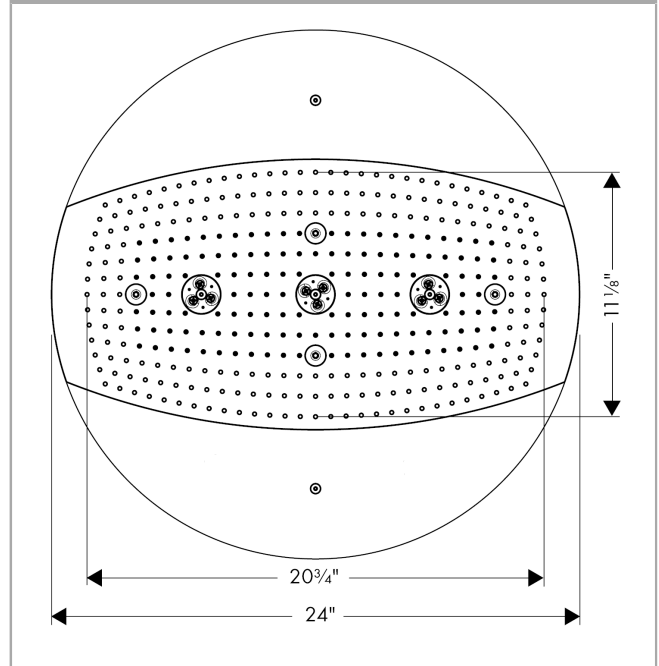

Raindance

Raindance Imperial 600 AIR Showerhead Trim

Finishes : **chrome** Part no. : **28403001**

Description

Features

- 358 no-clog spray channels
- Spray modes: RainAir, RainAir
- Flow: 2.5 GPM
- Requires 3 supply lines
- Fully-finished matching spray face

Design awards

Compliance

Product image

Scale drawing

Raindance
Raindance Imperial 600 AIR Showerhead Trim
Finishes : **chrome** Part no. : **28403001**

Exploded drawing

Year of production: >01/07

Raindance

Raindance Imperial 600 AIR Showerhead Trim

Finishes : **chrome** Part no. : **28403001**

Spare parts list

Year of production: >01/07

| Pos. | Description | Part no. | Price | PU |
|------|-------------|----------|-------|----|
| 1 | screw | 97723000 | - | 1 |
| 2 | air jet | 97725000 | - | 1 |
| 3 | sidecover | 97728000 | - | 1 |
| 4 | cover | 97726000 | - | 1 |