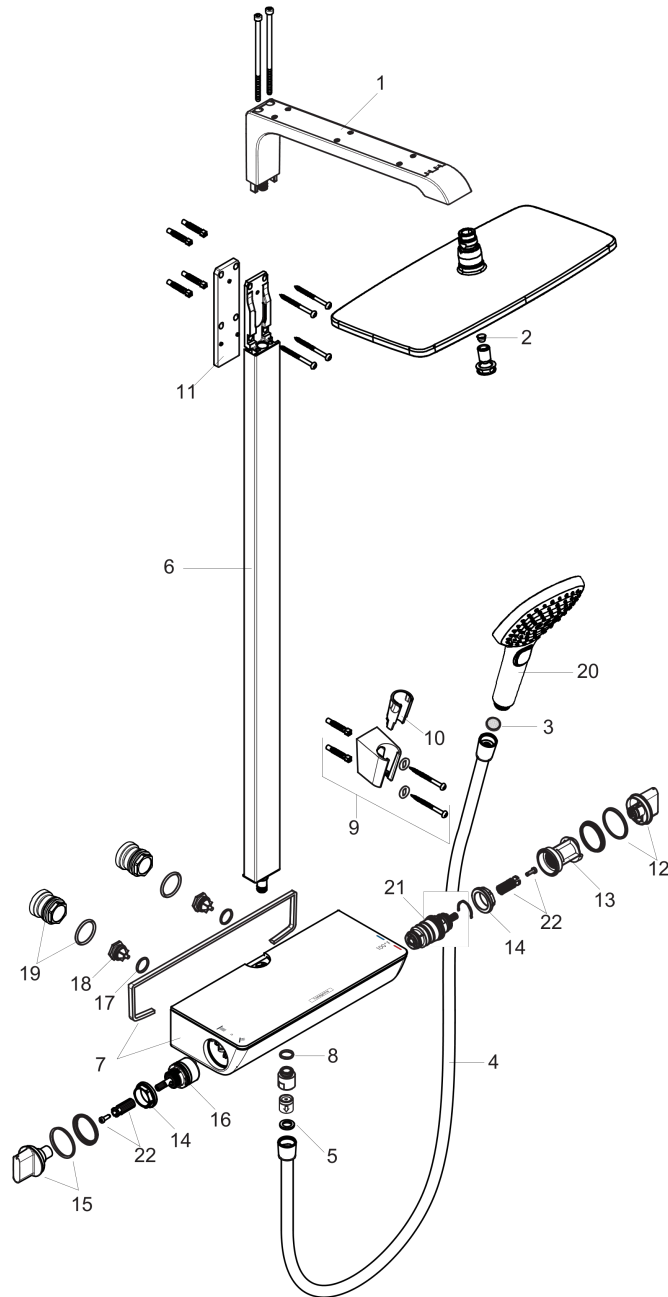

Raindance Select
Raindance Select E 360 Showerpipe
Finishes : **chrome** Part no. : **27112001**

Exploded drawing

Year of production: >04/14

Raindance Select
Raindance Select E 360 Showerpipe
 Finishes : **chrome** Part no. : **27112001**

Spare parts list

Year of production: >04/14

Pos.	Description	Part no.	Price	PU
1	shower arm	92267000	-	1
2	filter	97735000	-	1
3	filter packing	94246000	-	1
4	shower hose Isiflex'B 1,60 m	28276000	-	1
5	seal	98058000	-	1
6	pipe with cover (850 mm)	92265000	-	1
7	escutcheon	98478001	-	1
8	O-ring 14x2	98129000	-	1
9	shower holder	28331000	-	1
10	guide	98918000	-	1
11	tile-matching-disk	95960000	-	1
12	handle for thermostat	95770000	-	1
13	safety set	95771000	-	1
14	nut	98913000	-	1
15	handle	95957000	-	1
16	shut off unit with selector	98283000	-	1
17	O-ring 17x2	98199000	-	1
18	non return valve with filter	95773000	-	1
19	set of S-unions	95772001	-	1
20	-	26521001	-	1
21	thermostat cartridge	98282001	-	1
22	handle fixing set	92130000	-	1