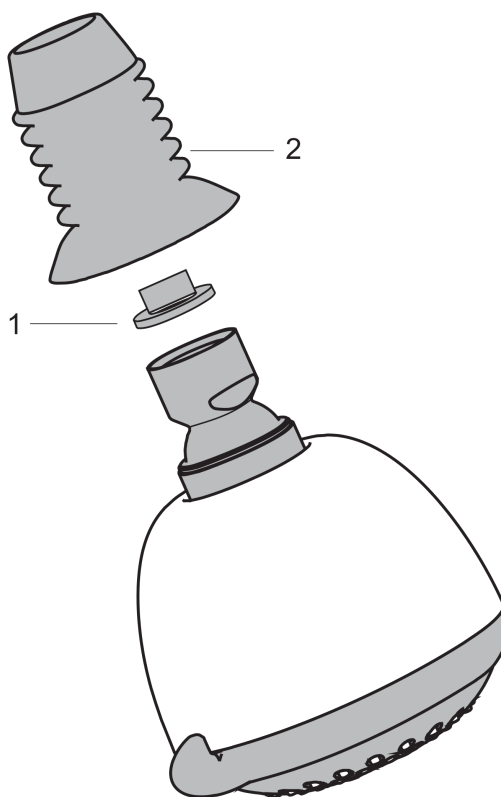

Croma
Croma E 75 Green 3-Jet Showerhead, 2.0 GPM
 Finishes : **chrome** Part no. : **04335000**

Description

Features

- 40 no-clog spray channels
- Spray modes: Full, Pulsating Massage, Intense Turbo
- Flow: 2.0 GPM
- EcoAir Technology

Item details

List Price \$ 90.00

Technology

Compliance

Product image

Scale drawing

Croma
Croma E 75 Green 3-Jet Showerhead, 2.0 GPM
Finishes : **chrome** Part no. : **04335000**

Exploded drawing

Year of production: >06/10

Croma**Croma E 75 Green 3-Jet Showerhead, 2.0 GPM**Finishes : **chrome** Part no. : **04335000****Spare parts list**

Year of production: >06/10

Pos.	Description	Part no.	Price	PU
1	filter packing	96477000	-	1
2	rubber boot	96425000	-	1