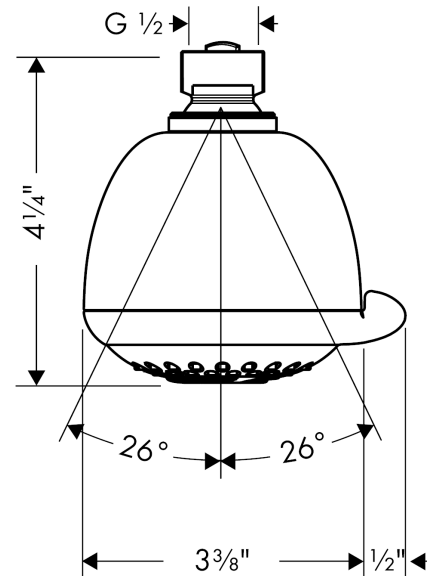

Croma
Croma E 75 Green 3-Jet Showerhead, 2.0 GPM
 Finishes : **chrome** Part no. : **04335000**

Description

Features

- 40 no-clog spray channels
- Spray modes: Full, Pulsating Massage, Intense Turbo
- Flow: 2.0 GPM
- EcoAir Technology

Item details

List Price \$ 90.00

Technology

Compliance

Product image

Scale drawing

Croma
Croma E 75 Green 3-Jet Showerhead, 2.0 GPM
Finishes : **chrome** Part no. : **04335000**

Exploded drawing

Year of production: >06/10

Croma**Croma E 75 Green 3-Jet Showerhead, 2.0 GPM**Finishes : **chrome** Part no. : **04335000****Spare parts list**

Year of production: >06/10

Pos.	Description	Part no.	Price	PU
1	filter packing	96477000	-	1
2	rubber boot	96425000	-	1