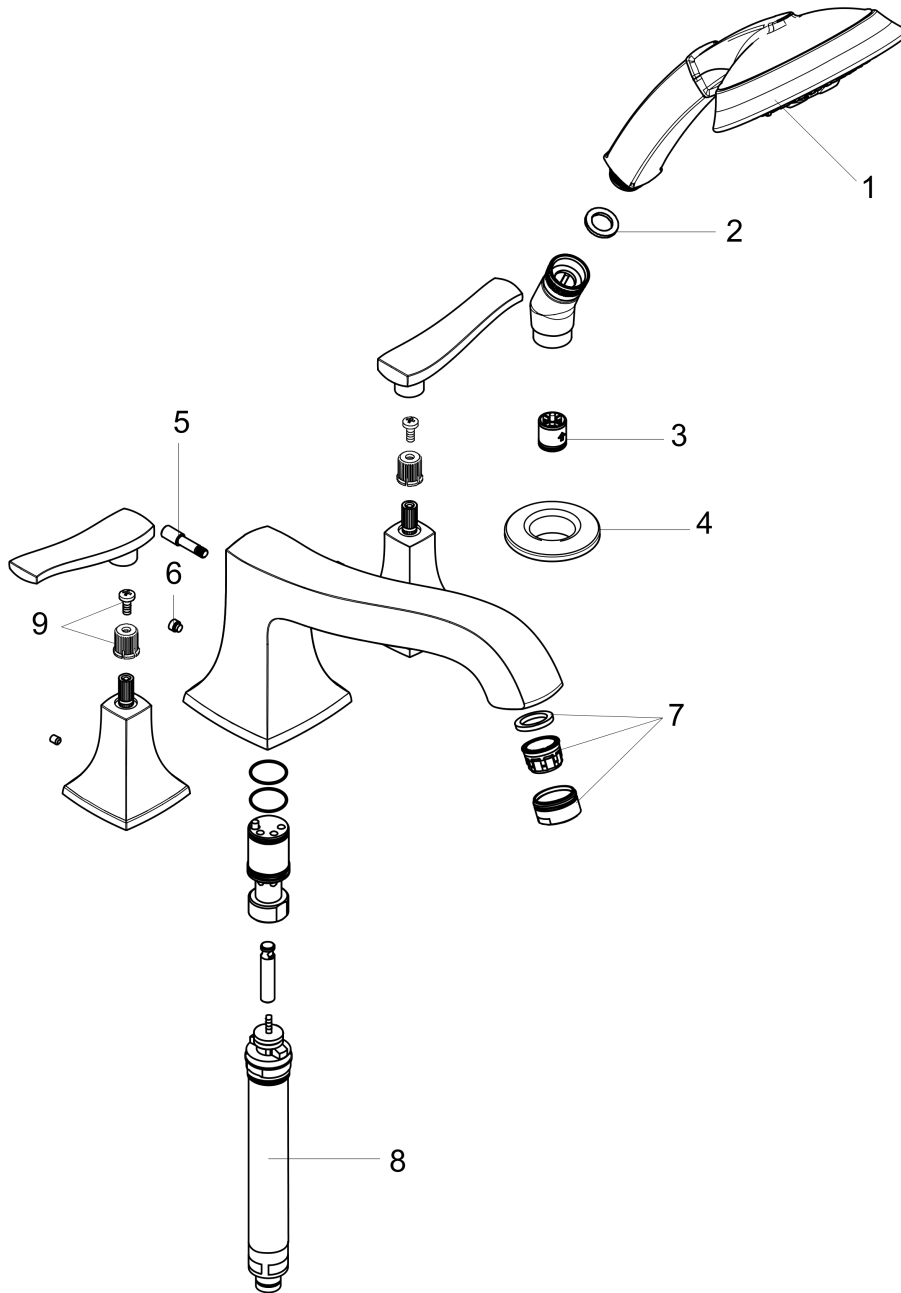

##### Features

- Flow: 5.0 GPM
- 90° ceramic valves
- Solid brass
- Diverter for handshower

#### Product image

#### Scale drawing

**Metris C**  
**Metris C 4-Hole Roman Tub Set Trim**  
Finishes : **chrome**    Part no. : **31314001**

## Exploded drawing

Year of production: >10/09

**Metris C**

**Metris C 4-Hole Roman Tub Set Trim**

Finishes : **chrome**    Part no. : **31314001**

**Spare parts list**

Year of production: >10/09

Pos.	Description	Part no.	Price	PU
1	handshower	28548001	-	1
2	filter packing	94246000	-	1
3	set of non return valves DW 15	94074000	-	1
4	escutcheon Ø 52 mm	97159000	-	1
5	diverter knob	98607000	-	1
6	hollow set screw M6x6	97660000	-	1
7	aerator M24x1 (25 l/min)	13914000	-	1
8	selector assy	96775000	-	1
9	handle fixing set	98932000	-	1
a	shower holder	28071000	-	1
b	base body	06646000	-	1