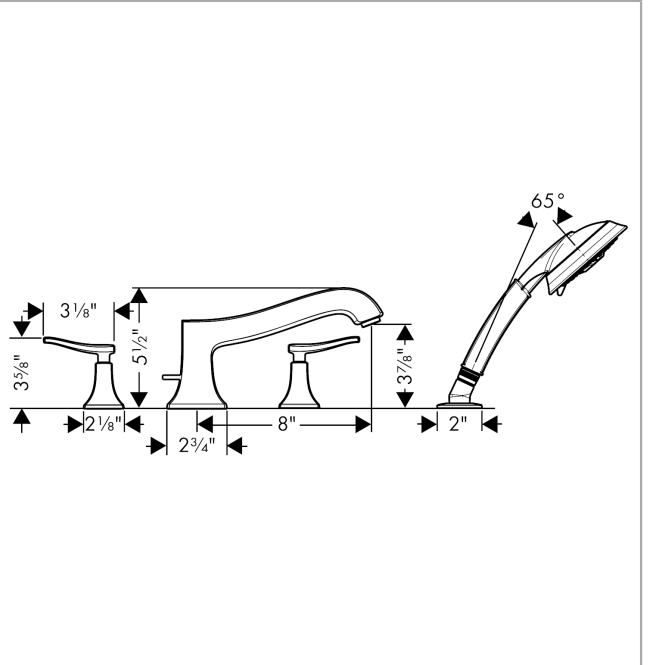

Scale drawing