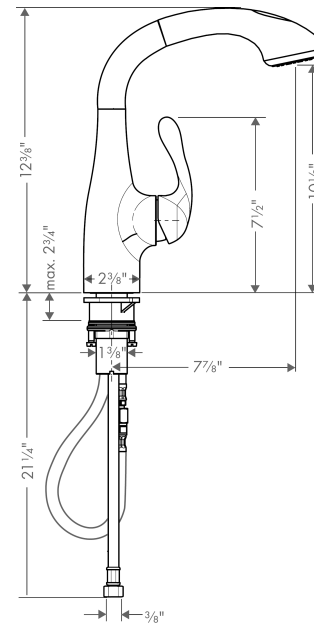

Scale drawing