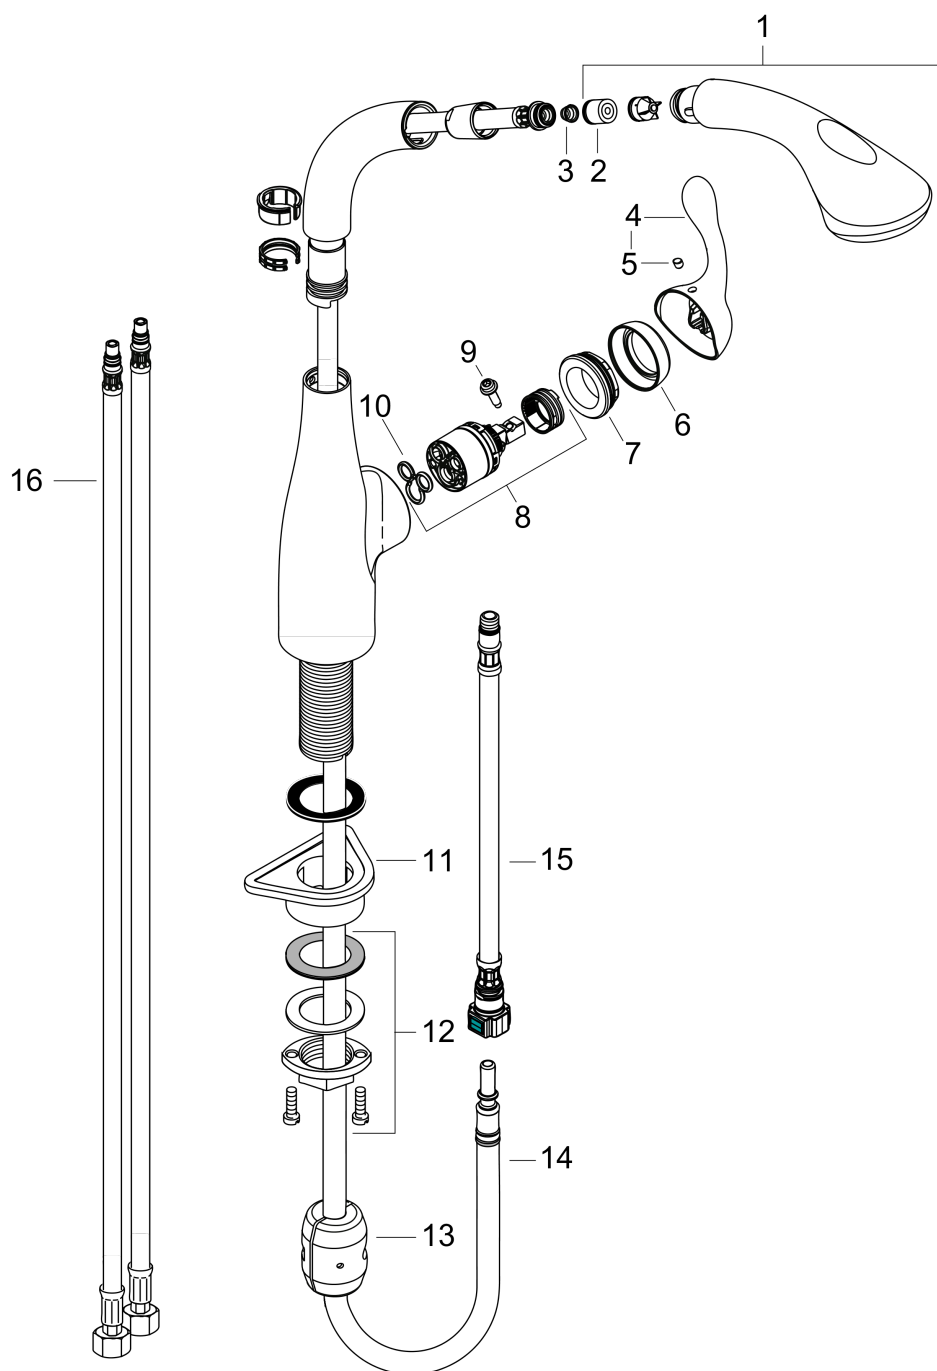

### Features

- Swivel range 150°
- Full and needle spray
- Toggle spray diverter
- MagFit magnetic sprayhead docking
- Flow: 1.75 GPM
- Ceramic cartridge
- 3/8" hoses

## Scale drawing

**Allegro E**  
**Allegro E Prep 2-Spray Kitchen Faucet, Pull-Out**  
Finishes : **chrome**    Part no. : **04067000**

## Exploded drawing

Year of production: >08/08

**Allegro E**  
**Allegro E Prep 2-Spray Kitchen Faucet, Pull-Out**  
 Finishes : **chrome** Part no. : **04067000**

## Spare parts list

Year of production: >08/08

Pos.	Description	Part no.	Price	PU
1	handspray	98598001	-	1
2	non return valve	95340000	-	1
3	filter	97735000	-	1
4	handle	98597001	-	1
5	screw cover	88655000	-	1
6	flange	96468000	-	1
7	nut	96461000	-	1
8	cartridge, assy	92730000	-	1
9	locking screw for handle	95140000	-	1
10	seal	95008000	-	1
11	support	97523000	-	1
12	fixing set (Ø 34)	95049000	-	1
13	weight	92500000	-	1
14	hose 1,50 m	88624000	-	1
15	connection hose 600 mm M10x1	95561000	-	1
16	connection hose 35½" M8x0,75 3/8"	96316001	-	1
a	set of non return valves DW 15	97350000	-	1
b	insert for spout	92759000	-	1