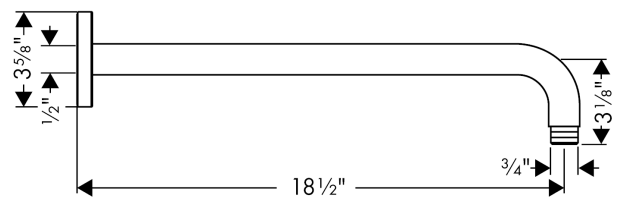

Raindance

Showerarm (Must be used with Raindance Royale S # 28420001)

Finishes : **chrome** Part no. : **27410001**

Description

Features

- Escutcheon, mounting plate

Required accessories

- Raindance Royale S 350 AIR 1-Jet Showerhead (#28420USA)

Item details

List Price \$ 540.00

Compliance

Product image

Scale drawing

Raindance

Showerarm (Must be used with Raindance Royale S # 28420001)

Finishes : **chrome** Part no. : **27410001**

Exploded drawing

Year of production: >10/05

Raindance

Showerarm (Must be used with Raindance Royale S # 28420001)

Finishes : **chrome** Part no. : **27410001**

Spare parts list

Year of production: >10/05

Pos.	Description	Part no.	Price	PU
1	mounting set	40916000	-	1
2	escutcheon	98589000	-	1