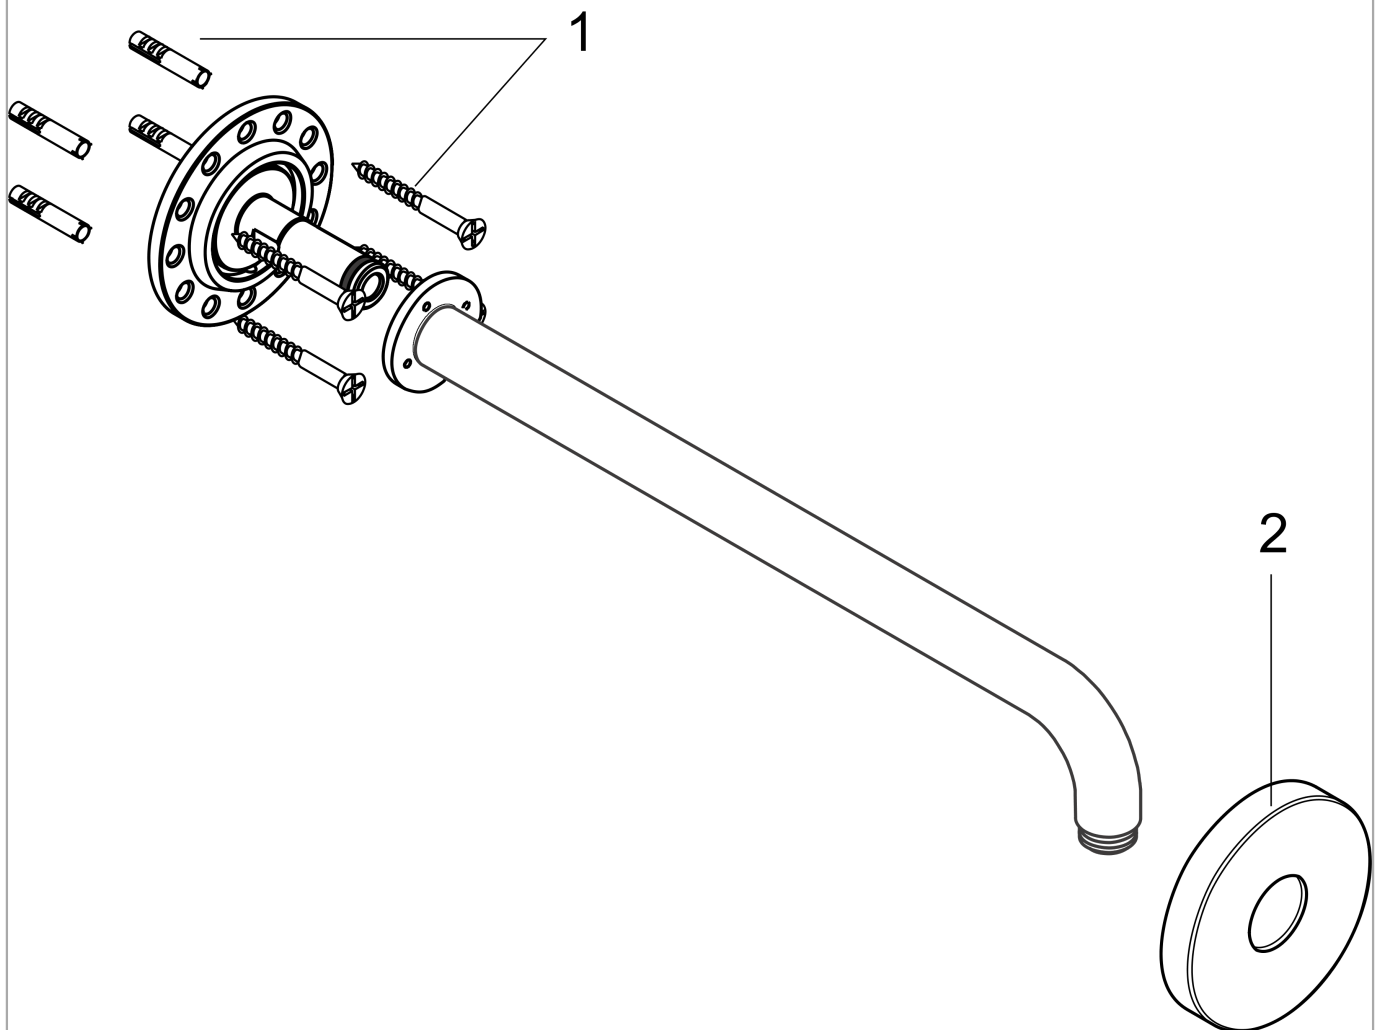

Raindance

Showerarm (Must be used with Raindance Royale S # 28420001)

Finishes : **chrome** Part no. : **27410001**

Description

Features

- Escutcheon, mounting plate

Required accessories

- Raindance Royale S 350 AIR 1-Jet Showerhead (#28420USA)

Item details

List Price \$ 540.00

Compliance

Product image

Scale drawing

Raindance

Showerarm (Must be used with Raindance Royale S # 28420001)

Finishes : **chrome** Part no. : **27410001**

Exploded drawing

Year of production: >10/05

Raindance

Showerarm (Must be used with Raindance Royale S # 28420001)

Finishes : **chrome** Part no. : **27410001**

Spare parts list

Year of production: >10/05

Pos.	Description	Part no.	Price	PU
1	mounting set	40916000	-	1
2	escutcheon	98589000	-	1