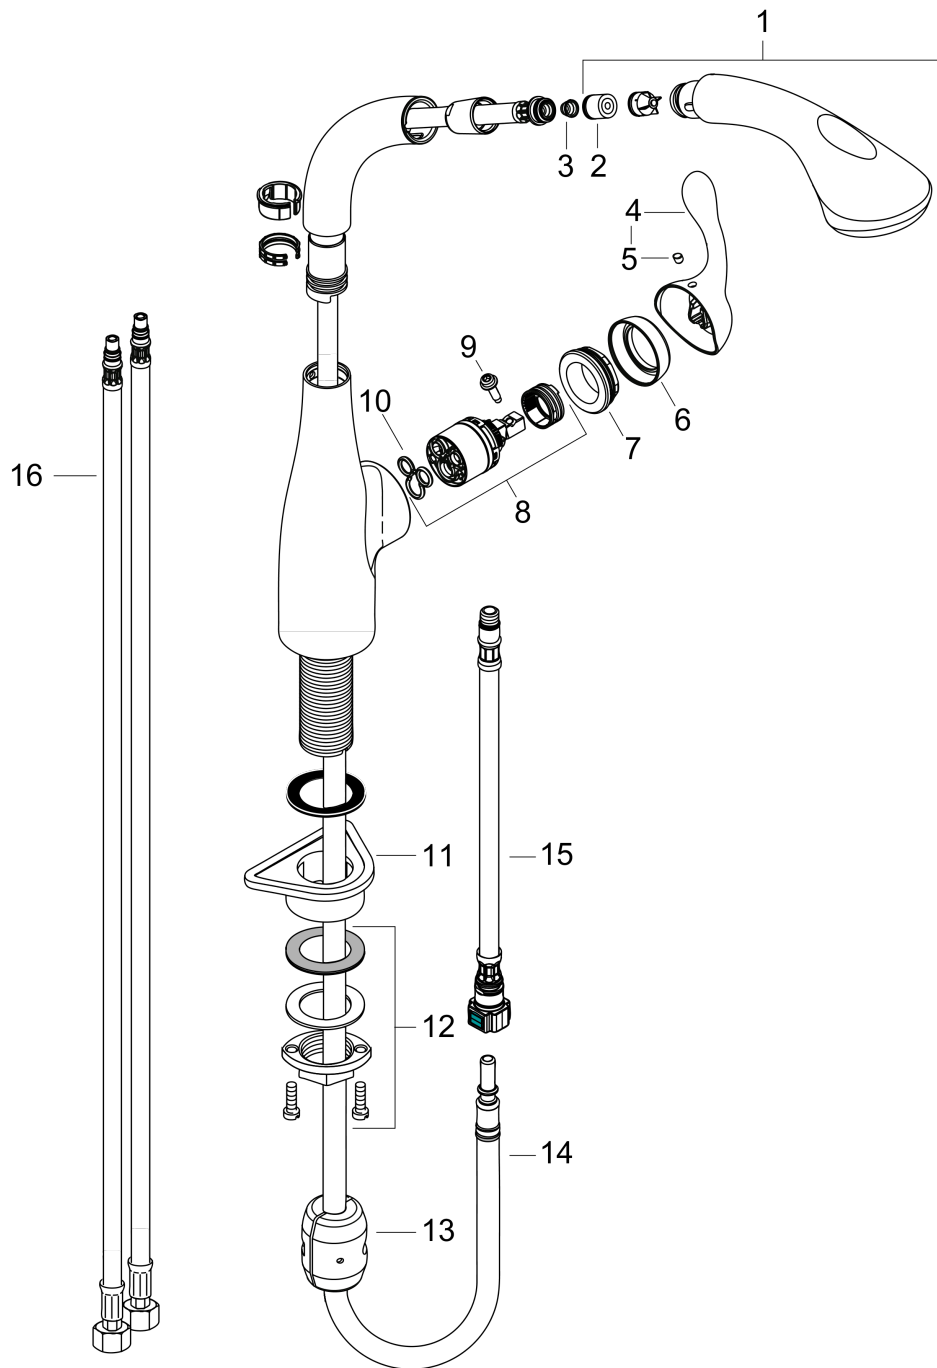

Allegro E
Allegro E 2-Spray SemiArc Kitchen Faucet, Pull-Out
Finishes : **chrome** Part no. : **06461000**

Exploded drawing

Year of production: >01/07

Allegro E
Allegro E 2-Spray SemiArc Kitchen Faucet, Pull-Out
 Finishes : **chrome** Part no. : **06461000**

Spare parts list

Year of production: >01/07

Pos.	Description	Part no.	Price	PU
1	handspray	98598001	-	1
2	non return valve	95340000	-	1
3	filter	97735000	-	1
4	handle	98597001	-	1
5	screw cover	88655000	-	1
6	flange	96468000	-	1
7	nut	96461000	-	1
8	cartridge, assy	92730000	-	1
9	locking screw for handle	95140000	-	1
10	seal	95008000	-	1
11	support	97523000	-	1
12	fixing set (Ø 34)	95049000	-	1
13	weight	92500000	-	1
14	hose 1,50 m	88624000	-	1
15	connection hose 600 mm M10x1	95561000	-	1
16	connection hose 35½" M8x0,75 3/8"	96316001	-	1