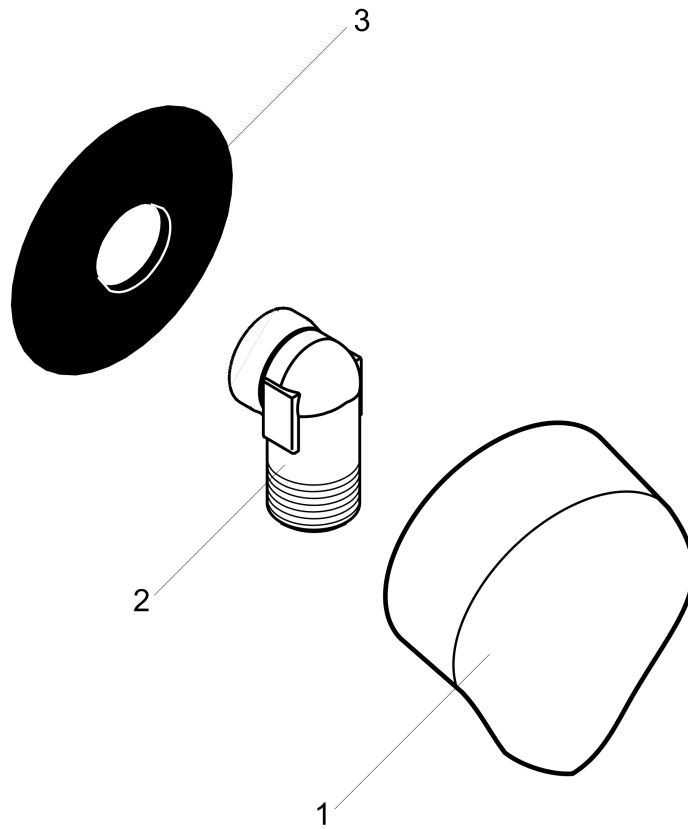

Wall Outlet

Finishes : **chrome** Part no. : **27454002**

Exploded drawing

Year of production: >12/87

Wall OutletFinishes : **chrome** Part no. : **27454002****Spare parts list**

Year of production: >12/87

Pos.	Description	Part no.	Price	PU
1	cover	97454000	-	1
2	hose connection angel	88539000	-	1
3	support element	98557000	-	1