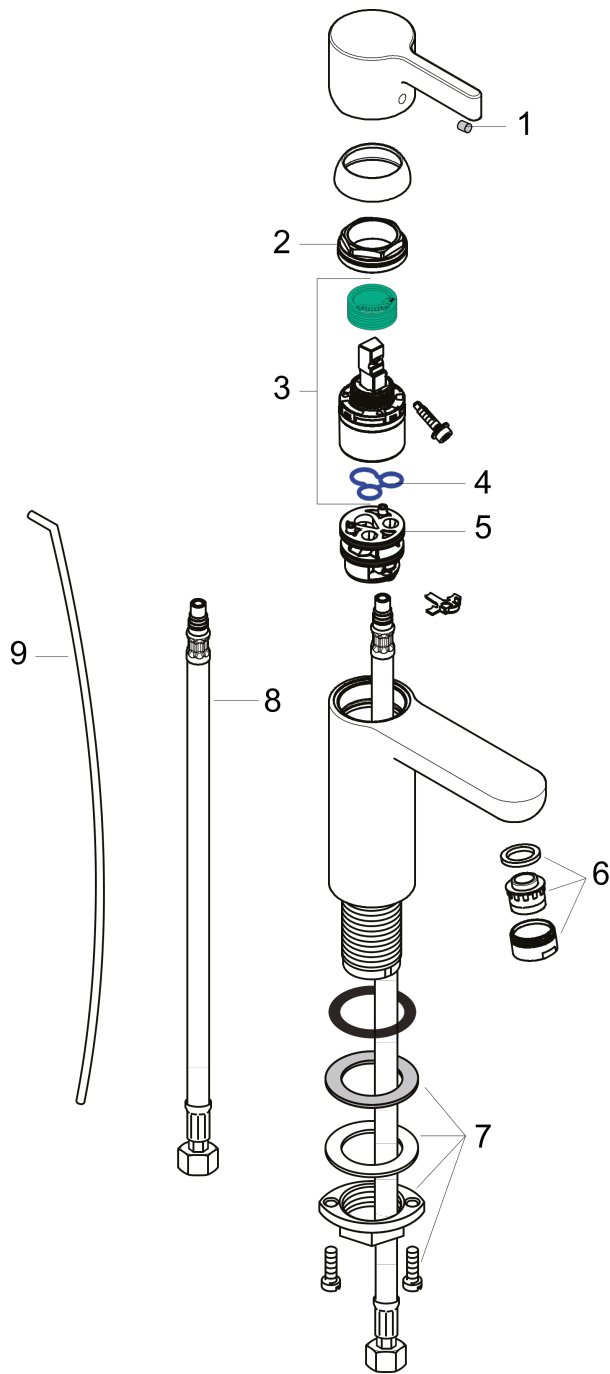

Metris S

Metris S Single-Hole Faucet, Tall

Finishes : **chrome** Part no. : **31020001**

Description

Features

- Solid brass
- Aerated spray
- Flow: 1.2 GPM
- Ceramic cartridge
- Includes pop-up assembly

Optional accessories

- Base Plate for Contemporary Single-Hole Faucets, 6" (#06490USA)

Item details

List Price

\$ 490.00

Technology

Compliance

Product image

Scale drawing

Metris S
Metris S Single-Hole Faucet, Tall
Finishes : **chrome** Part no. : **31020001**

Exploded drawing

Year of production: >11/06

Metris S

Metris S Single-Hole Faucet, Tall

Finishes : **chrome** Part no. : **31020001**

Spare parts list

Year of production: >11/06

Pos.	Description	Part no.	Price	PU
1	screw cover	96338000	-	1
2	nut	97209000	-	1
3	cartridge, assy	92730000	-	1
4	seal	95008000	-	1
5	O-Ring 30x2	98186000	-	1
6	aerator M24x1 (5 l/min)	88744000	-	1
7	fixing set (Ø 32)	13961000	-	1
8	connection hose 35½" M8x0,75 3/8"	96316001	-	1
9	pull rod	96657000	-	1
a	handle	31093000	-	1
b	flange	97406000	-	1
c	pop up waste	88509000	-	1
d	fixation extension 35 mm	13898000	-	1