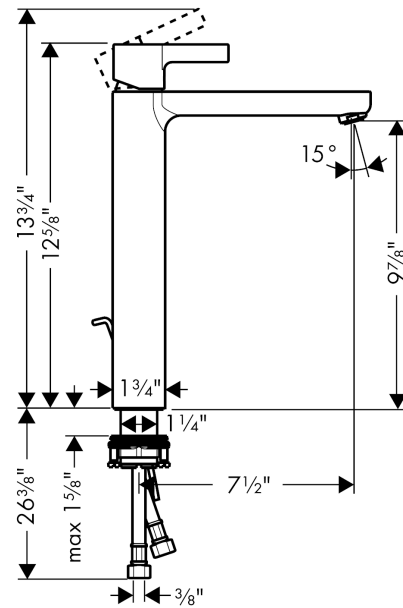

Metris S

Metris S Single-Hole Faucet, Tall

Finishes : **chrome** Part no. : **31020001**

Description

Features

- Solid brass
- Aerated spray
- Flow: 1.2 GPM
- Ceramic cartridge
- Includes pop-up assembly

Optional accessories

- Base Plate for Contemporary Single-Hole Faucets, 6" (#06490USA)

Item details

List Price

\$ 490.00

Technology

Compliance

Product image

Scale drawing

Metris S
Metris S Single-Hole Faucet, Tall
Finishes : **chrome** Part no. : **31020001**

Exploded drawing

Year of production: >11/06

Metris S

Metris S Single-Hole Faucet, Tall

Finishes : **chrome** Part no. : **31020001**

Spare parts list

Year of production: >11/06

Pos.	Description	Part no.	Price	PU
1	screw cover	96338000	-	1
2	nut	97209000	-	1
3	cartridge, assy	92730000	-	1
4	seal	95008000	-	1
5	O-Ring 30x2	98186000	-	1
6	aerator M24x1 (5 l/min)	88744000	-	1
7	fixing set (Ø 32)	13961000	-	1
8	connection hose 35½" M8x0,75 3/8"	96316001	-	1
9	pull rod	96657000	-	1
a	handle	31093000	-	1
b	flange	97406000	-	1
c	pop up waste	88509000	-	1
d	fixation extension 35 mm	13898000	-	1