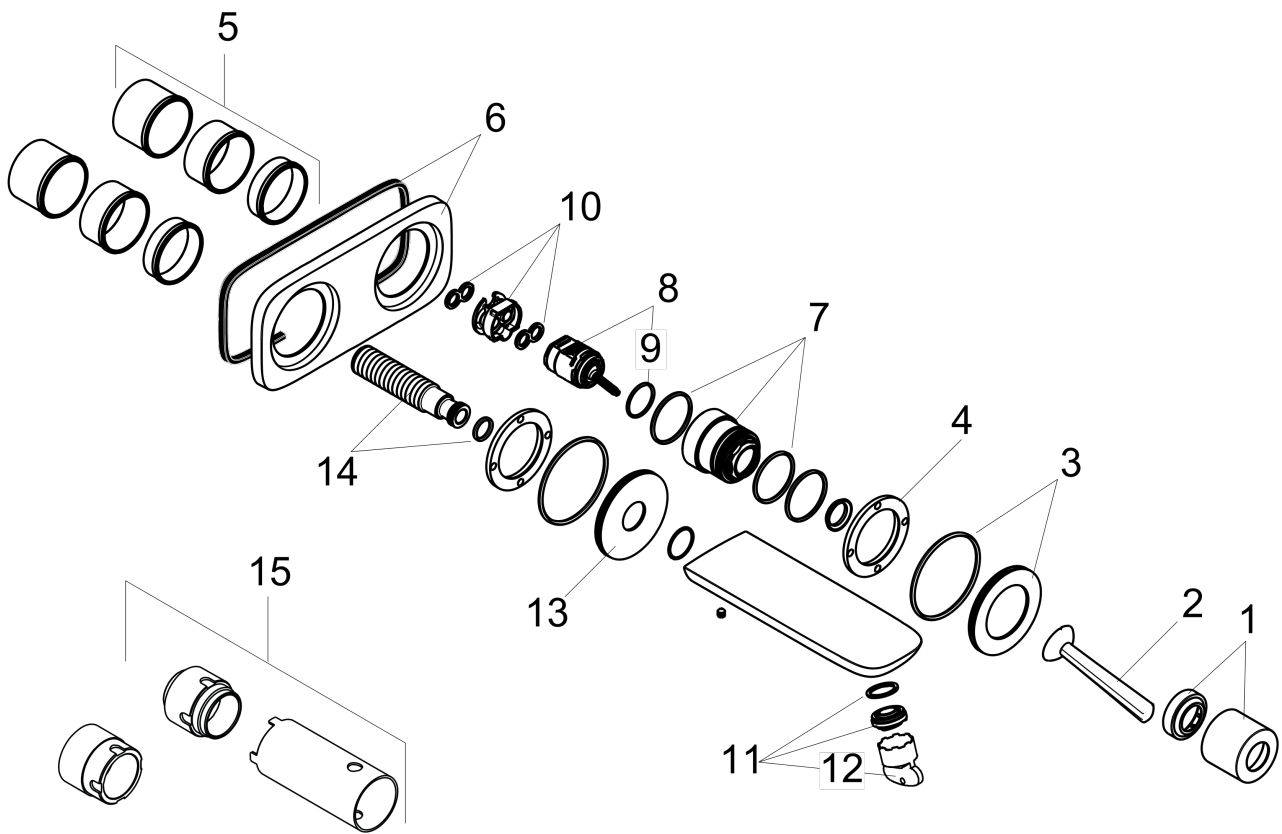

PuraVida

PuraVida Wall-Mounted Single-Handle Faucet Trim

Finishes : **chrome** Part no. : **15085001**

Description

Features

- Solid brass
- Laminar spray
- Flow: 1.2 GPM
- 16° adjustable spray
- Joystick ceramic cartridge
- Pop-up assembly not included

PuraVida

PuraVida Wall-Mounted Single-Handle Faucet Trim

Finishes : **chrome** Part no. : **15085001**

Exploded drawing

Year of production: **07/16 - 12/17**

PuraVida

PuraVida Wall-Mounted Single-Handle Faucet Trim

Finishes : **chrome** Part no. : **15085001**

Spare parts list

Year of production: **07/16 - 12/17**

Pos.	Description	Part no.	Price	PU
1	flange	95776000	-	1
2	handle	95287000	-	1
3	escutcheon for handle	96912000	-	1
4	nut	97601000	-	1
5	fixing set	97971000	-	1
6	escutcheon	95778000	-	1
7	nut	95777000	-	1
8	cartridge, assy	96339000	-	1
9	O-ring 21,95x1,78	95169000	-	1
10	adapter for cartridge	95644000	-	1
11	aerator M24x1 (4,5 l/min)	92880000	-	1
12	special tool	95290000	-	1
13	escutcheon for spout	96913000	-	1
14	connecting thread G½	95626000	-	1
15	extension set 25 mm for 13622180	31971000	-	1
a	O-ring 21x1,5	98219000	-	1
b	O-ring 13x2	98128000	-	1
c	base body	13622181	-	1
d	service tool for disassembling the handle	92124000	-	1
e	Grease	90920000	-	1