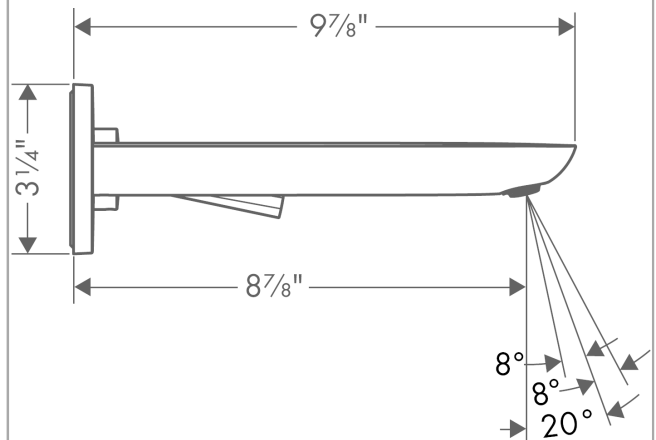

PuraVida

PuraVida Wall-Mounted Single-Handle Faucet Trim

Finishes : **chrome** Part no. : **15085001**

Description

Features

- Solid brass
- Laminar spray
- Flow: 1.2 GPM
- 16° adjustable spray
- Joystick ceramic cartridge
- Pop-up assembly not included

Required accessories

- Rough, Wall-Mounted Single-Handle Faucet (#13622USA)

Item details

List Price \$ 680.00

Technology

Compliance

Product image

Scale drawing

Finishes : **chrome** Part no. : **15085001**

Spare parts list

Year of production: **07/16 - 12/17**

Pos.	Description	Part no.	Price	PU
1	flange	95776000	-	1
2	handle	95287000	-	1
3	escutcheon for handle	96912000	-	1
4	nut	97601000	-	1
5	fixing set	97971000	-	1
6	escutcheon	95778000	-	1
7	nut	95777000	-	1
8	cartridge, assy	96339000	-	1
9	O-ring 21,95x1,78	95169000	-	1
10	adapter for cartridge	95644000	-	1
11	aerator M24x1 (4,5 l/min)	92880000	-	1
12	special tool	95290000	-	1
13	escutcheon for spout	96913000	-	1
14	connecting thread G½	95626000	-	1
15	extension set 25 mm for 13622180	31971000	-	1
a	O-ring 21x1,5	98219000	-	1
b	O-ring 13x2	98128000	-	1
c	base body	13622181	-	1
d	service tool for disassembling the handle	92124000	-	1
e	Grease	90920000	-	1