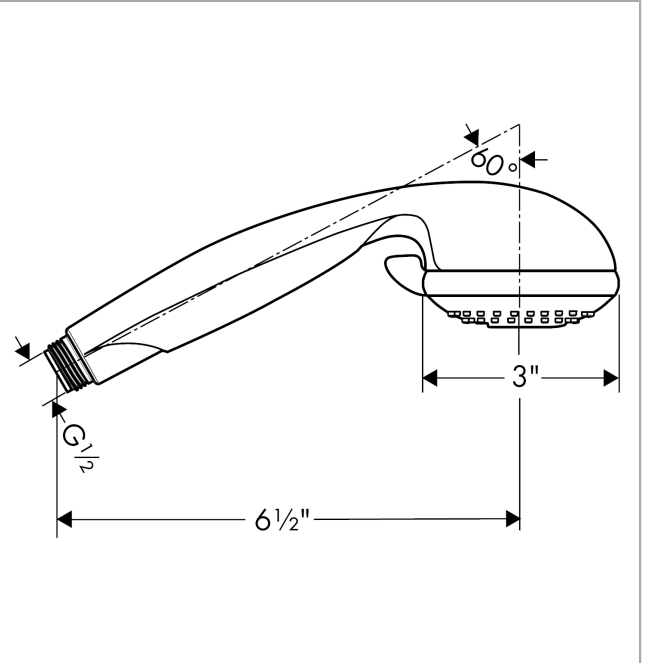

Croma

Croma E 75 3-Jet Handshower

Finishes : **chrome** Part no. : **28573001**

Description

Features

- 40 no-clog spray channels
- Spray modes: Full, Pulsating Massage, Intense Turbo
- Flow: 2.5 GPM

Item details

List Price \$ 80.00

Technology

Compliance

Product image

Scale drawing

Croma
Croma E 75 3-Jet Handshower
Finishes : **chrome** Part no. : **28573001**

Exploded drawing

Year of production: >01/00

Croma
Croma E 75 3-Jet Handshower
Finishes : **chrome** Part no. : **28573001**

Spare parts list

Year of production: >01/00

Pos.	Description	Part no.	Price	PU
1	filter packing	94246000	-	1