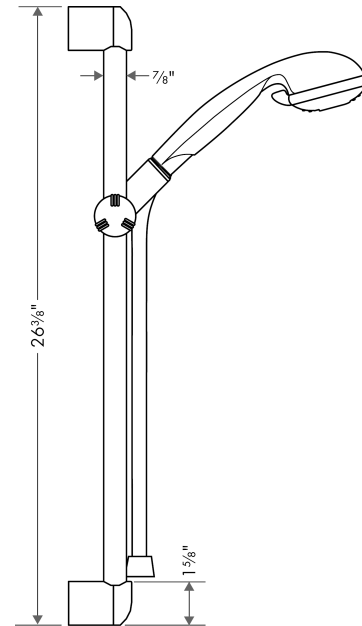

Croma

Croma E 75 3-Jet Wallbar Set, 24"

Finishes : **chrome** Part no. : **06494000**

Description

Features

- Spray modes: Full, Intense Turbo, Pulsating Massage
- Angle-adjustable holder pivots left and right, slides easily and locks in place
- Flow: 2.5 GPM

Comprised of

- Croma E 75 3-Jet Handshower (#28573USA)
- Techniflex Hose, 63" (#28276USA)
- Unica E Wallbar, 24" (#06890USA)

Item details

List Price \$ 230.00

Technology

Compliance

Product image

Scale drawing

Croma
Croma E 75 3-Jet Wallbar Set, 24"
Finishes : **chrome** Part no. : **06494000**

Exploded drawing

Year of production: >01/07

Croma

Croma E 75 3-Jet Wallbar Set, 24"

Finishes : **chrome** Part no. : **06494000**

Spare parts list

Year of production: >01/07

Pos.	Description	Part no.	Price	PU
1	cover	88534000	-	1
2	support, assy	88590000	-	1
3	tile-matching-disk	96184000	-	1
4	mounting set	96179000	-	1
5	shower hose 1,60 m	28276003	-	1
6	handshower	28573001	-	1