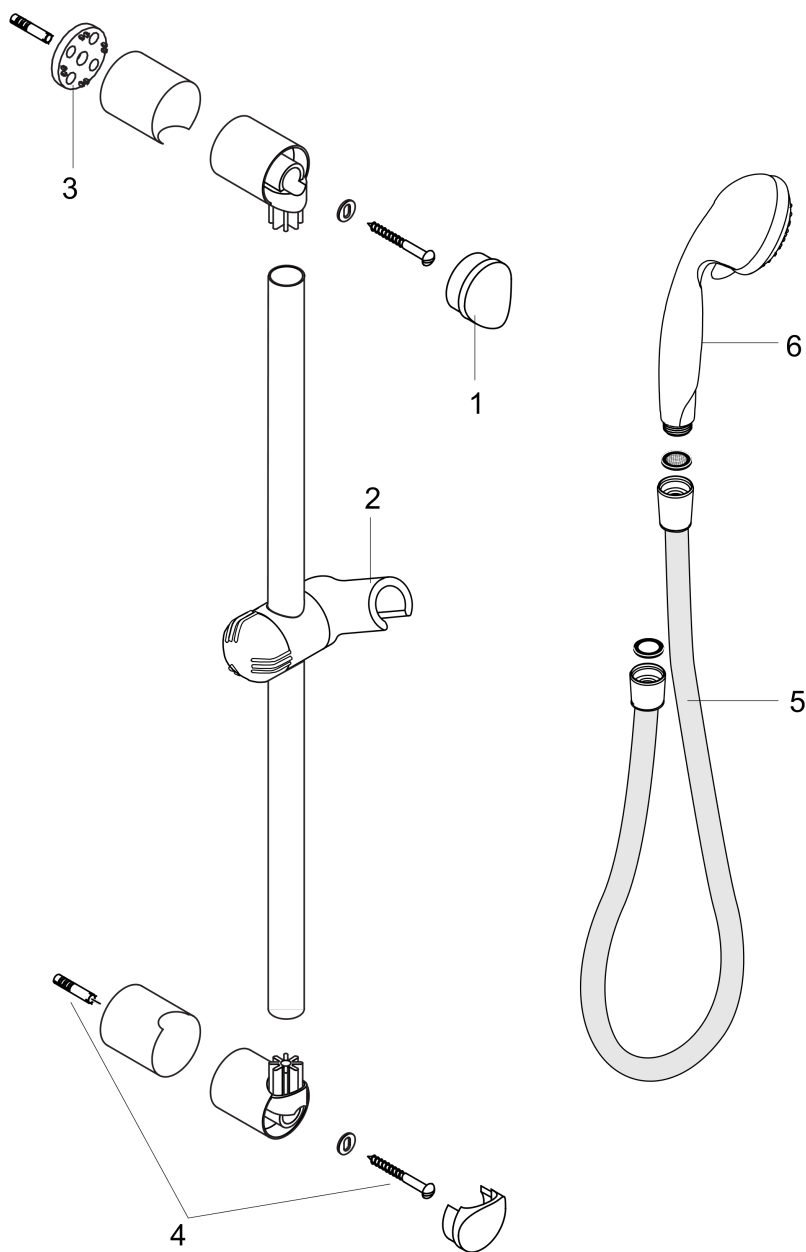

Croma

Croma E 75 3-Jet Wallbar Set, 24"

Finishes : **chrome** Part no. : **06494000**

Description

Features

- Spray modes: Full, Intense Turbo, Pulsating Massage
- Angle-adjustable holder pivots left and right, slides easily and locks in place
- Flow: 2.5 GPM

Comprised of

- Croma E 75 3-Jet Handshower (#28573USA)
- Techniflex Hose, 63" (#28276USA)
- Unica E Wallbar, 24" (#06890USA)

Item details

List Price \$ 230.00

Technology

Compliance

Product image

Scale drawing

Croma
Croma E 75 3-Jet Wallbar Set, 24"
Finishes : **chrome** Part no. : **06494000**

Exploded drawing

Year of production: >01/07

Croma

Croma E 75 3-Jet Wallbar Set, 24"

Finishes : **chrome** Part no. : **06494000**

Spare parts list

Year of production: >01/07

Pos.	Description	Part no.	Price	PU
1	cover	88534000	-	1
2	support, assy	88590000	-	1
3	tile-matching-disk	96184000	-	1
4	mounting set	96179000	-	1
5	shower hose 1,60 m	28276003	-	1
6	handshower	28573001	-	1