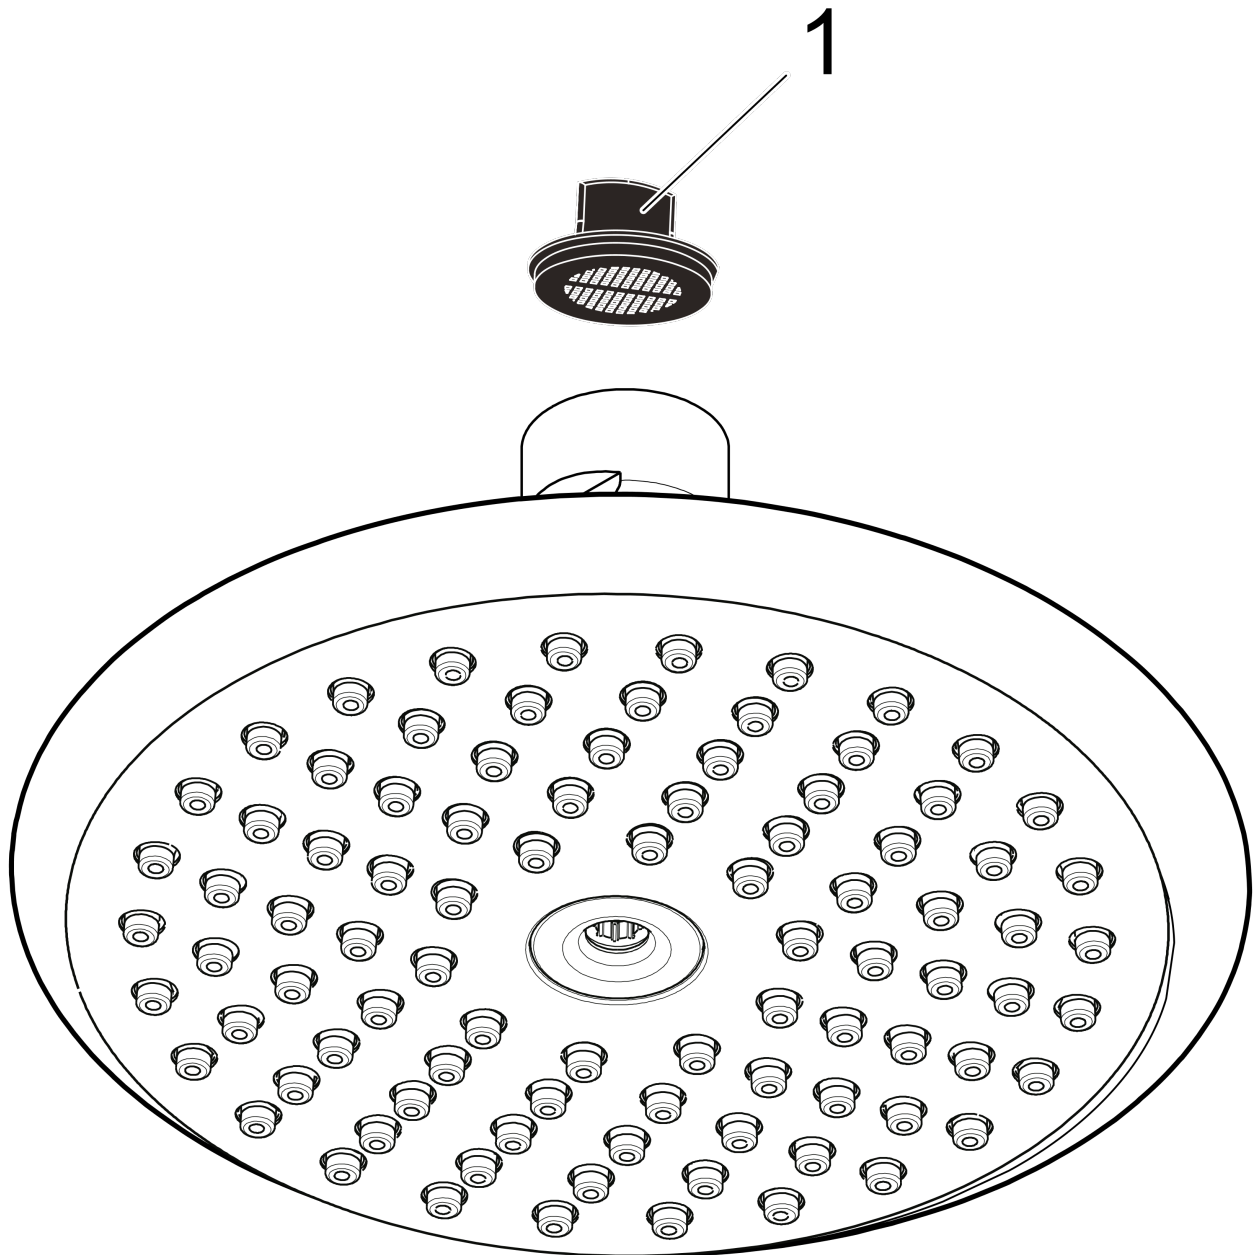

Raindance E

Raindance E 150 AIR 1-Jet Showerhead

Finishes : **brushed nickel** Part no. : **27466821**

Description

Features

- 90 no-clog spray channels
- Spray modes: RainAir
- Flow: 2.5 GPM

Item details

List Price \$ 210.00

Technology

Compliance

Product image

Scale drawing

Raindance E

Raindance E 150 AIR 1-Jet Showerhead

Finishes : brushed nickel Part no. : 27466821

Exploded drawing

Year of production: >03/10

Raindance E

Raindance E 150 AIR 1-Jet Showerhead

Finishes : **brushed nickel** Part no. : **27466821**

Spare parts list

Year of production: >03/10

Pos.	Description	Part no.	Price	PU
1	filter packing	88649000	-	1