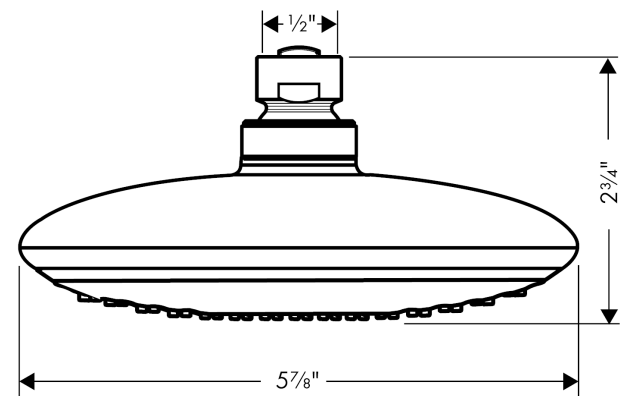

Raindance E

Raindance E 150 AIR 1-Jet Showerhead

Finishes : **brushed nickel** Part no. : **27466821**

Description

Features

- 90 no-clog spray channels
- Spray modes: RainAir
- Flow: 2.5 GPM

Item details

List Price \$ 210.00

Technology

Compliance

Product image

Scale drawing

Raindance E

Raindance E 150 AIR 1-Jet Showerhead

Finishes : brushed nickel Part no. : 27466821

Exploded drawing

Year of production: >03/10

Raindance E

Raindance E 150 AIR 1-Jet Showerhead

Finishes : **brushed nickel** Part no. : **27466821**

Spare parts list

Year of production: >03/10

Pos.	Description	Part no.	Price	PU
1	filter packing	88649000	-	1