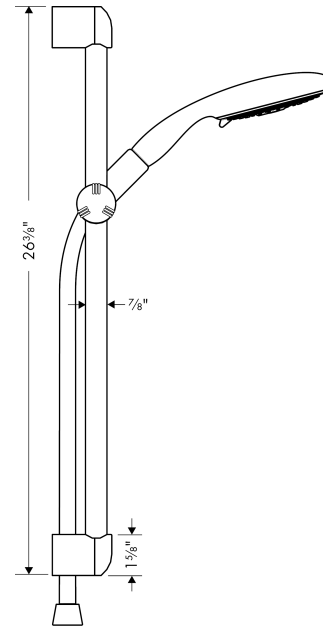

Raindance

Unica E Wallbar Set, 24"

Finishes : **chrome** Part no. : **04265000**

Description

Features

- Spray modes: BalanceAir, RainAir, WhirlAir
- Angle-adjustable holder pivots left and right, slides easily and locks in place
- Flow: 2.5 GPM

Comprised of

- Raindance E 120 AIR 3-Jet Handshower (#28507USA)
- Techniflex Hose, 63" (#28276USA)
- Unica E Wallbar, 24" (#06890USA)

Item details

List Price \$ 340.00

Technology

Compliance

Product image

Scale drawing

Raindance

Unica E Wallbar Set, 24"

Finishes : **chrome** Part no. : **04265000**

Spare parts list

Year of production: >01/09

Pos.	Description	Part no.	Price	PU
1	cover	88534000	-	1
2	tile-matching-disk	96184000	-	1
3	support, assy	88590000	-	1
4	shower hose 1,60 m	28276003	-	1
5	handshower	28507001	-	1