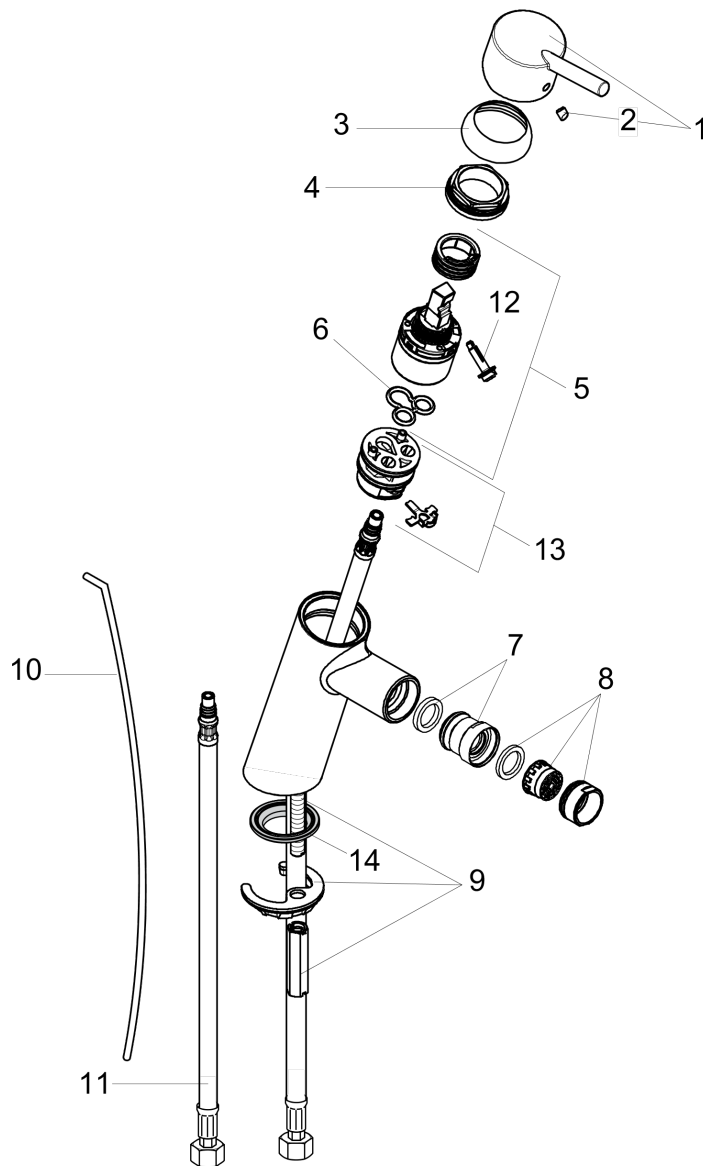

Talis S
Talis S Single-Hole Bidet Faucet
 Finishes : **chrome** Part no. : **32240001**

Description

Features

- Pivoting aerator
- Ceramic cartridge
- Includes pop-up assembly

Optional accessories

- Base Plate for Contemporary Single-Hole Faucets, 6" (#06490USA)

Item details

List Price \$ 270.00

Technology

Compliance

Product image

Scale drawing

Talis S
Talis S Single-Hole Bidet Faucet
Finishes : **chrome** Part no. : **32240001**

Exploded drawing

Year of production: >04/07

Talis S

Talis S Single-Hole Bidet Faucet

Finishes : **chrome** Part no. : **32240001**

Spare parts list

Year of production: >04/07

Pos.	Description	Part no.	Price	PU
1	handle	32096000	-	1
2	screw cover	96338000	-	1
3	flange	97406000	-	1
4	nut	97209000	-	1
5	cartridge, assy	92730000	-	1
6	seal	95008000	-	1
7	ball joint	92036000	-	1
8	aerator M24x1 (7 l/min)	13085000	-	1
9	fixing set	96016000	-	1
10	pull rod	96657000	-	1
11	connection hose 18½" M8x0,75 3/8"	96321001	-	1
12	locking screw for handle	95140000	-	1
13	adapter for cartridge	98750000	-	1
14	seal Ø 42	98722000	-	1
a	pop up waste	88509000	-	1
b	screw M8 x 68	97736000	-	1