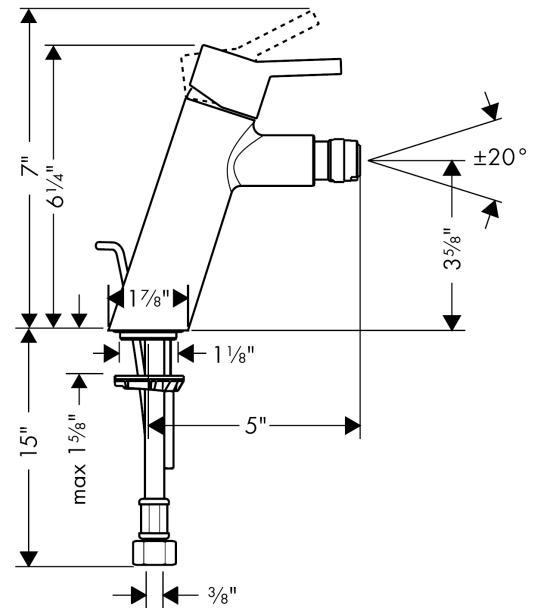

Talis S
Talis S Single-Hole Bidet Faucet
 Finishes : **chrome** Part no. : **32240001**

Description

Features

- Pivoting aerator
- Ceramic cartridge
- Includes pop-up assembly

Optional accessories

- Base Plate for Contemporary Single-Hole Faucets, 6" (#06490USA)

Item details

List Price \$ 270.00

Technology

Compliance

Product image

Scale drawing

Talis S
Talis S Single-Hole Bidet Faucet
Finishes : **chrome** Part no. : **32240001**

Exploded drawing

Year of production: >04/07

Talis S

Talis S Single-Hole Bidet Faucet

Finishes : **chrome** Part no. : **32240001**

Spare parts list

Year of production: >04/07

Pos.	Description	Part no.	Price	PU
1	handle	32096000	-	1
2	screw cover	96338000	-	1
3	flange	97406000	-	1
4	nut	97209000	-	1
5	cartridge, assy	92730000	-	1
6	seal	95008000	-	1
7	ball joint	92036000	-	1
8	aerator M24x1 (7 l/min)	13085000	-	1
9	fixing set	96016000	-	1
10	pull rod	96657000	-	1
11	connection hose 18½" M8x0,75 3/8"	96321001	-	1
12	locking screw for handle	95140000	-	1
13	adapter for cartridge	98750000	-	1
14	seal Ø 42	98722000	-	1
a	pop up waste	88509000	-	1
b	screw M8 x 68	97736000	-	1