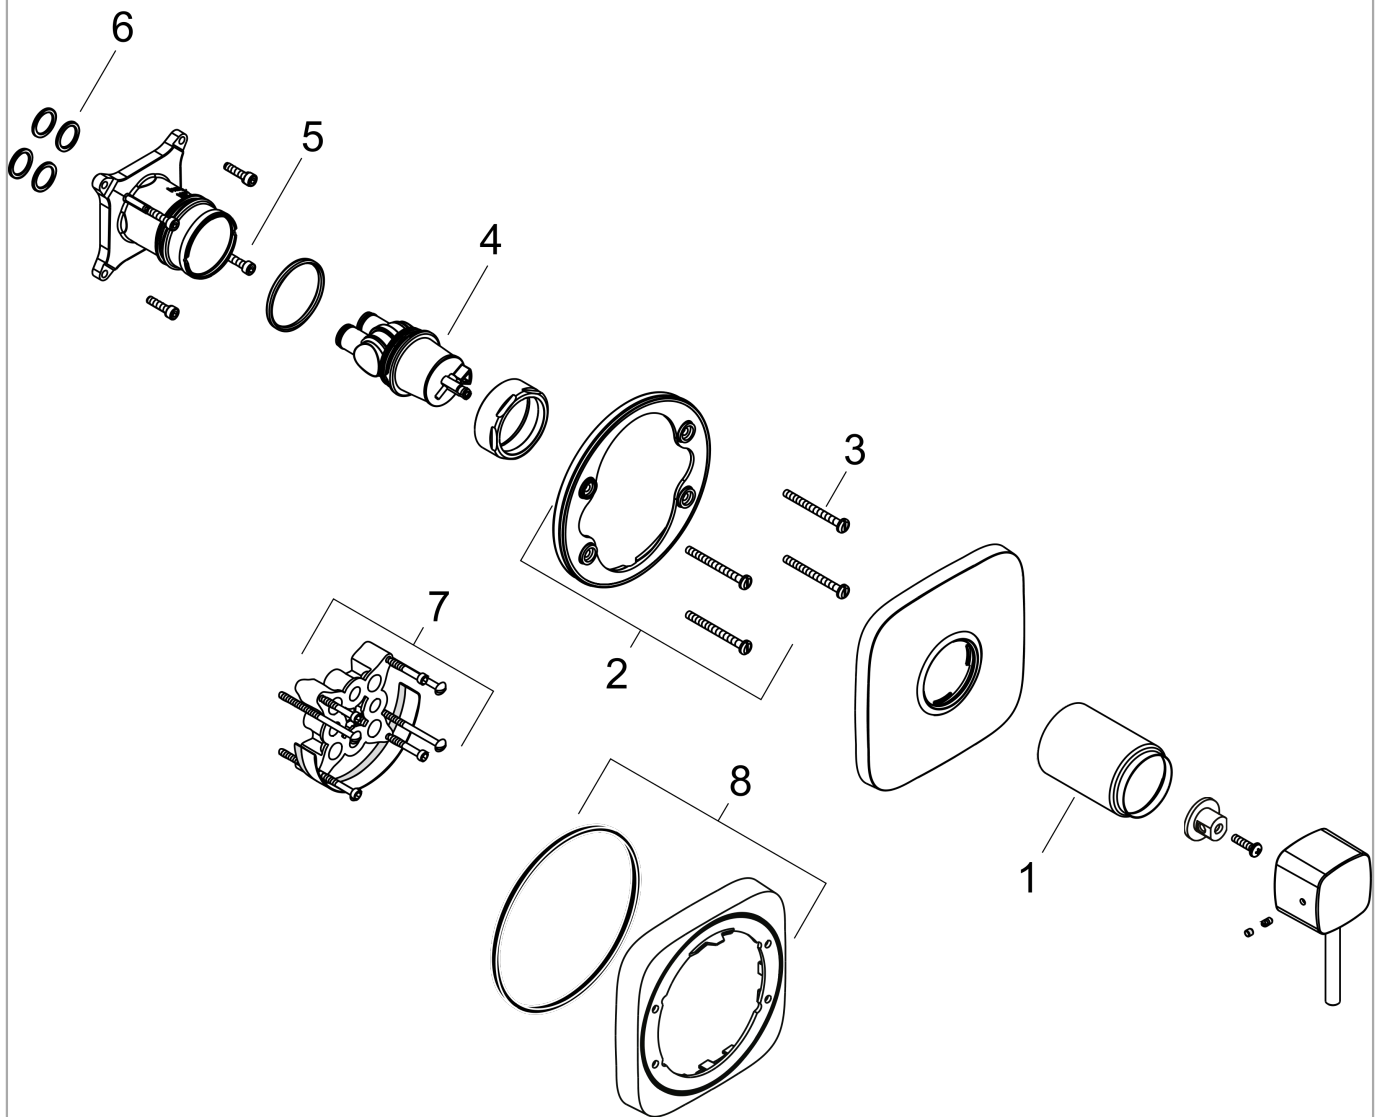

PuraVida

PuraVida Pressure Balance Trim

Finishes : **chrome** Part no. : **15407001**

Description

Features

- Flow: 5.5 GPM
- Integrated bypass for use with diverter tub spouts
- Temperature and on/off control for 1 outlet

Required accessories

- iBox Universal Plus Rough with Service Stops, 3/4" (#01850USA)

Optional accessories

- Shallow Extension Set, PuraVida Thermostatic or Pressure Balance Trim, 7/8" (#15597XXX)

Item details

List Price \$ 250.00

Compliance

Product image

Scale drawing

PuraVida

PuraVida Pressure Balance Trim

Finishes : **chrome** Part no. : **15407001**

Exploded drawing

Year of production: >08/10

PuraVida

PuraVida Pressure Balance Trim

Finishes : **chrome** Part no. : **15407001**

Spare parts list

Year of production: >08/10

Pos.	Description	Part no.	Price	PU
1	sleeve	88765000	-	1
2	holder for escutcheon	98793000	-	1
3	set of fixing screws	96454000	-	1
4	cartridge, assy	88727000	-	1
5	set of screws	96525000	-	1
6	O-ring 16x2	98133000	-	1
7	extension 25 mm	13595000	-	1
8	extension 22 mm	15597000	-	1
a	base body	01850181	-	1