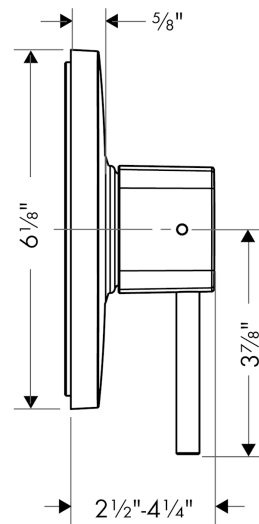

PuraVida

PuraVida Pressure Balance Trim

Finishes : **chrome** Part no. : **15407001**

Description

Features

- Flow: 5.5 GPM
- Integrated bypass for use with diverter tub spouts
- Temperature and on/off control for 1 outlet

List Price \$ 250.00

Compliance

Product image

Scale drawing

PuraVida

PuraVida Pressure Balance Trim

Finishes : **chrome** Part no. : **15407001**

Exploded drawing

Year of production: >08/10

PuraVida

PuraVida Pressure Balance Trim

Finishes : **chrome** Part no. : **15407001**

Spare parts list

Year of production: >08/10

Pos.	Description	Part no.	Price	PU
1	sleeve	88765000	-	1
2	holder for escutcheon	98793000	-	1
3	set of fixing screws	96454000	-	1
4	cartridge, assy	88727000	-	1
5	set of screws	96525000	-	1
6	O-ring 16x2	98133000	-	1
7	extension 25 mm	13595000	-	1
8	extension 22 mm	15597000	-	1
a	base body	01850181	-	1