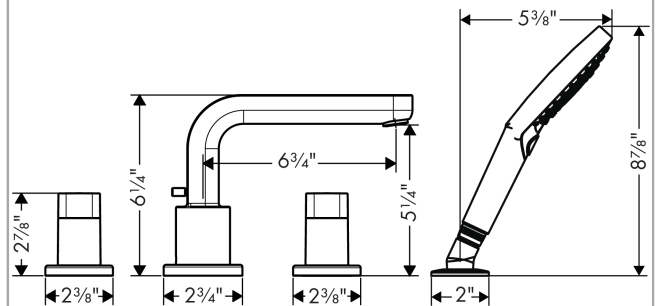

##### Features

- Flow: 5.0 GPM
- 90° ceramic valves
- Solid brass
- Diverter for handshower

#### Scale drawing

**Metris S**  
**Metris S 4-Hole Roman Tub Set Trim with Full Handles**  
Finishes : **chrome**    Part no. : **31446001**