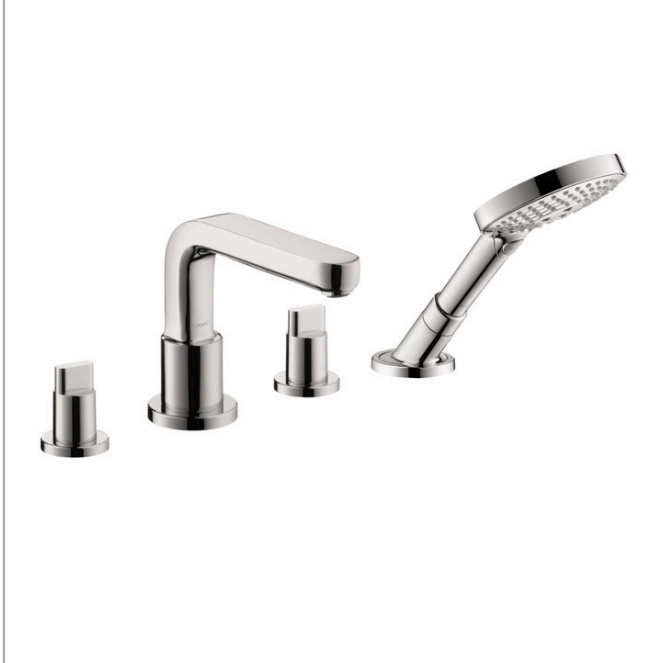

Metris S

Metris S 4-Hole Roman Tub Set Trim with Full Handles

Finishes : **chrome** Part no. : **31446001**

Description

Features

- Flow: 5.0 GPM
- 90° ceramic valves
- Solid brass
- Diverter for handshower

Comprised of

- Raindance Select S 120 AIR Green 3-Jet Handshower, 2.0 GPM (#04529USA)

Required accessories

- Rough, 4-Hole Roman Tub Set (#06646USA)

Item details

List Price $ 790.00

Compliance

Product image