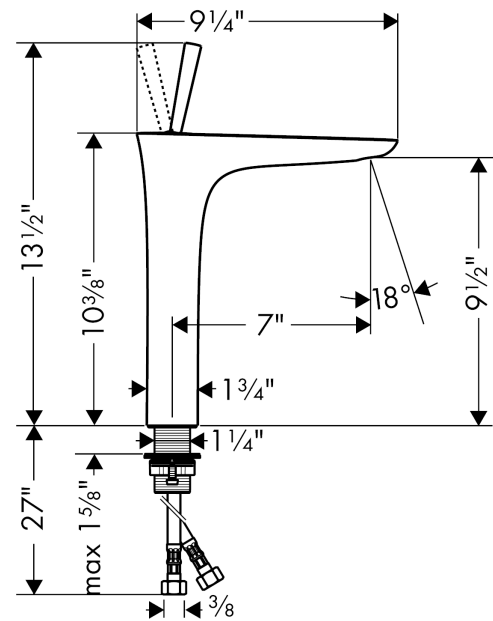

PuraVida
PuraVida 240 Single-Hole Faucet without Pop-Up
 Finishes : **chrome** Part no. : **15072001**

Description

Features

- Solid brass
- Laminar spray
- Flow: 1.2 GPM
- 16° adjustable spray
- Joystick ceramic cartridge
- Pop-up assembly not included

Item details

List Price \$ 770.00

Technology

Compliance

Product image

Scale drawing

PuraVida

PuraVida 240 Single-Hole Faucet without Pop-Up

Finishes : **chrome** Part no. : **15072001**

Spare parts list

Year of production: >07/16

Pos.	Description	Part no.	Price	PU
1	escutcheon Ø 37 mm	95288000	-	1
2	O-ring 33x1,5	98164000	-	1
3	handle	95287000	-	1
4	nut	97157000	-	1
5	O-Ring 30x2	98186000	-	1
6	cartridge, assy	96339000	-	1
7	adapter for cartridge	95289000	-	1
8	O-ring 26x2	98147000	-	1
9	hollow set screw M4x6	97767000	-	1
10	connection hose 35½" M8x0,75 G3/8	95372001	-	1
11	flat seal	98749000	-	1
12	fixing set (Ø 32)	13961000	-	1
13	lever collar	97548000	-	1
14	aerator M24x1 (4,5 l/min)	92880000	-	1
15	service tool	98808000	-	1
a	fixation extension 35 mm	13898000	-	1
b	service tool for disassembling the handle	92124000	-	1