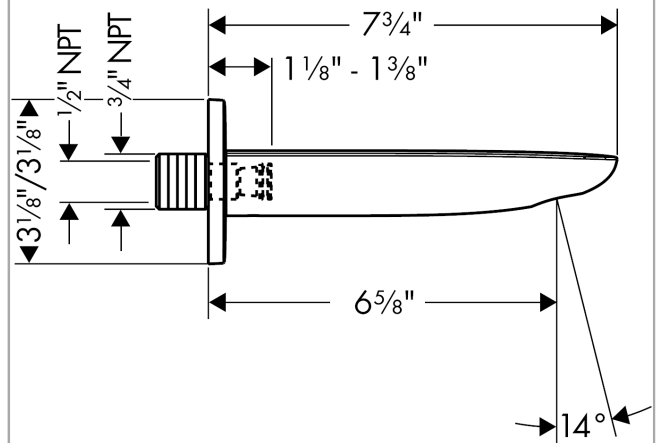

**PuraVida
PuraVida Tub Spout**

Finishes : **chrome** Part no. : **15412001**

Description

Features

- Solid brass
- 1/2" female and 3/4" male adaptor included

Item details

List Price \$ 360.00

Compliance

Product image

Scale drawing

PuraVida

PuraVida Tub Spout

Finishes : **chrome** Part no. : **15412001**

Exploded drawing

Year of production: >04/10

PuraVida

PuraVida Tub Spout

Finishes : **chrome** Part no. : **15412001**

Spare parts list

Year of production: >04/10

Pos.	Description	Part no.	Price	PU
1	aerator M24x1 (30 l/min)	98998000	-	1
2	special tool	95290000	-	1
3	hollow set screw M6x8	97810000	-	1
4	O-Ring 22x2	98185000	-	1
5	O-ring 13x2	98128000	-	1
6	connecting thread	95658001	-	1