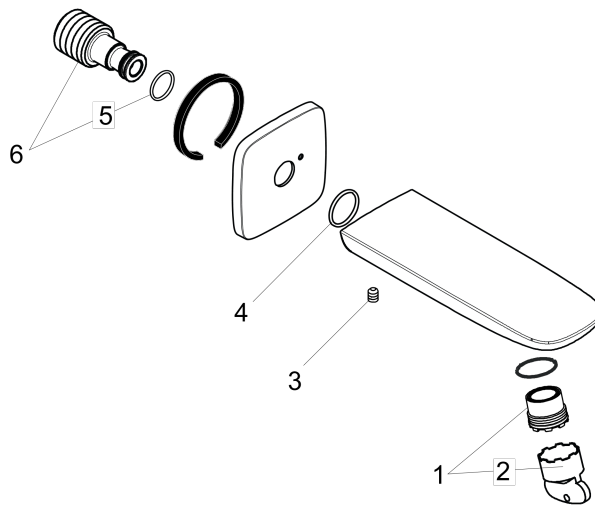

**PuraVida
PuraVida Tub Spout**

Finishes : **chrome** Part no. : **15412001**

Description

Features

- Solid brass
- 1/2" female and 3/4" male adaptor included

Item details

List Price \$ 360.00

Compliance

Product image

Scale drawing

PuraVida

PuraVida Tub Spout

Finishes : **chrome** Part no. : **15412001**

Exploded drawing

Year of production: >04/10

PuraVida

PuraVida Tub Spout

Finishes : **chrome** Part no. : **15412001**

Spare parts list

Year of production: >04/10

Pos.	Description	Part no.	Price	PU
1	aerator M24x1 (30 l/min)	98998000	-	1
2	special tool	95290000	-	1
3	hollow set screw M6x8	97810000	-	1
4	O-Ring 22x2	98185000	-	1
5	O-ring 13x2	98128000	-	1
6	connecting thread	95658001	-	1