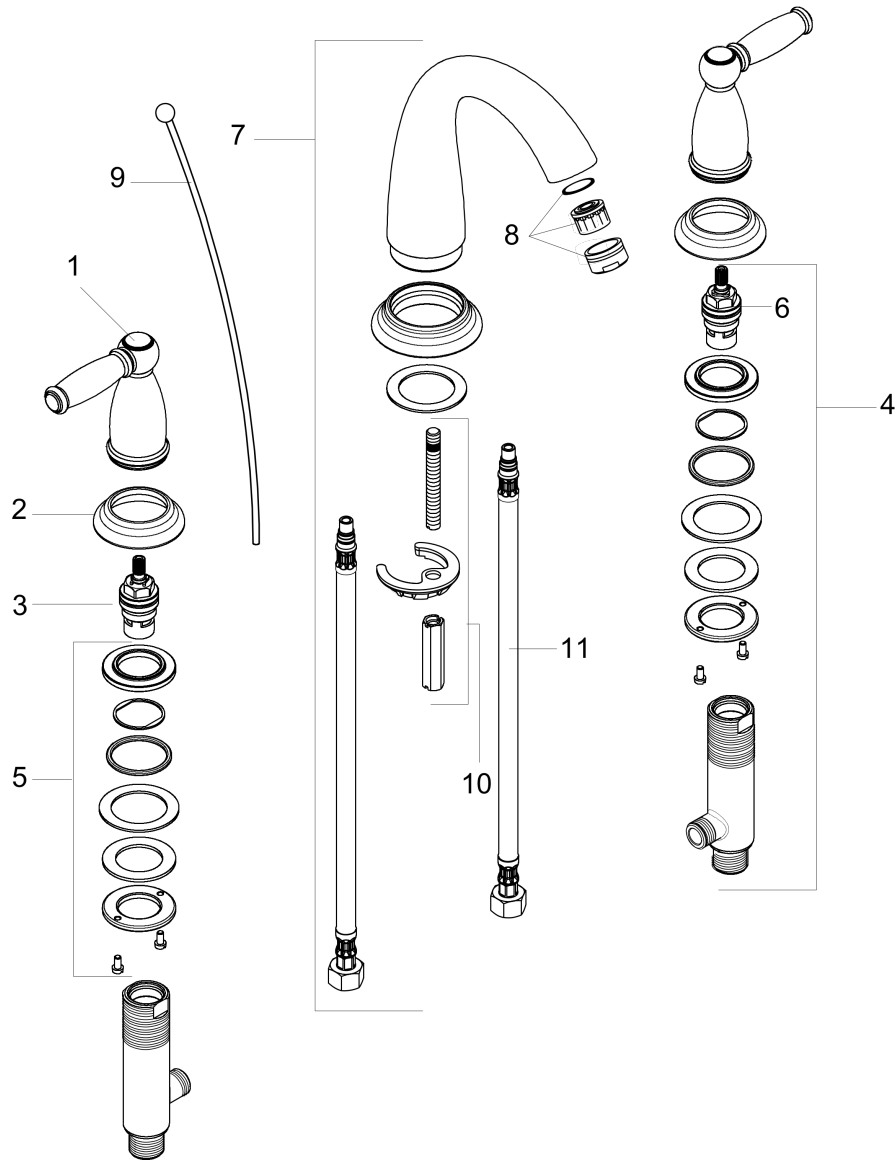

## Product image

## Scale drawing

**Swing C**  
**Swing C Widespread Faucet with Lever Handles**  
Finishes : **chrome**    Part no. : **06117000**

## Exploded drawing

Year of production: >03/04

**Swing C**  
**Swing C Widespread Faucet with Lever Handles**  
 Finishes : **chrome**    Part no. : **06117000**

## Spare parts list

Year of production: >03/04

Pos.	Description	Part no.	Price	PU
1	handle	88612000	-	1
2	escutcheon	88600000	-	1
3	shut off unit right closing	94009000	-	1
4	valve	88503000	-	1
5	fixing set for shut off unit	88511000	-	1
6	shut off unit left closing	94008000	-	1
7	spout cpl.	88603000	-	1
8	aerator M24x1 (7 l/min)	13085000	-	1
9	pull rod	88541000	-	1
10	fixing set	88508000	-	1
11	connection hose 450 mm	88596000	-	1
a	pop up waste	88509000	-	1
b	aerator M24x1 (5 l/min)	88744000	-	1