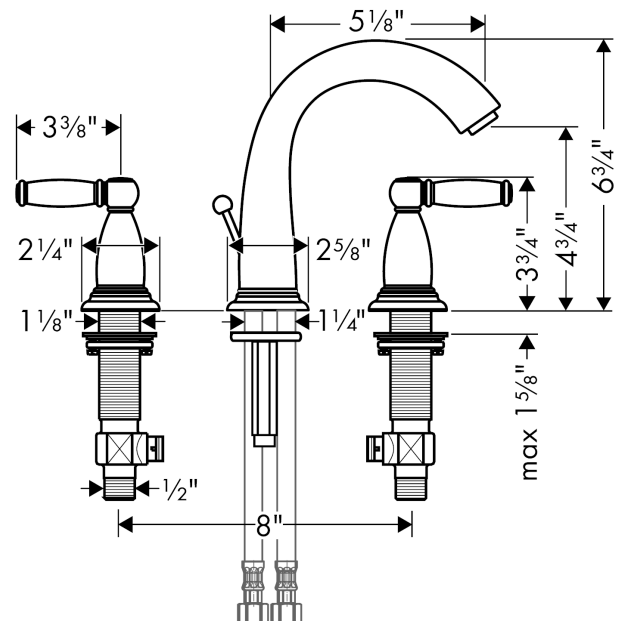

### Features

- Solid brass
- Aerated spray
- Flow: 1.2 GPM
- 90° ceramic valves
- Includes pop-up assembly

## Scale drawing

**Swing C**  
**Swing C Widespread Faucet with Lever Handles**  
Finishes : **chrome**    Part no. : **06117000**

## Exploded drawing

Year of production: >03/04

**Swing C**  
**Swing C Widespread Faucet with Lever Handles**  
 Finishes : **chrome**    Part no. : **06117000**

## Spare parts list

Year of production: >03/04

Pos.	Description	Part no.	Price	PU
1	handle	88612000	-	1
2	escutcheon	88600000	-	1
3	shut off unit right closing	94009000	-	1
4	valve	88503000	-	1
5	fixing set for shut off unit	88511000	-	1
6	shut off unit left closing	94008000	-	1
7	spout cpl.	88603000	-	1
8	aerator M24x1 (7 l/min)	13085000	-	1
9	pull rod	88541000	-	1
10	fixing set	88508000	-	1
11	connection hose 450 mm	88596000	-	1
a	pop up waste	88509000	-	1
b	aerator M24x1 (5 l/min)	88744000	-	1