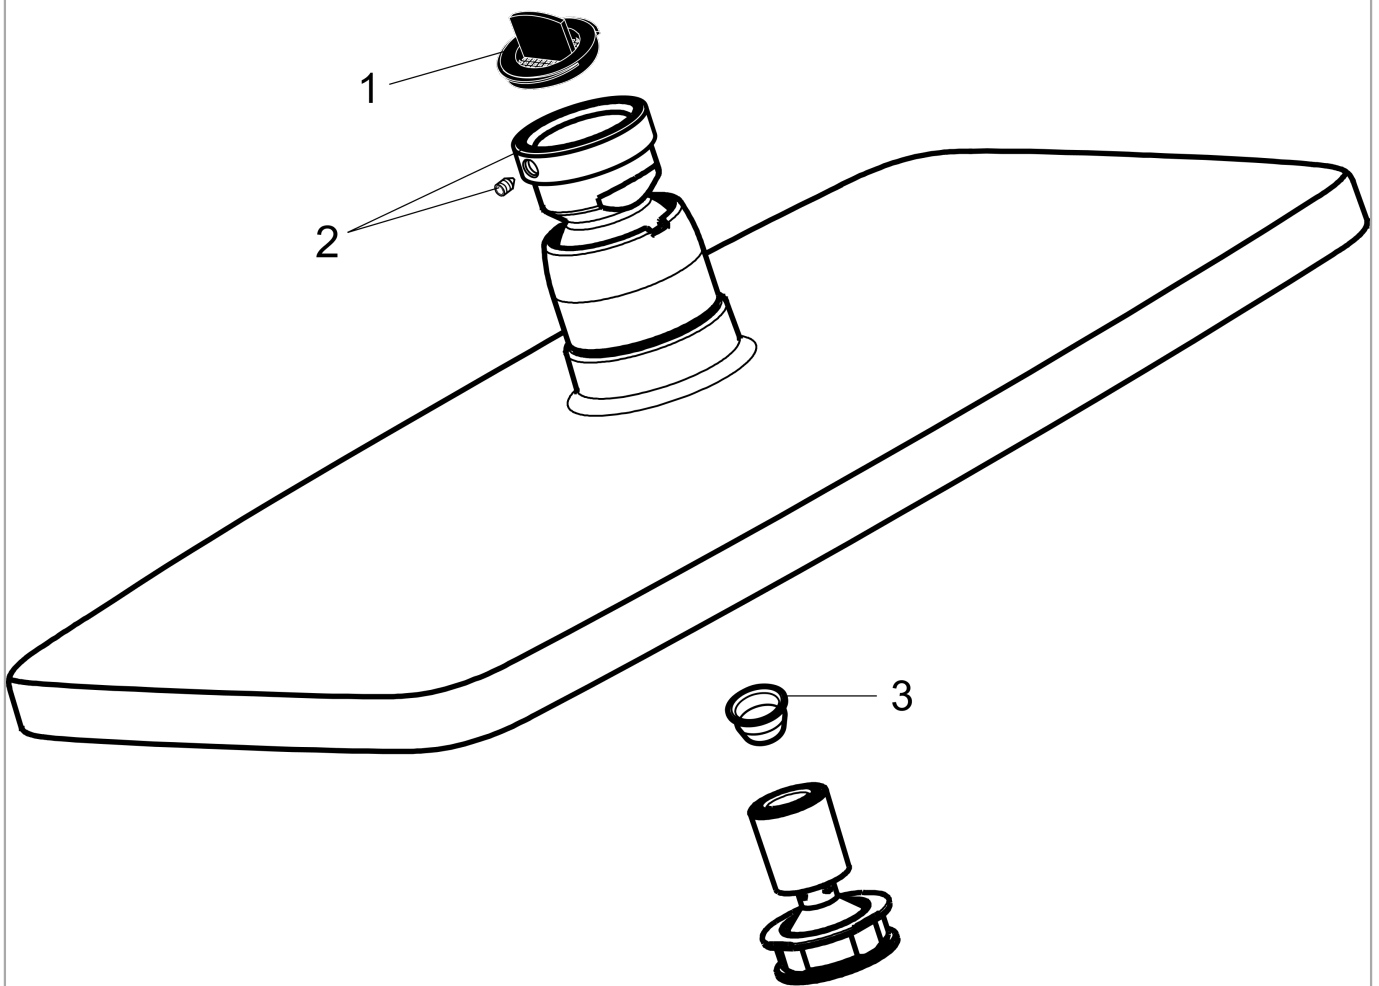

Raindance

Raindance E 240 AIR 1-Jet Showerhead

Finishes : **chrome** Part no. : **27380001**

Description

Features

- 141 no-clog spray channels
- Spray modes: RainAir
- Flow: 2.5 GPM
- Fully-finished matching spray face

Optional accessories

- Raindance Showerarm, 9" (#27422USA)
- Raindance Showerarm, 15" (#27413USA)
- Showerarm, 9" (#27412USA)
- Extension Pipe for Ceiling Mount (#27479XXX)

Item details

List Price \$ 630.00

Technology

Compliance

Product image

Scale drawing

Raindance

Raindance E 240 AIR 1-Jet Showerhead

Finishes : **chrome** Part no. : **27380001**

Exploded drawing

Year of production: >05/10

Raindance

Raindance E 240 AIR 1-Jet Showerhead

Finishes : **chrome** Part no. : **27380001**

Spare parts list

Year of production: >05/10

Pos.	Description	Part no.	Price	PU
1	filter packing	88649000	-	1
2	lock washer	98942000	-	1
3	filter	97735000	-	1