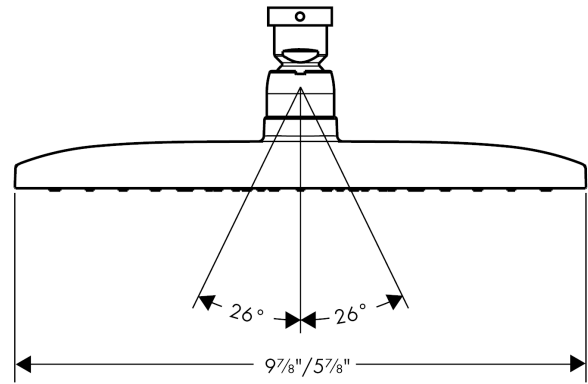

Raindance

Raindance E 240 AIR 1-Jet Showerhead

Finishes : **chrome** Part no. : **27380001**

Description

Features

- 141 no-clog spray channels
- Spray modes: RainAir
- Flow: 2.5 GPM
- Fully-finished matching spray face

Technology

Compliance

Product image

Scale drawing

Raindance

Raindance E 240 AIR 1-Jet Showerhead

Finishes : **chrome** Part no. : **27380001**

Exploded drawing

Year of production: >05/10

Raindance

Raindance E 240 AIR 1-Jet Showerhead

Finishes : **chrome** Part no. : **27380001**

Spare parts list

Year of production: >05/10

Pos.	Description	Part no.	Price	PU
1	filter packing	88649000	-	1
2	lock washer	98942000	-	1
3	filter	97735000	-	1