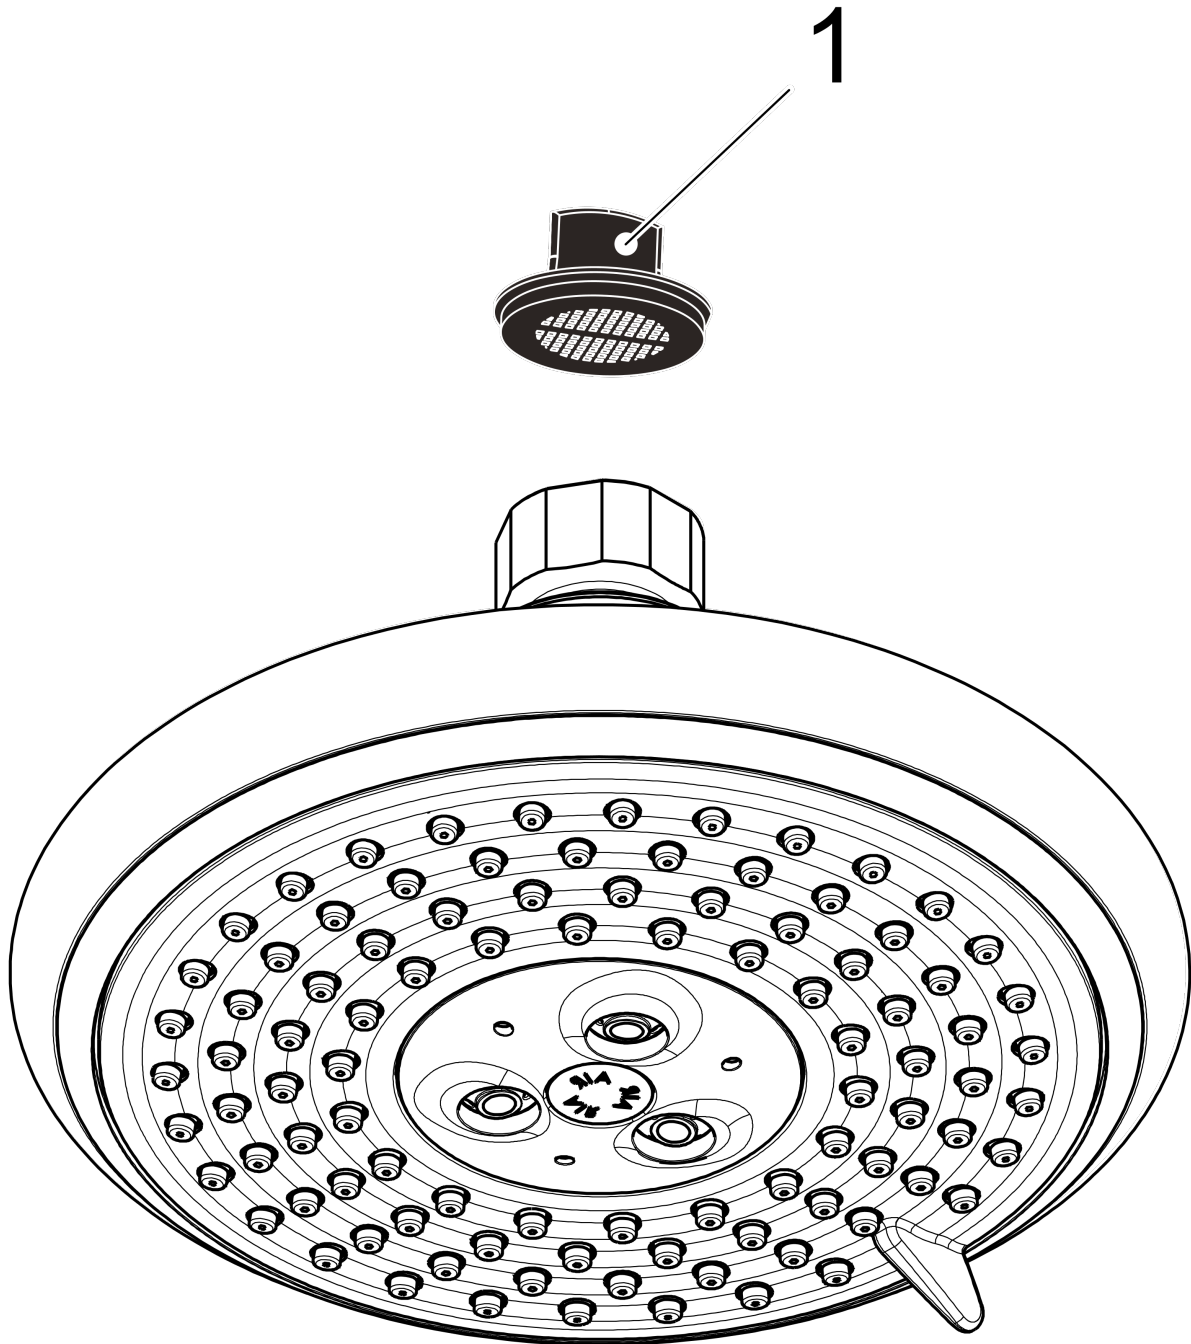

### Raindance E 120 AIR 3-Jet Showerhead

Finishes : **chrome** Part no. : **27447001**

#### Product image

#### Scale drawing

**Raindance E**  
**Raindance E 120 AIR 3-Jet Showerhead**  
Finishes : **chrome**    Part no. : **27447001**

## Exploded drawing

Year of production: >06/07