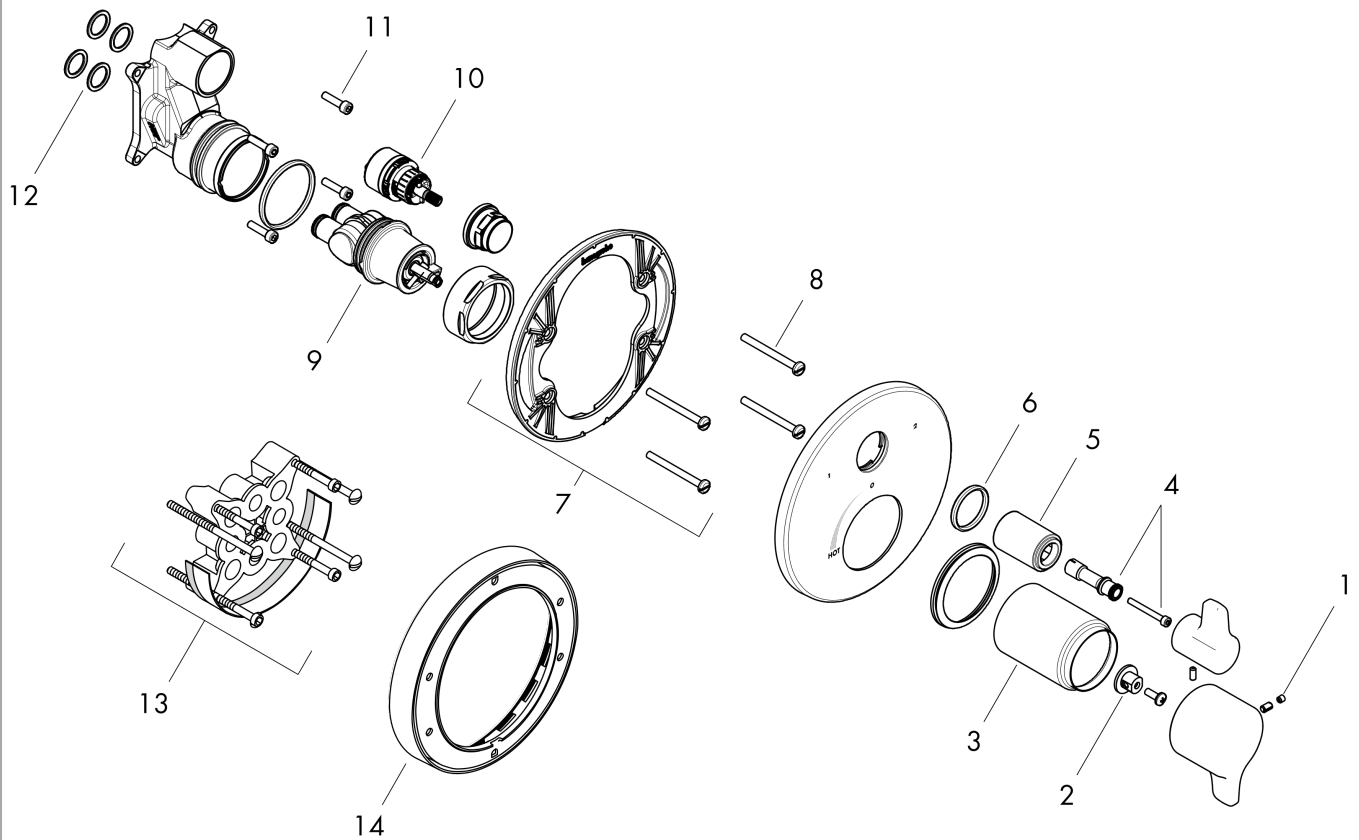

Ecostat

S/E Pressure Balance Trim with Diverter

Finishes : **chrome** Part no. : **04448000**

Description

Features

- Flow: 4.5 GPM
- Temperature and on/off control for 2 outlets

Required accessories

- iBox Universal Plus Rough with Service Stops, 3/4" (#01850USA)

Optional accessories

- Shallow Extension Set, Thermostatic/Pressure Balance Trim, 7/8" (#13596XXX)

Item details

List Price

\$ 290.00

Compliance

Product image

Scale drawing

Ecostat

S/E Pressure Balance Trim with Diverter

Finishes : **chrome** Part no. : **04448000**

Exploded drawing

Year of production: >04/12

Ecostat

S/E Pressure Balance Trim with Diverter

Finishes : **chrome** Part no. : **04448000**

Spare parts list

Year of production: >04/12

Pos.	Description	Part no.	Price	PU
1	screw cover	95181000	-	1
2	adapter for handle	92756000	-	1
3	sleeve	88765000	-	1
4	adapter for handle	88772000	-	1
5	sleeve	95253000	-	1
6	O-ring 29x3	98371000	-	1
7	sub plate	96447000	-	1
8	set of fixing screws	96454000	-	1
9	cartridge, assy	88727000	-	1
10	shut off unit with selector	98283000	-	1
11	set of screws	96525000	-	1
12	O-ring 16x2	98133000	-	1
13	extension 25 mm	13595000	-	1
14	extension 22 mm (Ø 170 mm)	13596000	-	1