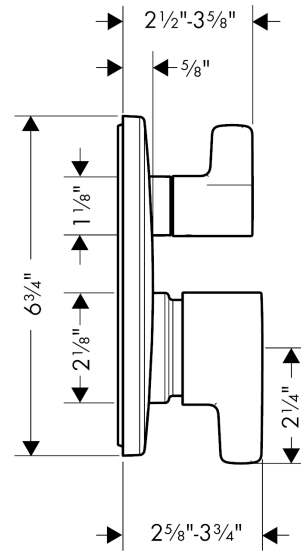

Ecostat

S/E Pressure Balance Trim with Diverter

Finishes : **chrome** Part no. : **04448000**

Description

Features

- Flow: 4.5 GPM
- Temperature and on/off control for 2 outlets

Required accessories

- iBox Universal Plus Rough with Service Stops, 3/4" (#01850USA)

Optional accessories

- Shallow Extension Set, Thermostatic/Pressure Balance Trim, 7/8" (#13596XXX)

Item details

List Price

\$ 290.00

Compliance

Product image

Scale drawing

Ecostat

S/E Pressure Balance Trim with Diverter

Finishes : **chrome** Part no. : **04448000**

Exploded drawing

Year of production: >04/12

Ecostat

S/E Pressure Balance Trim with Diverter

Finishes : **chrome** Part no. : **04448000**

Spare parts list

Year of production: >04/12

Pos.	Description	Part no.	Price	PU
1	screw cover	95181000	-	1
2	adapter for handle	92756000	-	1
3	sleeve	88765000	-	1
4	adapter for handle	88772000	-	1
5	sleeve	95253000	-	1
6	O-ring 29x3	98371000	-	1
7	sub plate	96447000	-	1
8	set of fixing screws	96454000	-	1
9	cartridge, assy	88727000	-	1
10	shut off unit with selector	98283000	-	1
11	set of screws	96525000	-	1
12	O-ring 16x2	98133000	-	1
13	extension 25 mm	13595000	-	1
14	extension 22 mm (Ø 170 mm)	13596000	-	1