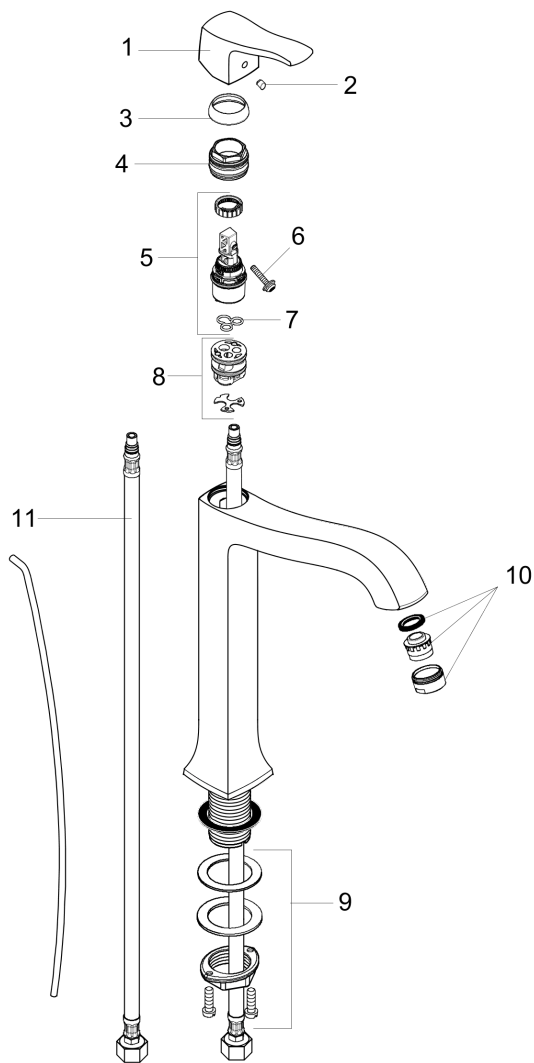

Metris C
Metris C Single-Hole Faucet, Tall
 Finishes : **chrome** Part no. : **31078001**

Description

Features

- Solid brass
- Aerated spray
- Flow: 1.2 GPM
- Includes pop-up assembly

Optional accessories

- Base Plate for Traditional Single-Hole Faucets 6" (#14018USA)

Item details

List Price \$ 490.00

Technology

Compliance

Product image

Scale drawing

Metris C
Metris C Single-Hole Faucet, Tall
Finishes : **chrome** Part no. : **31078001**

Exploded drawing

Year of production: >03/09

Metris C

Metris C Single-Hole Faucet, Tall

Finishes : **chrome** Part no. : **31078001**

Spare parts list

Year of production: >03/09

Pos.	Description	Part no.	Price	PU
1	handle	31291000	-	1
2	screw cover	96338000	-	1
3	flange	98863000	-	1
4	nut	98864000	-	1
5	cartridge, assy	97685000	-	1
6	locking screw for handle	95140000	-	1
7	seal	98865000	-	1
8	adapter for cartridge	98866000	-	1
9	fixing set (Ø 32)	13961000	-	1
10	aerator M24x1 (5 l/min)	88744000	-	1
11	connection hose 18½" M8x0,75 3/8"	96321001	-	1
a	fixation extension 35 mm	13898000	-	1
b	pull rod	96657000	-	1
c	pop up waste	88509000	-	1
d	lever arm 340mm (ball-Ø12mm)	96324000	-	1