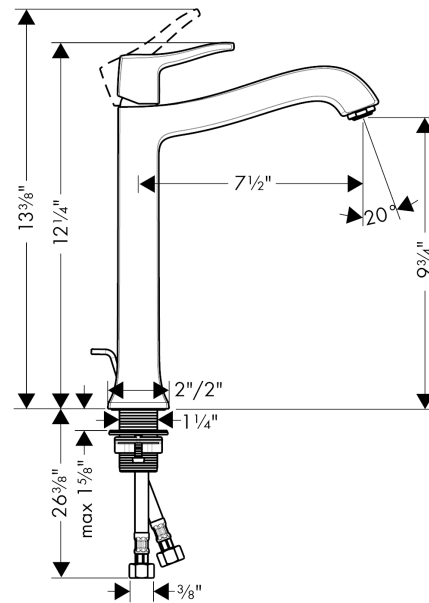

Metris C
Metris C Single-Hole Faucet, Tall
 Finishes : **chrome** Part no. : **31078001**

Description

Features

- Solid brass
- Aerated spray
- Flow: 1.2 GPM
- Includes pop-up assembly

Optional accessories

- Base Plate for Traditional Single-Hole Faucets 6" (#14018USA)

Item details

List Price \$ 490.00

Technology

Compliance

Product image

Scale drawing

Metris C
Metris C Single-Hole Faucet, Tall
Finishes : **chrome** Part no. : **31078001**

Exploded drawing

Year of production: >03/09

Metris C

Metris C Single-Hole Faucet, Tall

Finishes : **chrome** Part no. : **31078001**

Spare parts list

Year of production: >03/09

Pos.	Description	Part no.	Price	PU
1	handle	31291000	-	1
2	screw cover	96338000	-	1
3	flange	98863000	-	1
4	nut	98864000	-	1
5	cartridge, assy	97685000	-	1
6	locking screw for handle	95140000	-	1
7	seal	98865000	-	1
8	adapter for cartridge	98866000	-	1
9	fixing set (Ø 32)	13961000	-	1
10	aerator M24x1 (5 l/min)	88744000	-	1
11	connection hose 18½" M8x0,75 3/8"	96321001	-	1
a	fixation extension 35 mm	13898000	-	1
b	pull rod	96657000	-	1
c	pop up waste	88509000	-	1
d	lever arm 340mm (ball-Ø12mm)	96324000	-	1