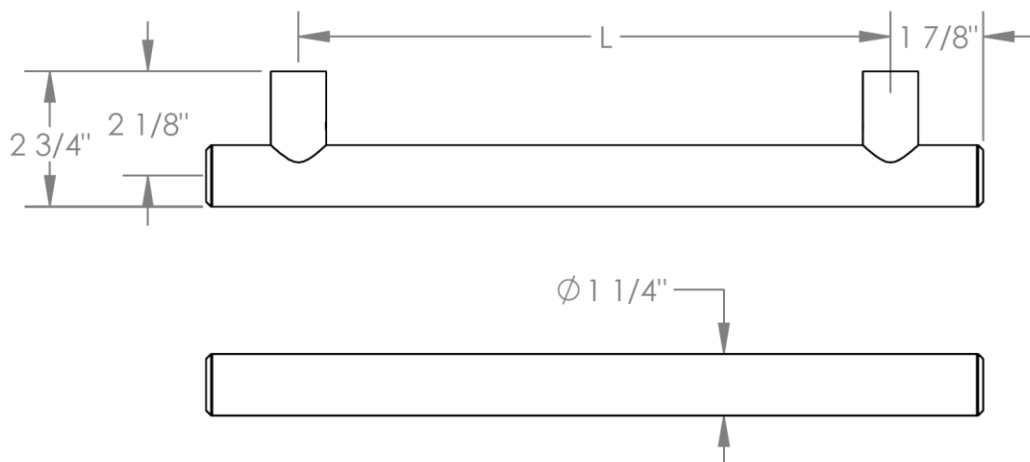

**GB2\_**  
Wall Mounted Shower Grab Bar  
Titanium Collection

MODEL NO.	DIMENSION OF L
GB21	12" CTC
GB22	16" CTC
GB23	18" CTC
GB24	24" CTC
GB25	32" CTC

**WATERMARK DESIGNS 12/17/2018**