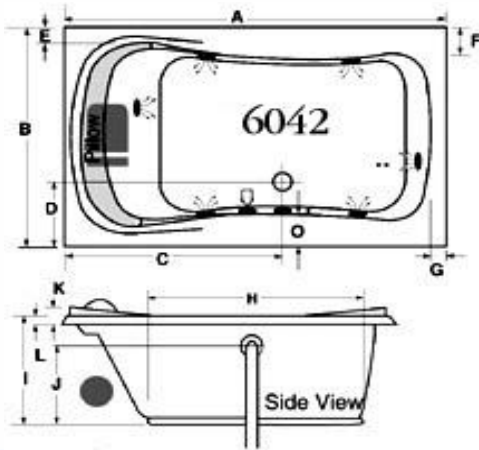

Fantasy

Must be set in Mortar Base

AS SHOWN:
Whirlpool option w/ standard jets

ALSO AVAILABLE:
Soaking Tub Only,
Thermal Air, Combo

Model	GC	AC	A	B	C	D	E	F	G	H	I	J	K	L	M	N	O	Jet	Pump	Wat.Cap.
6042	✓	✓	60"	42"	21"	11"	3½"	4¾"	1¼"	42"	20½"	18"	3½"	1¾"	25"	3¾"	5¼"	6	2.25	65 gal.
7242	✓	✓	72"	41¾"	36"	11"	3½"	3½"	3"	42"	21"	18½"	3½"	1¾"	25"	3¾"	5¼"	8	2.25	75 gal.
Amp	Volt	Breaker	Dedicated Service																	
13.5	120	20 amp	GFCI Protected																	

Disclaimer: Certain options or altering the pump/blower location may cause the pump/blower to extend beyond the tub decking. For cutout dimensions wait for unit to arrive. All specifications subject to change without notice.

Model	Island Drop-In			3 Wall Installation			
	(L)ength	(W)idth	(H)eight Finish	(L)ength	(W)idth	(H)eight Leger	
						Metal Flange	Molded Flange
6042	58"	40"	19¾"	60"	42"	19¾"	21¼"
7242	70"	40"	20¼"	72"	42"	20¼"	21¾"