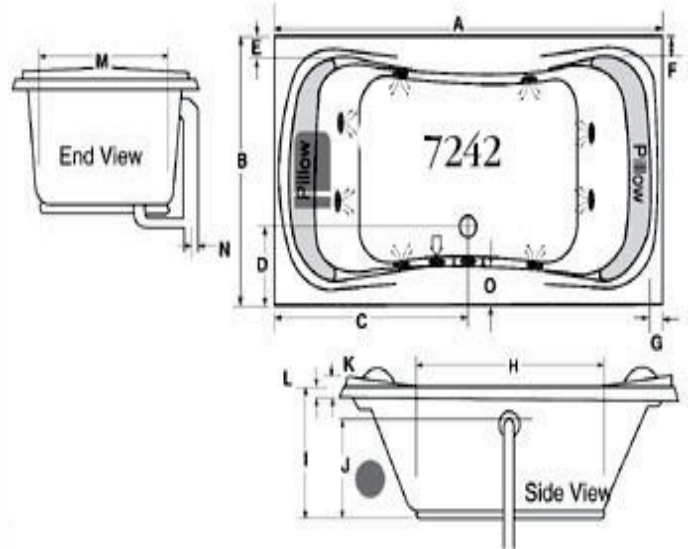

Fantasy

Must be set in Mortar Base

AS SHOWN:
Whirlpool option w/ standard jets

ALSO AVAILABLE:
Soaking Tub Only,
Thermal Air, Combo

Model	GC	AC	A	B	C	D	E	F	G	H	I	J	K	L	M	N	O	Jet	Pump	Wat.Cap.
6042	✓	✓	60"	42"	21"	11"	3½"	4¾"	1¼"	42"	20½"	18"	3½"	1¾"	25"	3¾"	5¼"	6	2.25	65 gal.
7242	✓	✓	72"	41¾"	36"	11"	3½"	3½"	3"	42"	21"	18½"	3½"	1¾"	25"	3¾"	5¼"	8	2.25	75 gal.
Amp	Volt	Breaker	Dedicated Service																	
13.5	120	20 amp	GFCI Protected																	

Disclaimer: Certain options or altering the pump/blower location may cause the pump/blower to extend beyond the tub decking. For cutout dimensions wait for unit to arrive. All specifications subject to change without notice.

Model	Island Drop-In			3 Wall Installation			
	(L)ength	(W)idth	(H)eight Finish	(L)ength	(W)idth	(H)eight Leger	
						Metal Flange	Molded Flange
6042	58"	40"	19¾"	60"	42"	19¾"	21¼"
7242	70"	40"	20¼"	72"	42"	20¼"	21¾"