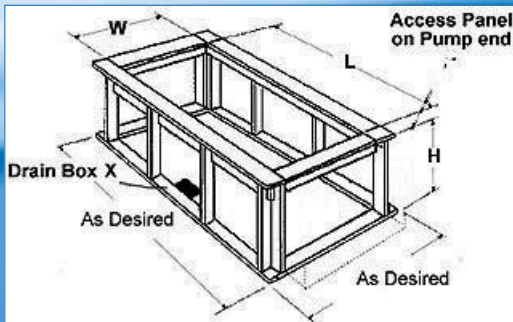

Fantasy

Must be set in Mortar Base

AS SHOWN:
Whirlpool option w/ standard jets

ALSO AVAILABLE:
Soaking Tub Only,
Thermal Air, Combo

Model	GC	AC	A	B	C	D	E	F	G	H	I	J	K	L	M	N	O	Jet	Pump	Wat.Cap.
6042	✓	✓	60"	42"	21"	11"	3½"	4¾"	1¼"	42"	20½"	18"	3½"	1¾"	25"	3¾"	5¼"	6	2.25	65 gal.
7242	✓	✓	72"	41¾"	36"	11"	3½"	3½"	3"	42"	21"	18½"	3½"	1¾"	25"	3¾"	5¼"	8	2.25	75 gal.
Amp	Volt	Breaker	Dedicated Service																	
13.5	120	20 amp	GFCI Protected																	

Disclaimer: Certain options or altering the pump/blower location may cause the pump/blower to extend beyond the tub decking. For cutout dimensions wait for unit to arrive. All specifications subject to change without notice.