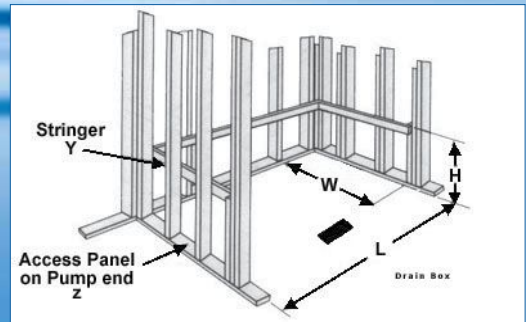

Fantasy

Must be set in Mortar Base

AS SHOWN:
Whirlpool option w/ standard jets

ALSO AVAILABLE:
Soaking Tub Only,
Thermal Air, Combo

Model	GC	AC	A	B	C	D	E	F	G	H	I	J	K	L	M	N	O	Jet	Pump	Wat.Cap.
6042	✓	✓	60"	42"	21"	11"	3½"	4¾"	1¼"	42"	20½"	18"	3½"	1¾"	25"	3¾"	5¼"	6	2.25	65 gal.
7242	✓	✓	72"	41¾"	36"	11"	3½"	3½"	3"	42"	21"	18½"	3½"	1¾"	25"	3¾"	5¼"	8	2.25	75 gal.
Amp	Volt	Breaker	Dedicated Service																	
13.5	120	20 amp	GFCI Protected																	

Disclaimer: Certain options or altering the pump/blower location may cause the pump/blower to extend beyond the tub decking. For cutout dimensions wait for unit to arrive. All specifications subject to change without notice.